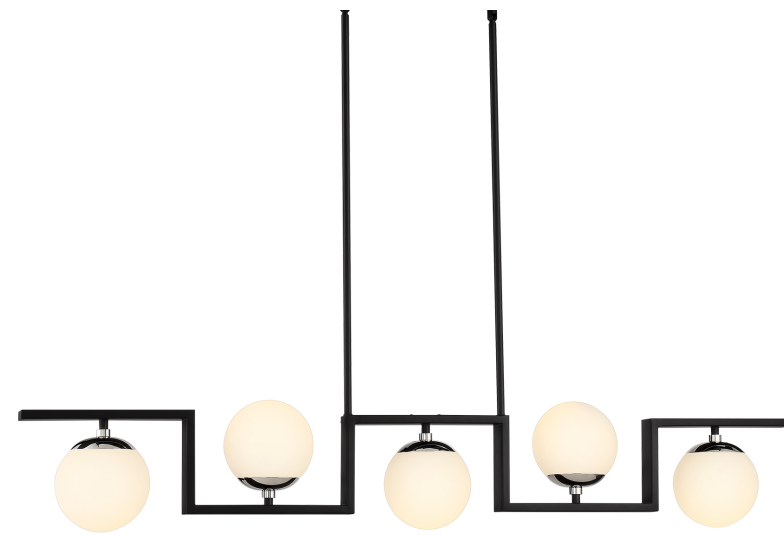

Item # P5425-572	UPC Code: 844349032106
Product Family Name: Alluria II	Finish: Coal Finish
Category: ISLAND LIGHTS	Category Type:
Certification E329266	
Patents:	
Notes:	

Image File Name: **P5425-572.jpg**

MEASUREMENTS

Width: 46.5	Length: 7.25	Height: 51.0	Extension: 5.13
Height Adjustable: Yes	Min Overall Height: 15.0	Max Overall Height: 51.0	Slope: Yes
Wire Length: 72	Chain Length:	Safety Cable Included: No	Net Weight: 12.13
Canopy Width: 58.75	Canopy Height: 0.75	Canopy Length:	Center to Bottom:
Backplate Width:	Backplate Height:	Center to Top:	

No. of Bulbs: 5	Light Type: G16.5, Cand.			
Max Bulb Wattage: 60	Socket: E12, Candelabra			
Dimmable: Yes	Ballast:	Rated Life Hours:	Photocell Included: No	Bulb/LED Included:
Bulb/LED Included:	Color Temp.:	CRI:	Initial Lumens:	Delivered Lumens:

Description: Etched Opal	Material: Glass
Part No.: PG5421	Quantity: 5
Width: 5.13	Height: 4.75
	Length:

SHIPPING

Carton Width: 8.25	Carton Height: 12.25	Carton Length: 49.25	
Carton Weight: 18.08	Carton Cubic Feet: 2.88	Small Package Shippable: Yes	
Master Pack Width:	Master Pack Height:	Master Pack Length:	
Master Pack Weight:	Master Cubic Feet:	Multi-Pack: 1	Master Pack: 1