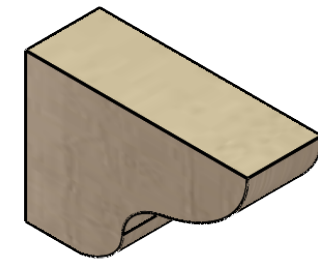

ITEM NUMBER: CORU02X06X04GRNRCPR

2"W X 6"D X 4"H SERIES 3 CLASSIC GREENSBORO ROUGH CEDAR
TIMBERTHANE FAUX WOOD CORBEL, PRIMED

SIDE PROFILE

FRONT PROFILE

ISOMETRIC

EKENA MILLWORK
2300 WEST MAIN ST.
CLARKSVILLE, TX 75426
TOLL FREE: 866-607-0453
WWW.EKENAMILLWORK.COM