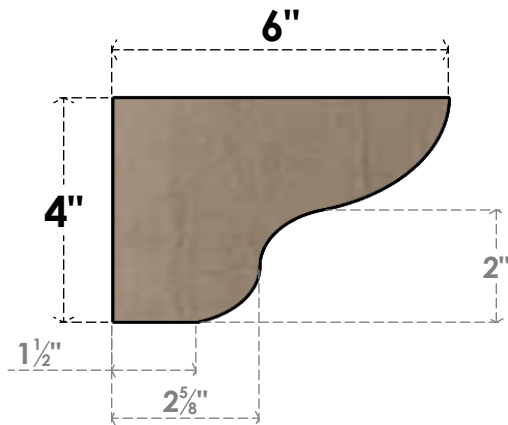

ITEM NUMBER: CORU02X06X04GRNRCPR

2"W X 6"D X 4"H SERIES 3 CLASSIC GREENSBORO ROUGH CEDAR
TIMBERTHANE FAUX WOOD CORBEL, PRIMED

SIDE PROFILE

FRONT PROFILE

ISOMETRIC

EKENA MILLWORK
2300 WEST MAIN ST.
CLARKSVILLE, TX 75426
TOLL FREE: 866-607-0453
WWW.EKENAMILLWORK.COM

NOTES

1. INSTALLATION TO BE COMPLETED IN ACCORDANCE WITH MANUFACTURER'S SPECIFICATIONS.
2. DRAWING MAY NOT BE TO SCALE
3. THIS DRAWING IS INTENDED FOR DESIGN AND PLANNING PURPOSES ONLY.
4. ALL INFORMATION CONTAINED HEREIN WAS CURRENT AT THE TIME OF DEVELOPMENT BUT MUST BE REVIEWED AND APPROVED BY THE PRODUCT MANUFACTURER TO BE CONSIDERED ACCURATE.
5. TIMBERTHANE ARCHITECTURAL PRODUCTS ARE MADE FROM HIGH DENSITY URETHANE AND COME FACTORY PRIMED