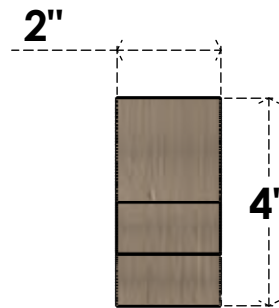

ITEM NUMBER: CORU02X06X04GRNRCPR

2"W X 6"D X 4"H SERIES 3 CLASSIC GREENSBORO ROUGH CEDAR
TIMBERTHANE FAUX WOOD CORBEL, PRIMED

SIDE PROFILE

FRONT PROFILE

ISOMETRIC

EKENA MILLWORK
2300 WEST MAIN ST.
CLARKSVILLE, TX 75426
TOLL FREE: 866-607-0453
WWW.EKENAMILLWORK.COM

NOTES

1. INSTALLATION TO BE COMPLETED IN ACCORDANCE WITH MANUFACTURER'S SPECIFICATIONS.
2. DRAWING MAY NOT BE TO SCALE
3. THIS DRAWING IS INTENDED FOR DESIGN AND PLANNING PURPOSES ONLY.
4. ALL INFORMATION CONTAINED HEREIN WAS CURRENT AT THE TIME OF DEVELOPMENT BUT MUST BE REVIEWED AND APPROVED BY THE PRODUCT MANUFACTURER TO BE CONSIDERED ACCURATE.
5. TIMBERTHANE ARCHITECTURAL PRODUCTS ARE MADE FROM HIGH DENSITY URETHANE AND COME FACTORY PRIMED