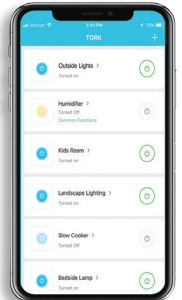

**LIVE LIFE  
SMARTER™**

**WFTU40 MULTI-VOLTAGE WI-FI TIMER**

**CONTROL SMART DEVICES  
WITH YOUR PHONE OR TABLET**

▲ WARNING: Cancer and reproductive harm.  
www.P65Warnings.ca.gov.

©2021 NSI Industries, LLC