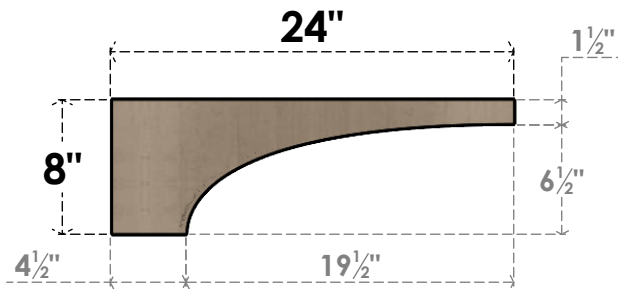

## ITEM NUMBER: CORU04X24X08STORCPR

4"W X 24"D X 8"H SERIES 3 THIN STOCKPORT ROUGH CEDAR TIMBERTHANE  
FAUX WOOD CORBEL, PRIMED

### SIDE PROFILE