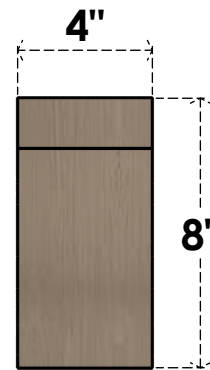

## ITEM NUMBER: CORU04X24X08STORCPR

4"W X 24"D X 8"H SERIES 3 THIN STOCKPORT ROUGH CEDAR TIMBERTHANE  
FAUX WOOD CORBEL, PRIMED

### SIDE PROFILE