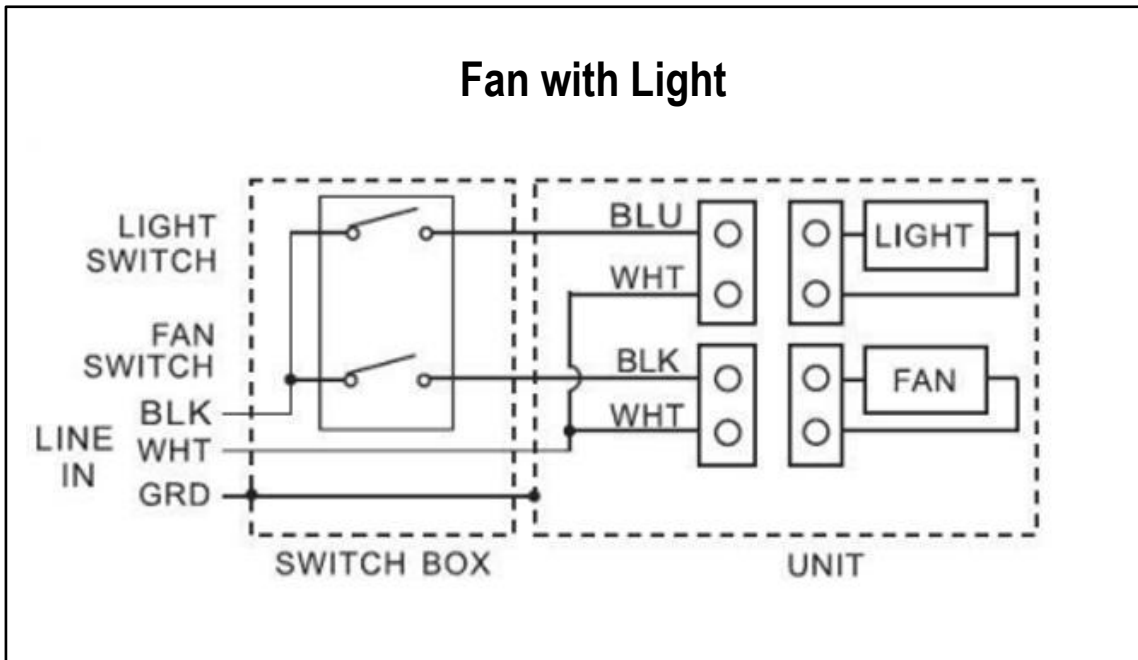

Aero Pure Wiring Diagram AP90-SL & AP90H-SL

Fan with Light

Fan with Light and Humidity Sensor