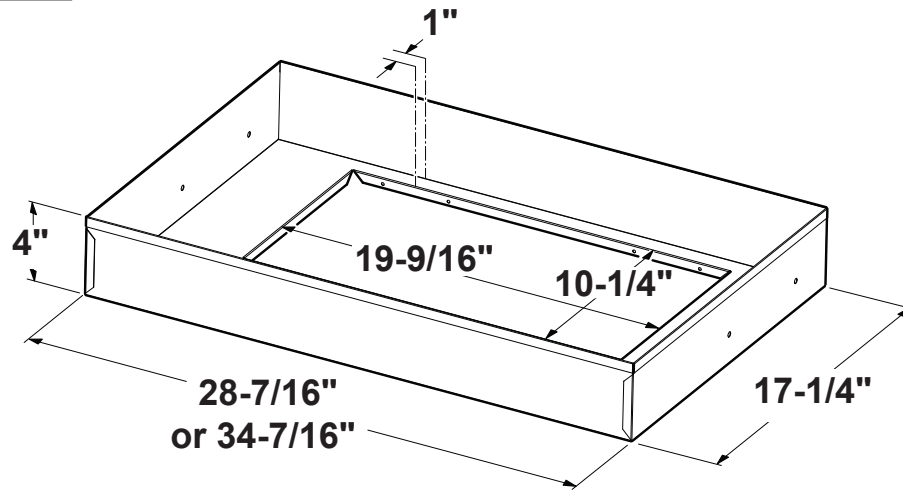

UVC7300SLSS

Universal Custom Hood Insert

DIMENSIONS AND INSTALLATION INFORMATION (IN INCHES)

Installation Information: Before installing, consult installation instructions, packed with product, for current dimensional data.

Optional accessories:

- UXCF91 – Charcoal Filter
- UXHL30 – 30" Hood Liner
- UXHL36 – 36" Hood Liner
- UXRC1 – Remote Control (Wireless)
- UXN70 – Recirculation Kit

AMP RATING	
120V	2.5

CABINET PREPARATION Liner (Optional) UXHL30 or UXHL36

For answers to your Monogram, GE Café™ Series, GE Profile™ Series or GE Appliances product questions, visit our website at geappliances.com or call GE Answer Center® Service, 800.626.2000.