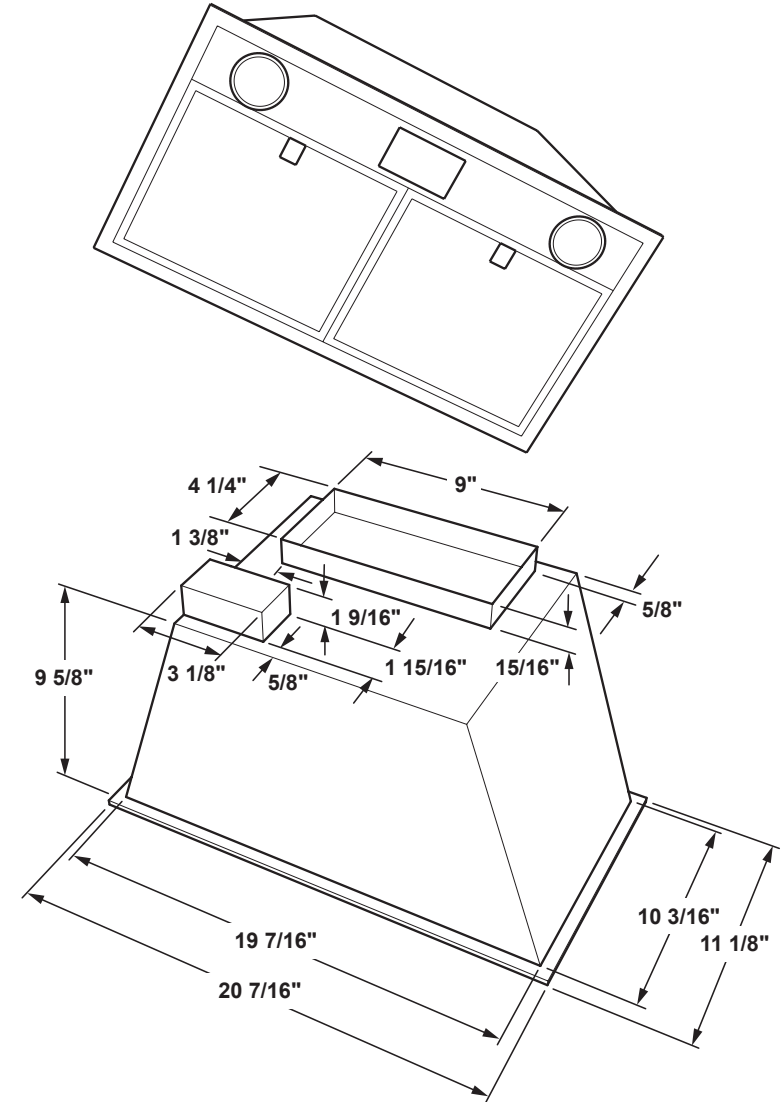

UVC7300SLSS

Universal Custom Hood Insert

DIMENSIONS AND INSTALLATION INFORMATION (IN INCHES)

Installation Information: Before installing, consult installation instructions, packed with product, for current dimensional data.

Optional accessories:

- UXCF91 – Charcoal Filter
- UXHL30 – 30" Hood Liner
- UXHL36 – 36" Hood Liner
- UXRC1 – Remote Control (Wireless)
- UXN70 – Recirculation Kit

AMP RATING	
120V	2.5

CABINET PREPARATION Liner (Optional) UXHL30 or UXHL36

For answers to your Monogram, GE Café™ Series, GE Profile™ Series or GE Appliances product questions, visit our website at geappliances.com or call GE Answer Center® Service, 800.626.2000.