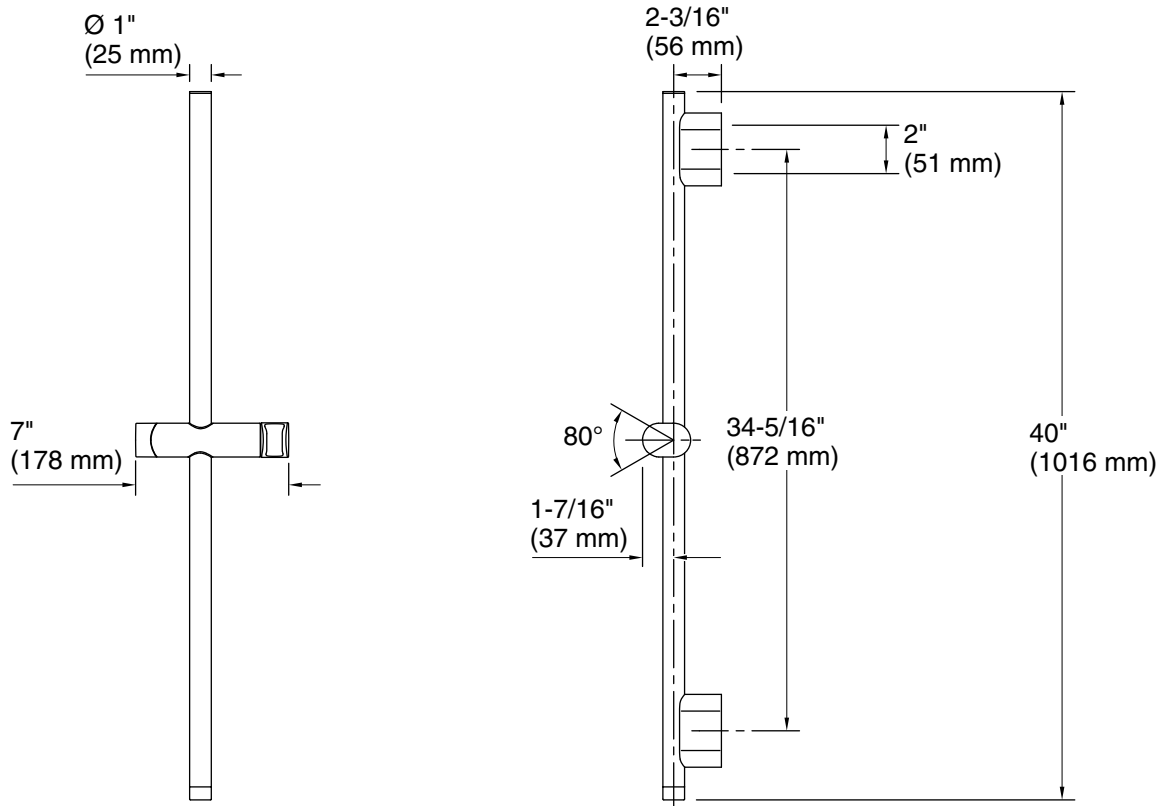

Features

- 40" (1016 mm) adjustable slidebar supports a handshower at the desired height for a customized showering experience

Material

- Durable metal construction
- KOHLER finishes resist corrosion and tarnishing

Technical Information

All product dimensions are nominal.

Spout: