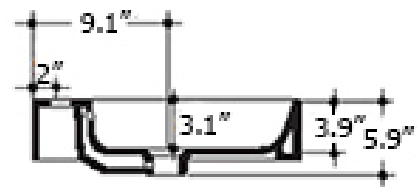

**Finishes**

 Ceramic White

<p><b>Collection</b> Momento</p>	<p><b>Model  </b> Momento 30+70 Momento 31+70 Momento 32+70</p>	<p>Dimensions Metric <i>1 inch = 2.54 cm</i> <i>1 inch = 25.4 mm</i></p>	 <p>1051 Lea Drive - Collegeville, PA 19426 Tel. 215 513 9400 - Fax 610 831 0215 <a href="http://www.ws bathcollections.com">www.ws bathcollections.com</a> - <a href="mailto:info@ws bathcollectins.com">info@ws bathcollectins.com</a></p>
--------------------------------------	---	--	---

# Product Specs Sheets

Collection  
Momento

Model |  
Momento 30+70

Dimensions Metric  
1 inch = 2.54 cm  
1 inch = 25.4 mm

**WS**<sup>®</sup>  
BATH  
COLLECTIONS

1051 Lea Drive - Collegeville, PA 19426  
Tel. 215 513 9400 - Fax 610 831 0215  
[www.ws bathcollections.com](http://www.ws bathcollections.com) - [info@ws bathcollections.com](mailto:info@ws bathcollections.com)

# Product Specs Sheets

Collection  
Momento

Model |  
Momento 31+70

Dimensions Metric  
1 inch = 2.54 cm  
1 inch = 25.4 mm

**WS**<sup>®</sup>  
BATH  
COLLECTIONS

1051 Lea Drive - Collegeville, PA 19426  
Tel. 215 513 9400 - Fax 610 831 0215  
[www.ws bathcollections.com](http://www.ws bathcollections.com) - [info@ws bathcollections.com](mailto:info@ws bathcollections.com)

# Product Specs Sheets

Collection  
Momento

Model |  
Momento 32+70

Dimensions Metric  
1 inch = 2.54 cm  
1 inch = 25.4 mm

**WS**<sup>®</sup>  
BATH  
COLLECTIONS

1051 Lea Drive - Collegeville, PA 19426  
Tel. 215 513 9400 - Fax 610 831 0215  
[www.ws bathcollections.com](http://www.ws bathcollections.com) - [info@ws bathcollections.com](mailto:info@ws bathcollections.com)