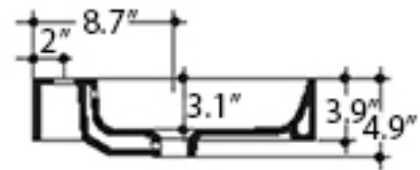

**Features**

- Bathroom Sink and Pedestal
- Ceramic White
- With Faucet Hole
- With Overflow
- Made in Italy

**Momento Sink and Pedestal**

**SKU# | Option:**

- Momento 30+70 | 19.7" L x 17.7" W x 34.4" H
- Momento 31+70 | 23.6" L x 17.7" W x 34.4" H
- Momento 32+70 | 23.6" L x 17.7" W x 34.4" H

**Finishes**

 Ceramic White

<p><b>Collection</b> Momento</p>	<p><b>Model  </b> Momento 30+70 Momento 31+70 Momento 32+70</p>	<p>Dimensions Metric <i>1 inch = 2.54 cm</i> <i>1 inch = 25.4 mm</i></p>	 <p>1051 Lea Drive - Collegeville, PA 19426 Tel. 215 513 9400 - Fax 610 831 0215 <a href="http://www.ws bathcollections.com">www.ws bathcollections.com</a> - <a href="mailto:info@ws bathcollectins.com">info@ws bathcollectins.com</a></p>
--------------------------------------	---	--	---

# Product Specs Sheets

Collection  
Momento

Model |  
Momento 30+70

Dimensions Metric  
1 inch = 2.54 cm  
1 inch = 25.4 mm

**WS**<sup>®</sup>  
BATH  
COLLECTIONS

1051 Lea Drive - Collegeville, PA 19426  
Tel. 215 513 9400 - Fax 610 831 0215  
[www.ws bathcollections.com](http://www.ws bathcollections.com) - [info@ws bathcollections.com](mailto:info@ws bathcollections.com)

# Product Specs Sheets

Collection  
Momento

Model |  
Momento 31+70

Dimensions Metric  
1 inch = 2.54 cm  
1 inch = 25.4 mm

**WS**<sup>®</sup>  
BATH  
COLLECTIONS

1051 Lea Drive - Collegeville, PA 19426  
Tel. 215 513 9400 - Fax 610 831 0215  
[www.ws bathcollections.com](http://www.ws bathcollections.com) - [info@ws bathcollections.com](mailto:info@ws bathcollections.com)