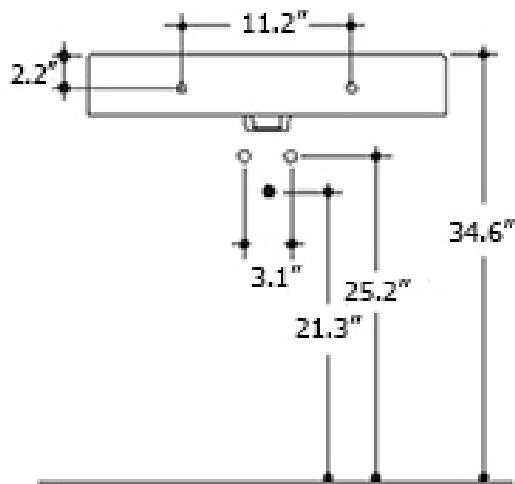

# Product Specs Sheets

Collection  
Momento

Model |  
Momento 30+70

Dimensions Metric  
1 inch = 2.54 cm  
1 inch = 25.4 mm

**WS**<sup>®</sup>  
BATH  
COLLECTIONS

1051 Lea Drive - Collegeville, PA 19426  
Tel. 215 513 9400 - Fax 610 831 0215  
[www.ws bathcollections.com](http://www.ws bathcollections.com) - [info@ws bathcollections.com](mailto:info@ws bathcollections.com)

# Product Specs Sheets

Collection  
Momento

Model |  
Momento 31+70

Dimensions Metric  
1 inch = 2.54 cm  
1 inch = 25.4 mm

**WS**<sup>®</sup>  
BATH  
COLLECTIONS

1051 Lea Drive - Collegeville, PA 19426  
Tel. 215 513 9400 - Fax 610 831 0215  
[www.ws bathcollections.com](http://www.ws bathcollections.com) - [info@ws bathcollections.com](mailto:info@ws bathcollections.com)

# Product Specs Sheets

Collection  
Momento

Model |  
Momento 32+70

Dimensions Metric  
1 inch = 2.54 cm  
1 inch = 25.4 mm

**WS**<sup>®</sup>  
BATH  
COLLECTIONS

1051 Lea Drive - Collegeville, PA 19426  
Tel. 215 513 9400 - Fax 610 831 0215  
[www.ws bathcollections.com](http://www.ws bathcollections.com) - [info@ws bathcollections.com](mailto:info@ws bathcollections.com)

### Vessel/ countertop installation

Silicone (*optional*)

Collection  
Momento

Model |  
Momento Sink and Pedestal

Dimensions Metric  
*1 inch = 2.54 cm*  
*1 inch = 25.4 mm*

WS<sup>®</sup>

BATH  
COLLECTIONS