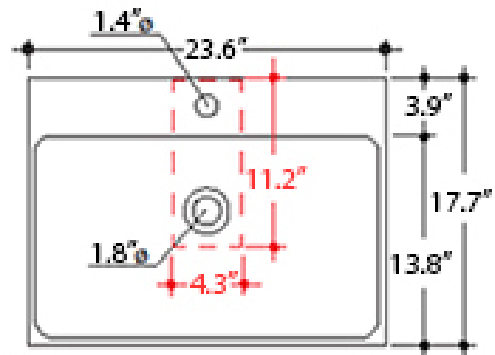

**Finishes**

 Ceramic White

<p><b>Collection</b> Momento</p>	<p><b>Model  </b> Momento 30+70 Momento 31+70 Momento 32+70</p>	<p>Dimensions Metric <i>1 inch = 2.54 cm</i> <i>1 inch = 25.4 mm</i></p>	 <p>1051 Lea Drive - Collegeville, PA 19426 Tel. 215 513 9400 - Fax 610 831 0215 <a href="http://www.ws bathcollections.com">www.ws bathcollections.com</a> - <a href="mailto:info@ws bathcollectins.com">info@ws bathcollectins.com</a></p>
--------------------------------------	---	--	---

# Product Specs Sheets

Collection  
Momento

Model |  
Momento 30+70

Dimensions Metric  
1 inch = 2.54 cm  
1 inch = 25.4 mm

**WS**<sup>®</sup>  
BATH  
COLLECTIONS

1051 Lea Drive - Collegeville, PA 19426  
Tel. 215 513 9400 - Fax 610 831 0215  
[www.ws bathcollections.com](http://www.ws bathcollections.com) - [info@ws bathcollections.com](mailto:info@ws bathcollections.com)

# Product Specs Sheets

Collection  
Momento

Model |  
Momento 31+70

Dimensions Metric  
1 inch = 2.54 cm  
1 inch = 25.4 mm

**WS**<sup>®</sup>  
BATH  
COLLECTIONS

1051 Lea Drive - Collegeville, PA 19426  
Tel. 215 513 9400 - Fax 610 831 0215  
[www.ws bathcollections.com](http://www.ws bathcollections.com) - [info@ws bathcollections.com](mailto:info@ws bathcollections.com)

# Product Specs Sheets

Collection  
Momento

Model |  
Momento 32+70

Dimensions Metric  
1 inch = 2.54 cm  
1 inch = 25.4 mm

**WS**<sup>®</sup>  
BATH  
COLLECTIONS

1051 Lea Drive - Collegeville, PA 19426  
Tel. 215 513 9400 - Fax 610 831 0215  
[www.ws bathcollections.com](http://www.ws bathcollections.com) - [info@ws bathcollections.com](mailto:info@ws bathcollections.com)