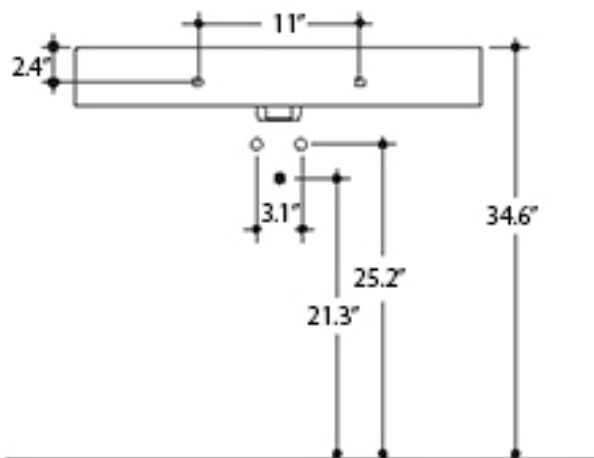

# Product Specs Sheets

Collection  
Momento

Model |  
Momento 30+70

Dimensions Metric  
1 inch = 2.54 cm  
1 inch = 25.4 mm

**WS**<sup>®</sup>  
BATH  
COLLECTIONS

1051 Lea Drive - Collegeville, PA 19426  
Tel. 215 513 9400 - Fax 610 831 0215  
[www.ws bathcollections.com](http://www.ws bathcollections.com) - [info@ws bathcollections.com](mailto:info@ws bathcollections.com)

# Product Specs Sheets

Collection  
Momento

Model |  
Momento 31+70

Dimensions Metric  
1 inch = 2.54 cm  
1 inch = 25.4 mm

**WS**<sup>®</sup>  
BATH  
COLLECTIONS

1051 Lea Drive - Collegeville, PA 19426  
Tel. 215 513 9400 - Fax 610 831 0215  
[www.ws bathcollections.com](http://www.ws bathcollections.com) - [info@ws bathcollections.com](mailto:info@ws bathcollections.com)

# Product Specs Sheets

Collection  
Momento

Model |  
Momento 32+70

Dimensions Metric  
1 inch = 2.54 cm  
1 inch = 25.4 mm

**WS**<sup>®</sup>  
BATH  
COLLECTIONS

1051 Lea Drive - Collegeville, PA 19426  
Tel. 215 513 9400 - Fax 610 831 0215  
[www.ws bathcollections.com](http://www.ws bathcollections.com) - [info@ws bathcollections.com](mailto:info@ws bathcollections.com)

### Vessel/ countertop installation

Silicone (*optional*)

Collection  
Momento

Model |  
Momento Sink and Pedestal

Dimensions Metric  
*1 inch = 2.54 cm*  
*1 inch = 25.4 mm*

WS<sup>®</sup>

BATH  
COLLECTIONS