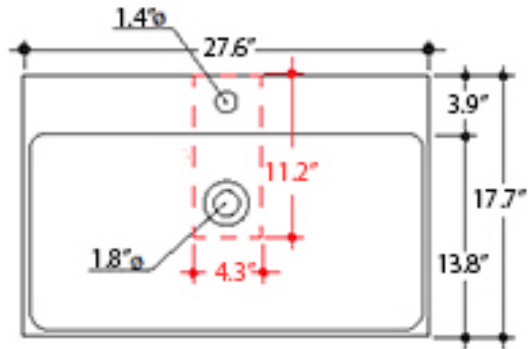

# Product Specs Sheets

Collection  
Momento

Model |  
Momento 30+70

Dimensions Metric  
1 inch = 2.54 cm  
1 inch = 25.4 mm

**WS**<sup>®</sup>  
BATH  
COLLECTIONS

1051 Lea Drive - Collegeville, PA 19426  
Tel. 215 513 9400 - Fax 610 831 0215  
[www.ws bathcollections.com](http://www.ws bathcollections.com) - [info@ws bathcollections.com](mailto:info@ws bathcollections.com)

# Product Specs Sheets

Collection  
Momento

Model |  
Momento 31+70

Dimensions Metric  
1 inch = 2.54 cm  
1 inch = 25.4 mm

**WS**<sup>®</sup>  
BATH  
COLLECTIONS

1051 Lea Drive - Collegeville, PA 19426  
Tel. 215 513 9400 - Fax 610 831 0215  
[www.ws bathcollections.com](http://www.ws bathcollections.com) - [info@ws bathcollections.com](mailto:info@ws bathcollections.com)

# Product Specs Sheets

Collection  
Momento

Model |  
Momento 32+70

Dimensions Metric  
1 inch = 2.54 cm  
1 inch = 25.4 mm

**WS**<sup>®</sup>  
BATH  
COLLECTIONS

1051 Lea Drive - Collegeville, PA 19426  
Tel. 215 513 9400 - Fax 610 831 0215  
[www.ws bathcollections.com](http://www.ws bathcollections.com) - [info@ws bathcollections.com](mailto:info@ws bathcollections.com)

### Vessel/ countertop installation

Silicone (*optional*)

Collection  
Momento

Model |  
Momento Sink and Pedestal

Dimensions Metric  
*1 inch = 2.54 cm*  
*1 inch = 25.4 mm*

WS<sup>®</sup>

BATH  
COLLECTIONS