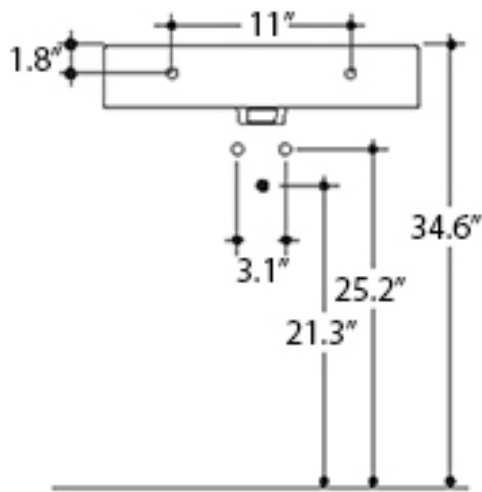

**Features**

- Bathroom Sink and Pedestal
- Ceramic White
- With Faucet Hole
- With Overflow
- Made in Italy

**Momento Sink and Pedestal**

**SKU# | Option:**

- Momento 30+70 | 19.7" L x 17.7" W x 34.4" H
- Momento 31+70 | 23.6" L x 17.7" W x 34.4" H
- Momento 32+70 | 23.6" L x 17.7" W x 34.4" H

# Product Specs Sheets

Collection  
Momento

Model |  
Momento 30+70

Dimensions Metric  
1 inch = 2.54 cm  
1 inch = 25.4 mm

**WS**<sup>®</sup>  
BATH  
COLLECTIONS

1051 Lea Drive - Collegeville, PA 19426  
Tel. 215 513 9400 - Fax 610 831 0215  
[www.ws bathcollections.com](http://www.ws bathcollections.com) - [info@ws bathcollections.com](mailto:info@ws bathcollections.com)

# Product Specs Sheets

Collection  
Momento

Model |  
Momento 31+70

Dimensions Metric  
1 inch = 2.54 cm  
1 inch = 25.4 mm

**WS**<sup>®</sup>  
BATH  
COLLECTIONS

1051 Lea Drive - Collegeville, PA 19426  
Tel. 215 513 9400 - Fax 610 831 0215  
[www.ws bathcollections.com](http://www.ws bathcollections.com) - [info@ws bathcollections.com](mailto:info@ws bathcollections.com)

# Product Specs Sheets

Collection  
Momento

Model |  
Momento 32+70

Dimensions Metric  
1 inch = 2.54 cm  
1 inch = 25.4 mm

**WS**<sup>®</sup>  
BATH  
COLLECTIONS

1051 Lea Drive - Collegeville, PA 19426  
Tel. 215 513 9400 - Fax 610 831 0215  
[www.ws bathcollections.com](http://www.ws bathcollections.com) - [info@ws bathcollections.com](mailto:info@ws bathcollections.com)