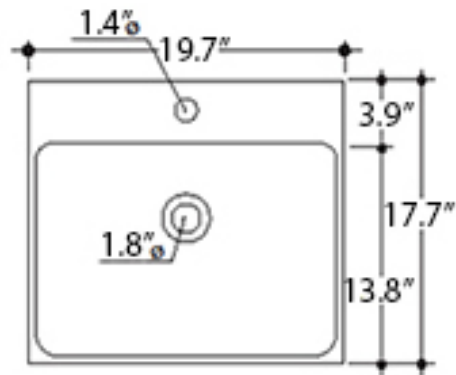

**Features**

- Bathroom Sink and Pedestal
- Ceramic White
- With Faucet Hole
- With Overflow
- Made in Italy

**Momento Sink and Pedestal**

**SKU# | Option:**

- Momento 30+70 | 19.7" L x 17.7" W x 34.4" H
- Momento 31+70 | 23.6" L x 17.7" W x 34.4" H
- Momento 32+70 | 23.6" L x 17.7" W x 34.4" H

# Product Specs Sheets

Collection  
Momento

Model |  
Momento 30+70

Dimensions Metric  
1 inch = 2.54 cm  
1 inch = 25.4 mm

**WS**<sup>®</sup>  
BATH  
COLLECTIONS

1051 Lea Drive - Collegeville, PA 19426  
Tel. 215 513 9400 - Fax 610 831 0215  
[www.ws bathcollections.com](http://www.ws bathcollections.com) - [info@ws bathcollections.com](mailto:info@ws bathcollections.com)

# Product Specs Sheets

Collection  
Momento

Model |  
Momento 31+70

Dimensions Metric  
1 inch = 2.54 cm  
1 inch = 25.4 mm

**WS**<sup>®</sup>  
BATH  
COLLECTIONS

1051 Lea Drive - Collegeville, PA 19426  
Tel. 215 513 9400 - Fax 610 831 0215  
[www.ws bathcollections.com](http://www.ws bathcollections.com) - [info@ws bathcollections.com](mailto:info@ws bathcollections.com)

# Product Specs Sheets

Collection  
Momento

Model |  
Momento 32+70

Dimensions Metric  
1 inch = 2.54 cm  
1 inch = 25.4 mm

**WS**<sup>®</sup>  
BATH  
COLLECTIONS

1051 Lea Drive - Collegeville, PA 19426  
Tel. 215 513 9400 - Fax 610 831 0215  
[www.ws bathcollections.com](http://www.ws bathcollections.com) - [info@ws bathcollections.com](mailto:info@ws bathcollections.com)