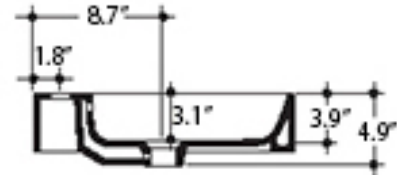

# Product Specs Sheets

Collection  
Momento

Model |  
Momento 30+70

Dimensions Metric  
1 inch = 2.54 cm  
1 inch = 25.4 mm

**WS**<sup>®</sup>  
BATH  
COLLECTIONS

1051 Lea Drive - Collegeville, PA 19426  
Tel. 215 513 9400 - Fax 610 831 0215  
[www.ws bathcollections.com](http://www.ws bathcollections.com) - [info@ws bathcollections.com](mailto:info@ws bathcollections.com)

# Product Specs Sheets

Collection  
Momento

Model |  
Momento 31+70

Dimensions Metric  
1 inch = 2.54 cm  
1 inch = 25.4 mm

**WS**<sup>®</sup>  
BATH  
COLLECTIONS

1051 Lea Drive - Collegeville, PA 19426  
Tel. 215 513 9400 - Fax 610 831 0215  
[www.ws bathcollections.com](http://www.ws bathcollections.com) - [info@ws bathcollections.com](mailto:info@ws bathcollections.com)

# Product Specs Sheets

Collection  
Momento

Model |  
Momento 32+70

Dimensions Metric  
1 inch = 2.54 cm  
1 inch = 25.4 mm

**WS**<sup>®</sup>  
BATH  
COLLECTIONS

1051 Lea Drive - Collegeville, PA 19426  
Tel. 215 513 9400 - Fax 610 831 0215  
[www.ws bathcollections.com](http://www.ws bathcollections.com) - [info@ws bathcollections.com](mailto:info@ws bathcollections.com)