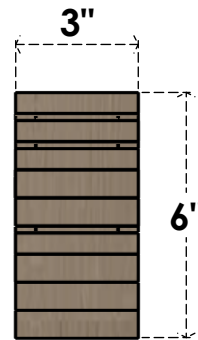

ITEM NUMBER: CORU03X06X06LANRCPR

3"W X 6"D X 6"H SERIES 1 CLASSIC LONDON ROUGH CEDAR TIMBERTHANE
FAUX WOOD CORBEL, PRIMED

SIDE PROFILE

FRONT PROFILE

ISOMETRIC

EKENA MILLWORK
2300 WEST MAIN ST.
CLARKSVILLE, TX 75426
TOLL FREE: 866-607-0453
WWW.EKENAMILLWORK.COM

NOTES

1. INSTALLATION TO BE COMPLETED IN ACCORDANCE WITH MANUFACTURER'S SPECIFICATIONS.
2. DRAWING MAY NOT BE TO SCALE
3. THIS DRAWING IS INTENDED FOR DESIGN AND PLANNING PURPOSES ONLY.
4. ALL INFORMATION CONTAINED HEREIN WAS CURRENT AT THE TIME OF DEVELOPMENT BUT MUST BE REVIEWED AND APPROVED BY THE PRODUCT MANUFACTURER TO BE CONSIDERED ACCURATE.
5. TIMBERTHANE ARCHITECTURAL PRODUCTS ARE MADE FROM HIGH DENSITY URETHANE AND COME FACTORY PRIMED