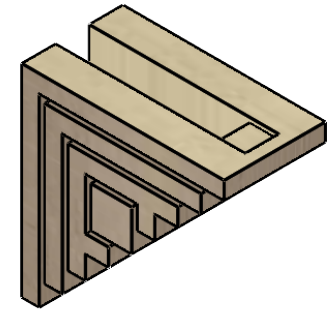

ITEM NUMBER: CORU03X06X06LANRCPR

3"W X 6"D X 6"H SERIES 1 CLASSIC LONDON ROUGH CEDAR TIMBERTHANE
FAUX WOOD CORBEL, PRIMED

SIDE PROFILE

FRONT PROFILE

ISOMETRIC

EKENA MILLWORK
2300 WEST MAIN ST.
CLARKSVILLE, TX 75426
TOLL FREE: 866-607-0453
WWW.EKENAMILLWORK.COM

NOTES

1. INSTALLATION TO BE COMPLETED IN ACCORDANCE WITH MANUFACTURER'S SPECIFICATIONS.
2. DRAWING MAY NOT BE TO SCALE
3. THIS DRAWING IS INTENDED FOR DESIGN AND PLANNING PURPOSES ONLY.
4. ALL INFORMATION CONTAINED HEREIN WAS CURRENT AT THE TIME OF DEVELOPMENT BUT MUST BE REVIEWED AND APPROVED BY THE PRODUCT MANUFACTURER TO BE CONSIDERED ACCURATE.
5. TIMBERTHANE ARCHITECTURAL PRODUCTS ARE MADE FROM HIGH DENSITY URETHANE AND COME FACTORY PRIMED