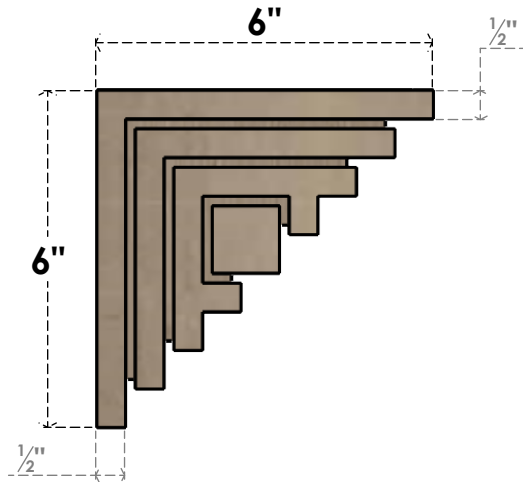

ITEM NUMBER: CORU03X06X06LANRCPR

3"W X 6"D X 6"H SERIES 1 CLASSIC LONDON ROUGH CEDAR TIMBERTHANE
FAUX WOOD CORBEL, PRIMED

SIDE PROFILE

FRONT PROFILE

ISOMETRIC

EKENA MILLWORK
2300 WEST MAIN ST.
CLARKSVILLE, TX 75426
TOLL FREE: 866-607-0453
WWW.EKENAMILLWORK.COM

NOTES

1. INSTALLATION TO BE COMPLETED IN ACCORDANCE WITH MANUFACTURER'S SPECIFICATIONS.
2. DRAWING MAY NOT BE TO SCALE
3. THIS DRAWING IS INTENDED FOR DESIGN AND PLANNING PURPOSES ONLY.
4. ALL INFORMATION CONTAINED HEREIN WAS CURRENT AT THE TIME OF DEVELOPMENT BUT MUST BE REVIEWED AND APPROVED BY THE PRODUCT MANUFACTURER TO BE CONSIDERED ACCURATE.
5. TIMBERTHANE ARCHITECTURAL PRODUCTS ARE MADE FROM HIGH DENSITY URETHANE AND COME FACTORY PRIMED