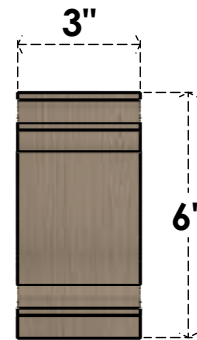

ITEM NUMBER: CORU03X18X06HUGRCPR

3"W X 18"D X 6"H SERIES 3 THIN HUGHES ROUGH CEDAR TIMBERTHANE FAUX WOOD CORBEL, PRIMED

SIDE PROFILE

FRONT PROFILE

ISOMETRIC

EKENA MILLWORK
2300 WEST MAIN ST.
CLARKSVILLE, TX 75426
TOLL FREE: 866-607-0453
WWW.EKENAMILLWORK.COM

NOTES

1. INSTALLATION TO BE COMPLETED IN ACCORDANCE WITH MANUFACTURER'S SPECIFICATIONS.
2. DRAWING MAY NOT BE TO SCALE
3. THIS DRAWING IS INTENDED FOR DESIGN AND PLANNING PURPOSES ONLY.
4. ALL INFORMATION CONTAINED HEREIN WAS CURRENT AT THE TIME OF DEVELOPMENT BUT MUST BE REVIEWED AND APPROVED BY THE PRODUCT MANUFACTURER TO BE CONSIDERED ACCURATE.
5. TIMBERTHANE ARCHITECTURAL PRODUCTS ARE MADE FROM HIGH DENSITY URETHANE AND COME FACTORY PRIMED