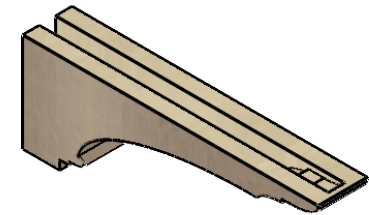

ITEM NUMBER: CORU03X18X06HUGRCPR

3"W X 18"D X 6"H SERIES 3 THIN HUGHES ROUGH CEDAR TIMBERTHANE FAUX WOOD CORBEL, PRIMED

SIDE PROFILE

FRONT PROFILE

ISOMETRIC

EKENA MILLWORK
2300 WEST MAIN ST.
CLARKSVILLE, TX 75426
TOLL FREE: 866-607-0453
WWW.EKENAMILLWORK.COM