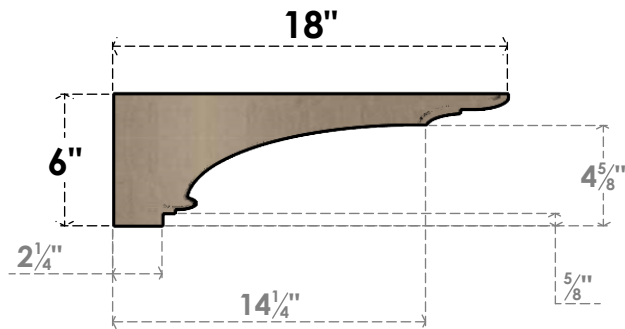

ITEM NUMBER: CORU03X18X06HUGRCPR

3"W X 18"D X 6"H SERIES 3 THIN HUGHES ROUGH CEDAR TIMBERTHANE FAUX WOOD CORBEL, PRIMED

SIDE PROFILE

FRONT PROFILE

ISOMETRIC

EKENA MILLWORK
2300 WEST MAIN ST.
CLARKSVILLE, TX 75426
TOLL FREE: 866-607-0453
WWW.EKENAMILLWORK.COM

NOTES

1. INSTALLATION TO BE COMPLETED IN ACCORDANCE WITH MANUFACTURER'S SPECIFICATIONS.
2. DRAWING MAY NOT BE TO SCALE
3. THIS DRAWING IS INTENDED FOR DESIGN AND PLANNING PURPOSES ONLY.
4. ALL INFORMATION CONTAINED HEREIN WAS CURRENT AT THE TIME OF DEVELOPMENT BUT MUST BE REVIEWED AND APPROVED BY THE PRODUCT MANUFACTURER TO BE CONSIDERED ACCURATE.
5. TIMBERTHANE ARCHITECTURAL PRODUCTS ARE MADE FROM HIGH DENSITY URETHANE AND COME FACTORY PRIMED