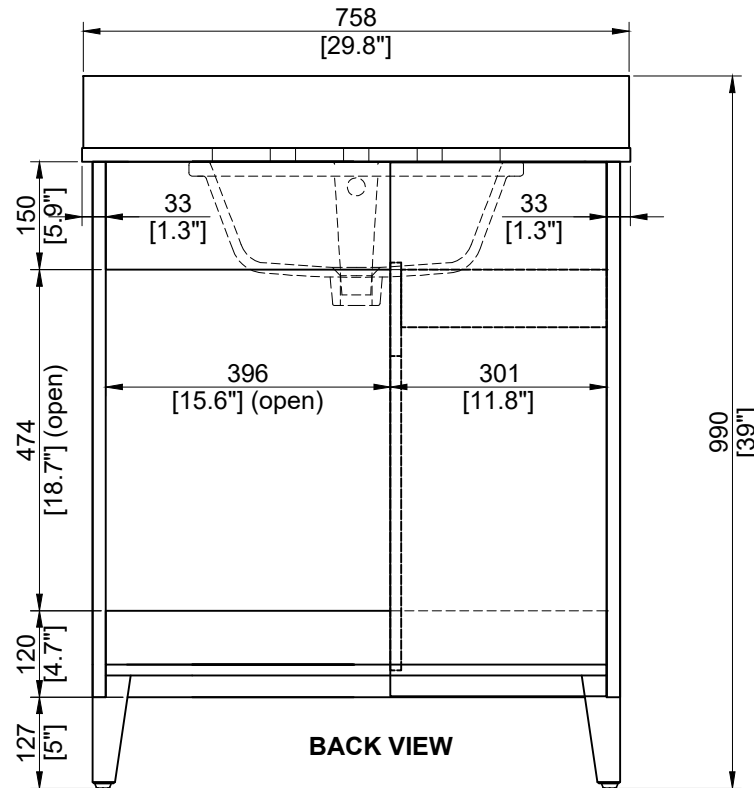

# TJ-0113V3022BR&GR

INSTAL LATION MANUAL  
 MANUEL D'INSTAL LATION  
 MANUAL DE INSTAL LACIÓN

TOP VIEW

FRONT VIEW

SIDE VIEW 1

**DETAIL VIEW**

**BACK VIEW**

**SIDE VIEW 2**