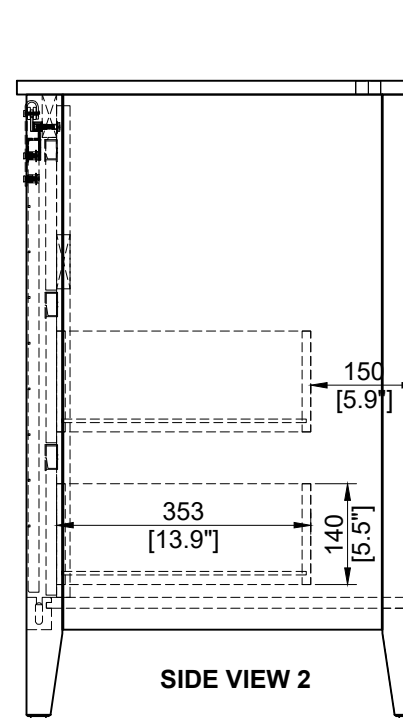

# TJ-0113V3022BR&GR

INSTAL LATION MANUAL  
 MANUEL D'INSTAL LATION  
 MANUAL DE INSTAL LACIÓN

TOP VIEW

FRONT VIEW

SIDE VIEW 1

**DETAIL VIEW**

**BACK VIEW**

**SIDE VIEW 2**