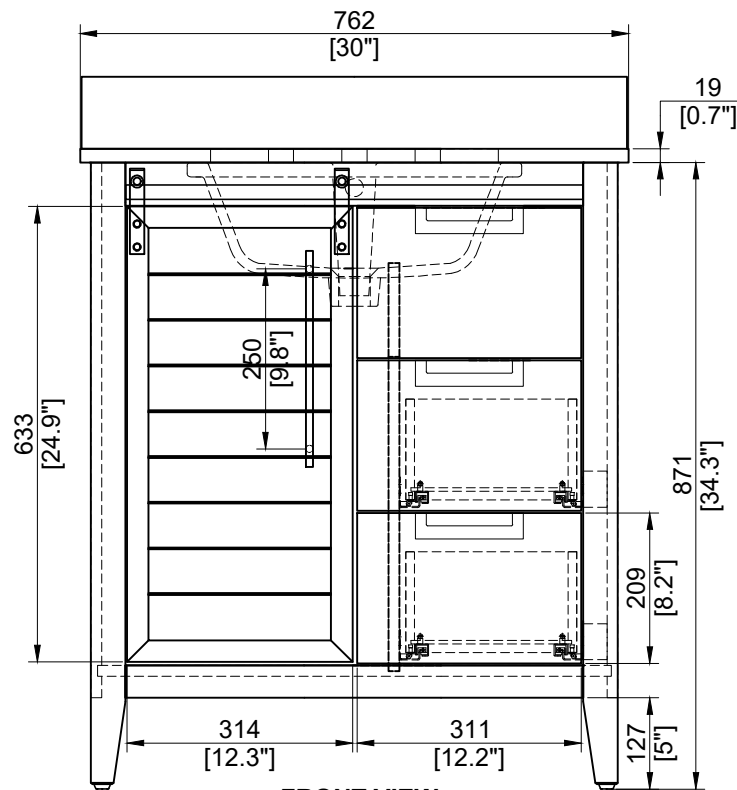

# TJ-0113V3022BR&GR

INSTAL LATION MANUAL  
 MANUEL D'INSTAL LATION  
 MANUAL DE INSTAL LACIÓN

TOP VIEW

FRONT VIEW

SIDE VIEW 1

**DETAIL VIEW**

**BACK VIEW**

**SIDE VIEW 2**