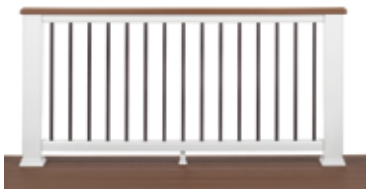

1 CHOOSE A BOARD PROFILE

Grooved Edge

RECOMMENDED

or

Square Edge

2 SELECT A RAILING LOOK

Coordinate It **SS-1**

Contrast It **SS-5**

Change It Up **SS-3**

SELECT SADDLE DECK BOARD PROFILES

	Dimensions	Lowe's SOS Item #	Lowe's SOS Model # by the piece	Lowe's SOS Model # 64/bundle	Description
1-in x 6-in Decking, Square Edge	1 x 6 x 12'	262667	661101	661164	.82-in x 5.5-in x 12-ft Square Select Saddle
	1 x 6 x 16'	262667	661201	661264	.82-in x 5.5-in x 16-ft Square Select Saddle
	1 x 6 x 20'	262667	661301	661364	.82-in x 5.5-in x 20-ft Square Select Saddle
1-in x 6-in Decking, Grooved Edge	1 x 6 x 12'	262667	671101	671164	.82-in x 5.5-in x 12-ft Grooved Select Saddle
	1 x 6 x 16'	262667	671201	671264	.82-in x 5.5-in x 16-ft Grooved Select Saddle
	1 x 6 x 20'	262667	671301	671364	.82-in x 5.5-in x 20-ft Grooved Select Saddle