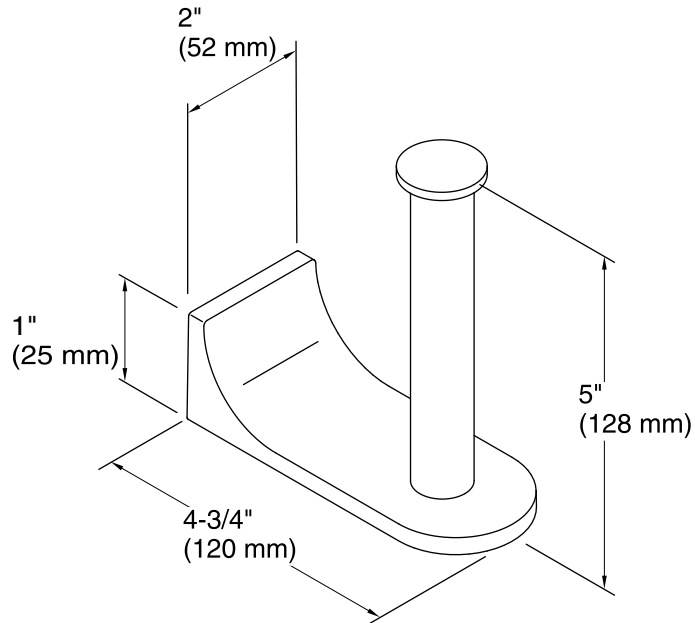

Features

- Vertical holder makes changing toilet tissue quick and simple.
- KOHLER finishes resist corrosion and tarnish.
- Coordinates with Loure faucets and accessories.

Material

- Premium metal construction for durability.

Color	Code	Description
	CP	Polished Chrome
	SN	Vibrant® Polished Nickel
	BN	Vibrant® Brushed Nickel

Technical Information

All product dimensions are nominal.

Notes

Install this product according to the installation guide.