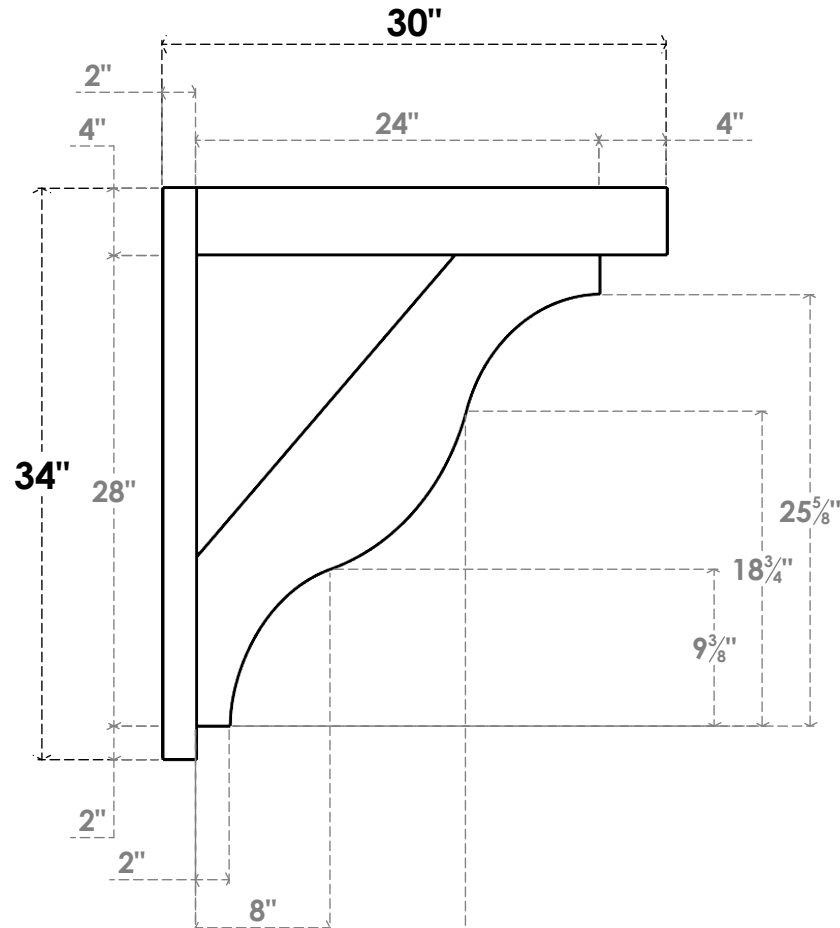

ITEM NUMBER: OUTUROC040X060X30000X34000X040X020X040FST44RCPR

4"W TOP X 6"W BACK X 30"D X 34"H X 4"T TOP X 2"T BACK TIMBERTHANE ROUGH CEDAR FUNSTON FAUX WOOD OPEN OUTLOOKER, BLOCK TOP AND BACK, 4"W CLOSED BRACE, PRIMED TAN

SIDE PROFILE

FRONT PROFILE

ISOMETRIC

GENERATED DATE : 07/06/2023

EKENA MILLWORK
2300 WEST MAIN ST.
CLARKSVILLE, TX 75426
TOLL FREE: 866-607-0453
WWW.EKENAMILLWORK.COM

NOTES

1. INSTALLATION TO BE COMPLETED IN ACCORDANCE WITH MANUFACTURER'S SPECIFICATIONS.
2. DRAWING MAY NOT BE TO SCALE
3. THIS DRAWING IS INTENDED FOR DESIGN AND PLANNING PURPOSES ONLY.
4. ALL INFORMATION CONTAINED HEREIN WAS CURRENT AT THE TIME OF DEVELOPMENT BUT MUST BE REVIEWED AND APPROVED BY THE PRODUCT MANUFACTURER TO BE CONSIDERED ACCURATE.
5. TIMBERTHANE ARCHITECTURAL PRODUCTS ARE MADE FROM HIGH DENSITY URETHANE AND COME FACTORY PRIMED