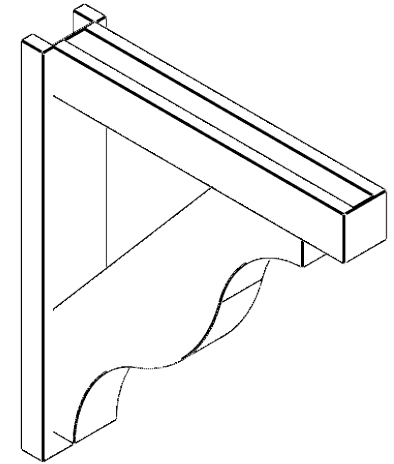

ITEM NUMBER: OUTUROC040X060X30000X34000X040X020X040FST44RCPR

4"W TOP X 6"W BACK X 30"D X 34"H X 4"T TOP X 2"T BACK TIMBERTHANE ROUGH CEDAR FUNSTON FAUX WOOD OPEN OUTLOOKER, BLOCK TOP AND BACK, 4"W CLOSED BRACE, PRIMED TAN

SIDE PROFILE

FRONT PROFILE

ISOMETRIC

GENERATED DATE : 07/06/2023

EKENA MILLWORK
2300 WEST MAIN ST.
CLARKSVILLE, TX 75426
TOLL FREE: 866-607-0453
WWW.EKENAMILLWORK.COM

NOTES

1. INSTALLATION TO BE COMPLETED IN ACCORDANCE WITH MANUFACTURER'S SPECIFICATIONS.
2. DRAWING MAY NOT BE TO SCALE
3. THIS DRAWING IS INTENDED FOR DESIGN AND PLANNING PURPOSES ONLY.
4. ALL INFORMATION CONTAINED HEREIN WAS CURRENT AT THE TIME OF DEVELOPMENT BUT MUST BE REVIEWED AND APPROVED BY THE PRODUCT MANUFACTURER TO BE CONSIDERED ACCURATE.
5. TIMBERTHANE ARCHITECTURAL PRODUCTS ARE MADE FROM HIGH DENSITY URETHANE AND COME FACTORY PRIMED