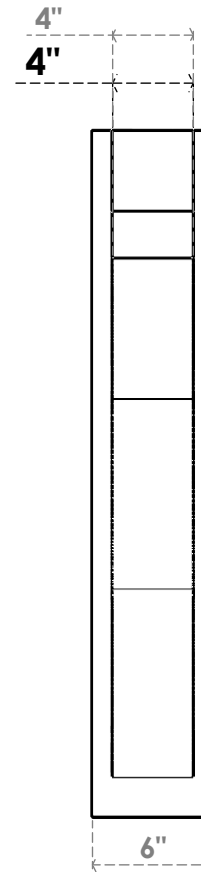

ITEM NUMBER: OUTUROC040X060X30000X34000X040X020X040FST44RCPR

4"W TOP X 6"W BACK X 30"D X 34"H X 4"T TOP X 2"T BACK TIMBERTHANE ROUGH CEDAR FUNSTON FAUX WOOD OPEN OUTLOOKER, BLOCK TOP AND BACK, 4"W CLOSED BRACE, PRIMED TAN

SIDE PROFILE

FRONT PROFILE

ISOMETRIC

GENERATED DATE : 07/06/2023

EKENA MILLWORK
2300 WEST MAIN ST.
CLARKSVILLE, TX 75426
TOLL FREE: 866-607-0453
WWW.EKENAMILLWORK.COM

NOTES

1. INSTALLATION TO BE COMPLETED IN ACCORDANCE WITH MANUFACTURER'S SPECIFICATIONS.
2. DRAWING MAY NOT BE TO SCALE
3. THIS DRAWING IS INTENDED FOR DESIGN AND PLANNING PURPOSES ONLY.
4. ALL INFORMATION CONTAINED HEREIN WAS CURRENT AT THE TIME OF DEVELOPMENT BUT MUST BE REVIEWED AND APPROVED BY THE PRODUCT MANUFACTURER TO BE CONSIDERED ACCURATE.
5. TIMBERTHANE ARCHITECTURAL PRODUCTS ARE MADE FROM HIGH DENSITY URETHANE AND COME FACTORY PRIMED