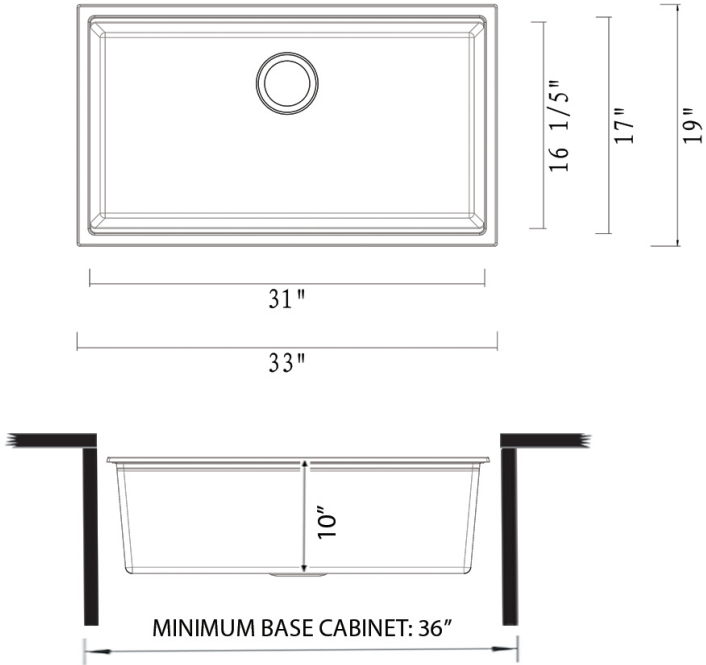

OPTIONAL ACCESSORIES (SOLD SEPARATELY)

DIMENSIONS

SCAN TO REGISTER YOUR WARRANTY

or visit
www.ruvati.com/register

RUVATI USA
www.ruvati.com

Phone: 1.855.478.8284
Email: support@ruvati.com