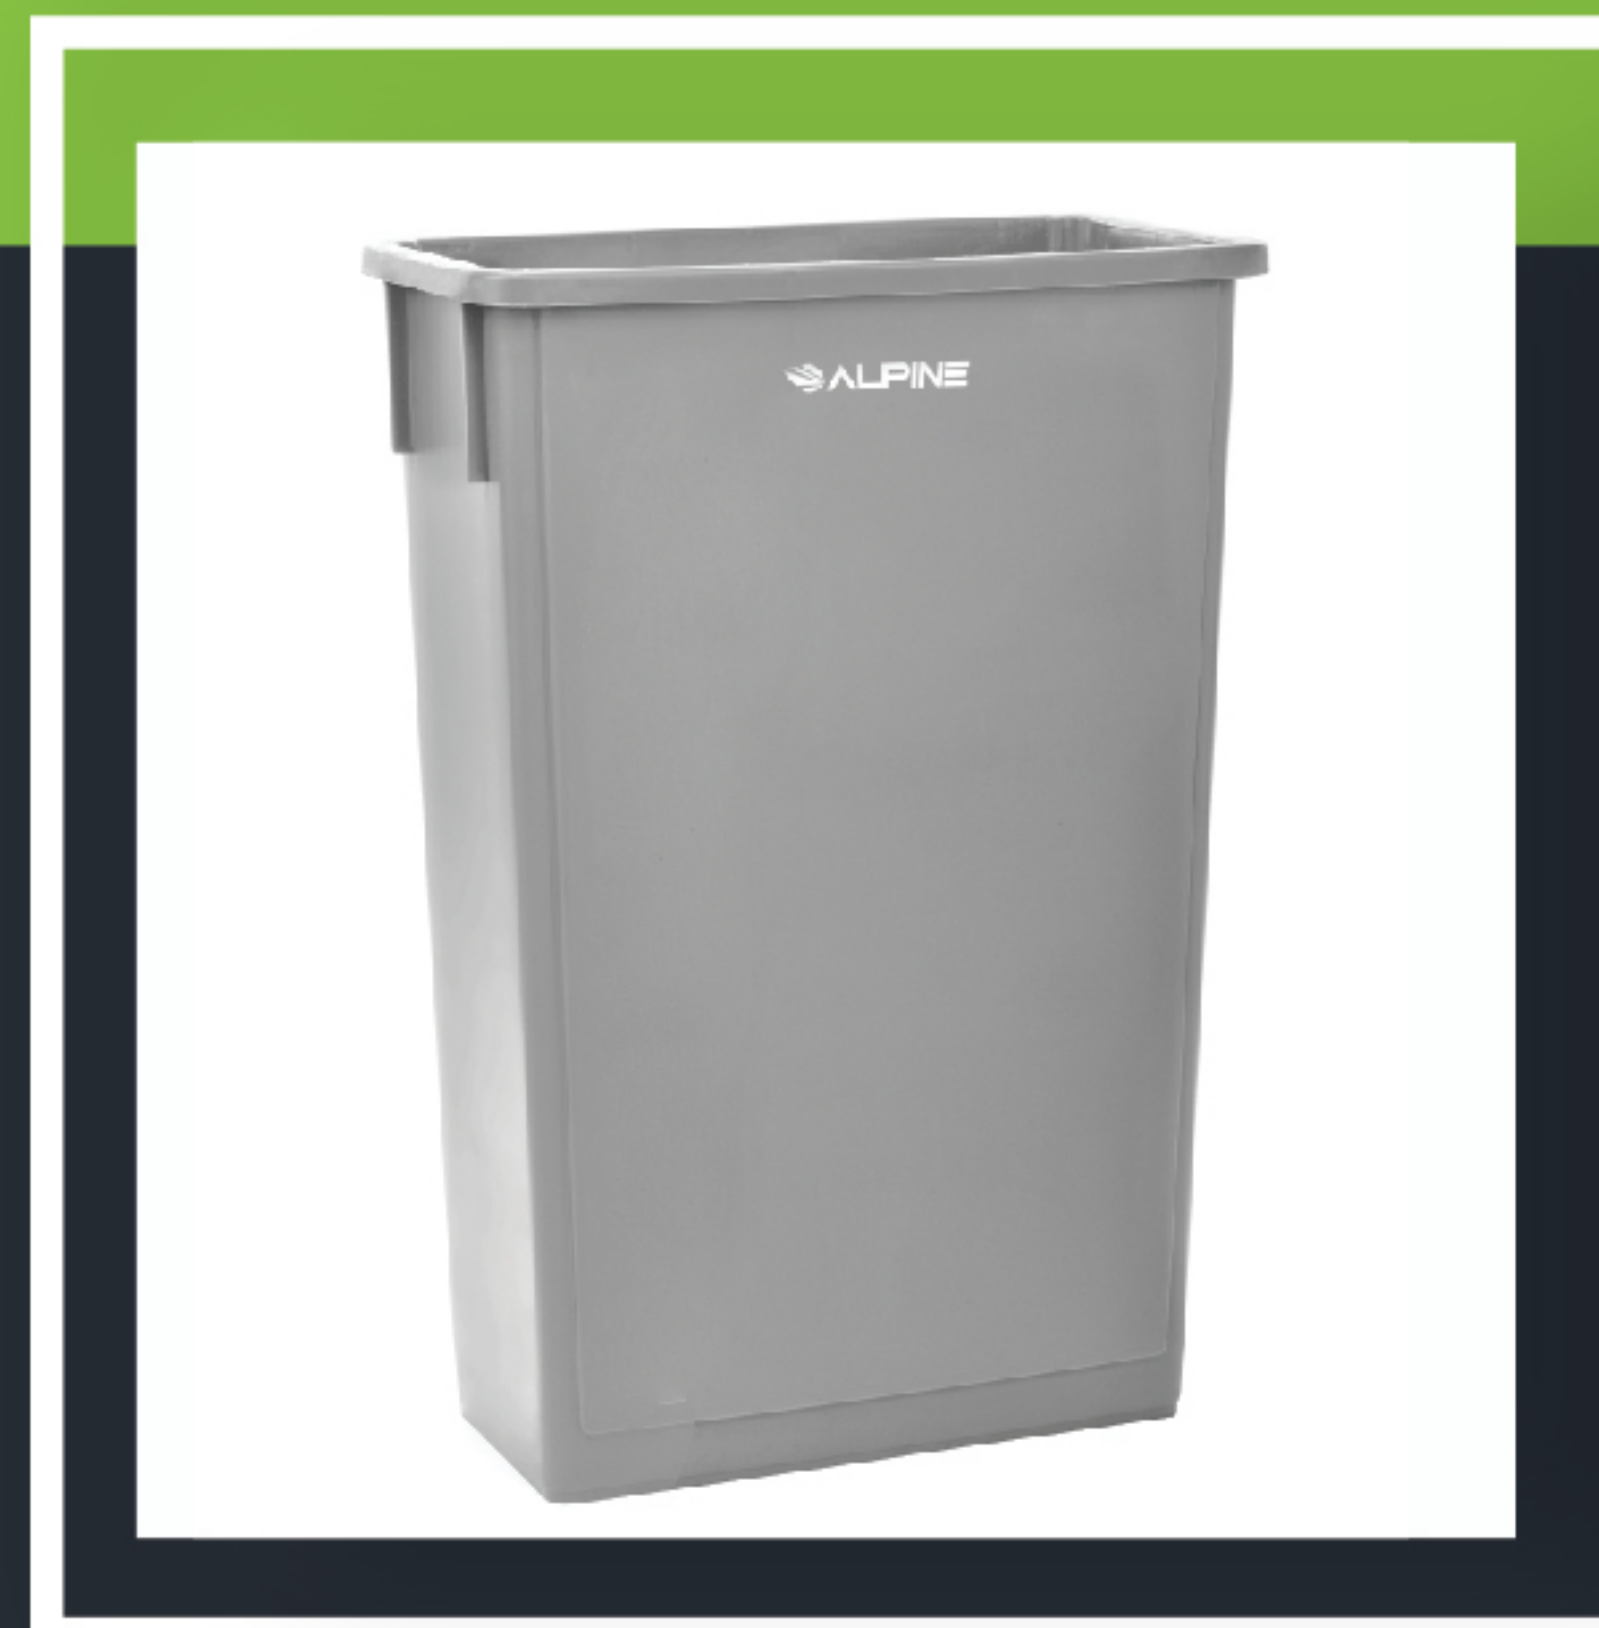

23 GALLON TRASH CANS

SLIM AND DURABLE

Our 23-Gallon Trash cans are here to provide your facility with a perfect and compact waste solution for areas where space is a premium. With its slim design, these trash cans easily slide in between equipment and furniture. Get these along with our Slim Trash Can lids (sold separately), available in different styles: Swing dome lids, Drop Shot Lids, Can and Bottle Recycling Lids, and Paper Recycling lids

1

DURABLE DESIGN

You can confidently transport the can anywhere, without it breaking or bending even while transporting a heavy load

2

ANTI-JAM

Make stacking trash cans for storage and transport easy. These anti-jam reinforcements make it easy to separate them

3 IT'LL FIT

Slim and Compact design will fit like a glove anywhere

4 OPEN TOP

Easily dispose of trash on the go with this open top design

Item #	Item Name	Material	MSRP
477-GRY	23-GAL Gray Slim Trash Can	PP	44.43
477-BLK	23-GAL Black Slim Trash Can	PP	44.43
477-R-BLU	23-GAL Blue Slim Recycle Bin	PP	48.87