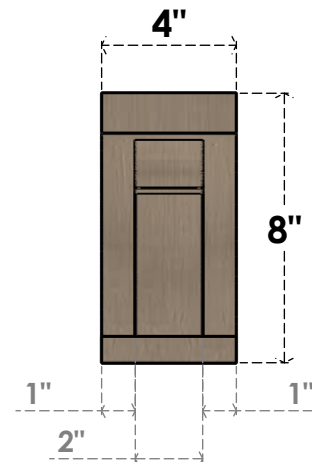

## ITEM NUMBER: CORU04X12X08VIORCPR

4"W X 12"D X 8"H SERIES 3 CLASSIC VIOLA ROUGH CEDAR TIMBERTHANE  
FAUX WOOD CORBEL, PRIMED

**SIDE PROFILE**

**FRONT PROFILE**

**ISOMETRIC**

EKENA MILLWORK  
2300 WEST MAIN ST.  
CLARKSVILLE, TX 75426  
TOLL FREE: 866-607-0453  
WWW.EKENAMILLWORK.COM