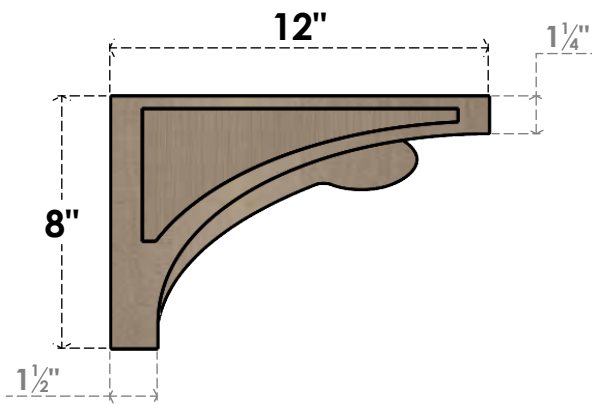

## ITEM NUMBER: CORU04X12X08VIORCPR

4"W X 12"D X 8"H SERIES 3 CLASSIC VIOLA ROUGH CEDAR TIMBERTHANE  
FAUX WOOD CORBEL, PRIMED

**SIDE PROFILE**

**FRONT PROFILE**

**ISOMETRIC**

EKENA MILLWORK  
2300 WEST MAIN ST.  
CLARKSVILLE, TX 75426  
TOLL FREE: 866-607-0453  
WWW.EKENAMILLWORK.COM

### NOTES

1. INSTALLATION TO BE COMPLETED IN ACCORDANCE WITH MANUFACTURER'S SPECIFICATIONS.
2. DRAWING MAY NOT BE TO SCALE
3. THIS DRAWING IS INTENDED FOR DESIGN AND PLANNING PURPOSES ONLY.
4. ALL INFORMATION CONTAINED HEREIN WAS CURRENT AT THE TIME OF DEVELOPMENT BUT MUST BE REVIEWED AND APPROVED BY THE PRODUCT MANUFACTURER TO BE CONSIDERED ACCURATE.
5. TIMBERTHANE ARCHITECTURAL PRODUCTS ARE MADE FROM HIGH DENSITY URETHANE AND COME FACTORY PRIMED