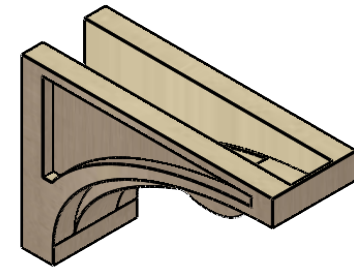

## ITEM NUMBER: CORU04X12X08VIORCPR

4"W X 12"D X 8"H SERIES 3 CLASSIC VIOLA ROUGH CEDAR TIMBERTHANE  
FAUX WOOD CORBEL, PRIMED

**SIDE PROFILE**

**FRONT PROFILE**

**ISOMETRIC**

EKENA MILLWORK  
2300 WEST MAIN ST.  
CLARKSVILLE, TX 75426  
TOLL FREE: 866-607-0453  
WWW.EKENAMILLWORK.COM