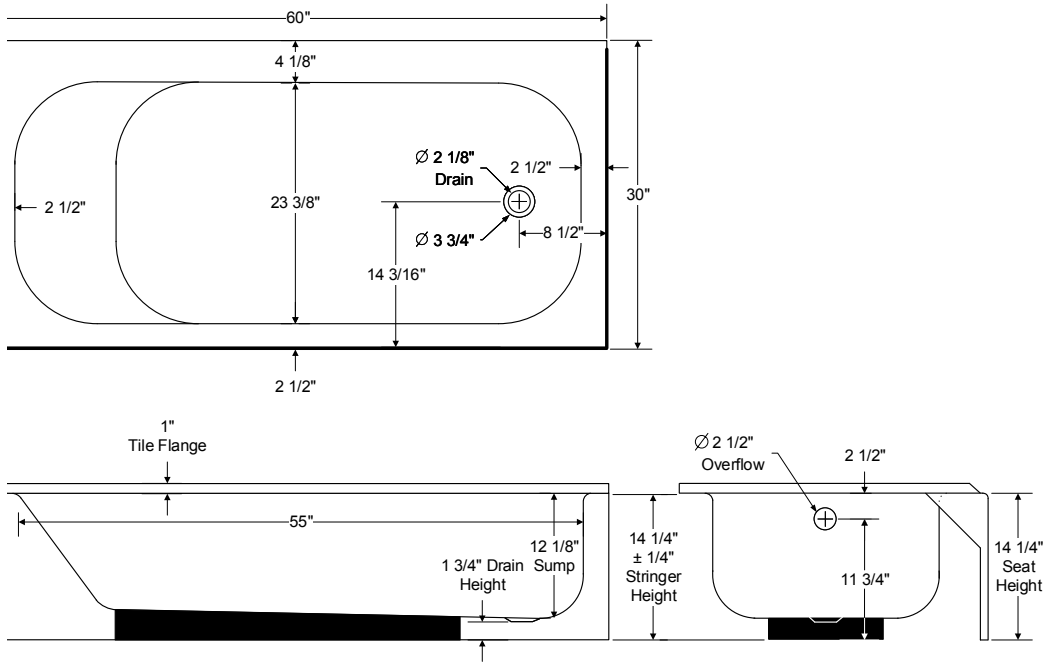

PRO STEEL 6030

all measurements shown in inches

RIGHT-HAND DRAIN BATHTUB

60 x 30 x 14 1/4 inches

MODEL #: LOW-3364-00

ITEM #: 3492121

Available at

FEATURES

- High-gloss, durable porcelain finish is non-porous, easy to clean and won't fade, stain or crack
- Full slip-resistant surface
- Full length leveling pad provides support and easier installation, no mortar required
- Sufficient deck space for bath essentials storage
- Integrated tiling flange for efficient water management
- 40 degree lumbar support for comfortable bathing
- Chrome drain kit included
- 1-year warranty
- Available in White

CODE COMPLIANCE

- ANSI
- FHA
- MAAX products adhere to one or more of the following certifications: ICC ES PMG

MAAX[®]
Enjoy the experience

PRO STEEL 6030
RIGHT-HAND DRAIN BATHTUB
60 x 30 x 14 1/4 inches

SPECIFICATIONS

Model # LOW-3364-00

Material	Porcelain Enameled Steel
Water Capacity	33.3 gal
Drain Location	Right
Deck Width	30"
Bathing Well	55" x 23 3/8"
Product Weight	64lbs (29 kg)
Warranty	1 year

Available at