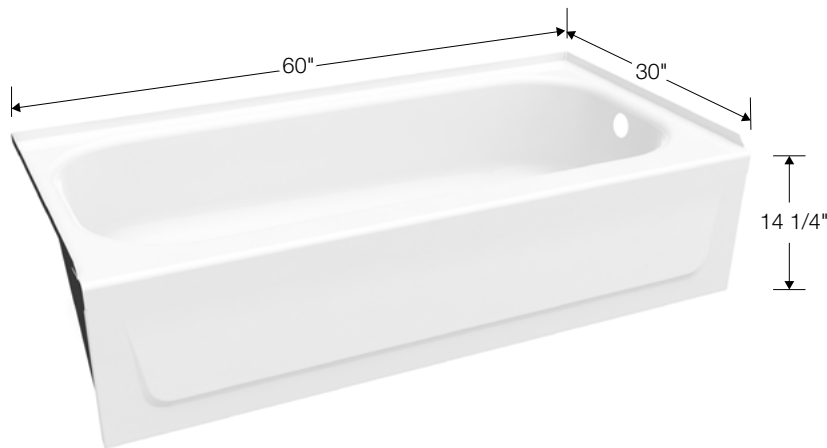

PRO STEEL 6030

all measurements shown in inches

RIGHT-HAND DRAIN BATHTUB

60 x 30 x 14 1/4 inches

MODEL #: LOW-3364-00

ITEM #: 3492121

Available at

FEATURES

- High-gloss, durable porcelain finish is non-porous, easy to clean and won't fade, stain or crack
- Full slip-resistant surface
- Full length leveling pad provides support and easier installation, no mortar required
- Sufficient deck space for bath essentials storage
- Integrated tiling flange for efficient water management
- 40 degree lumbar support for comfortable bathing
- Chrome drain kit included
- 1-year warranty
- Available in White

SPECIFICATIONS

Model # LOW-3364-00

Material	Porcelain Enameled Steel
Water Capacity	33.3 gal
Drain Location	Right
Deck Width	30"
Bathing Well	55" x 23 3/8"
Product Weight	64lbs (29 kg)
Warranty	1 year

Available at