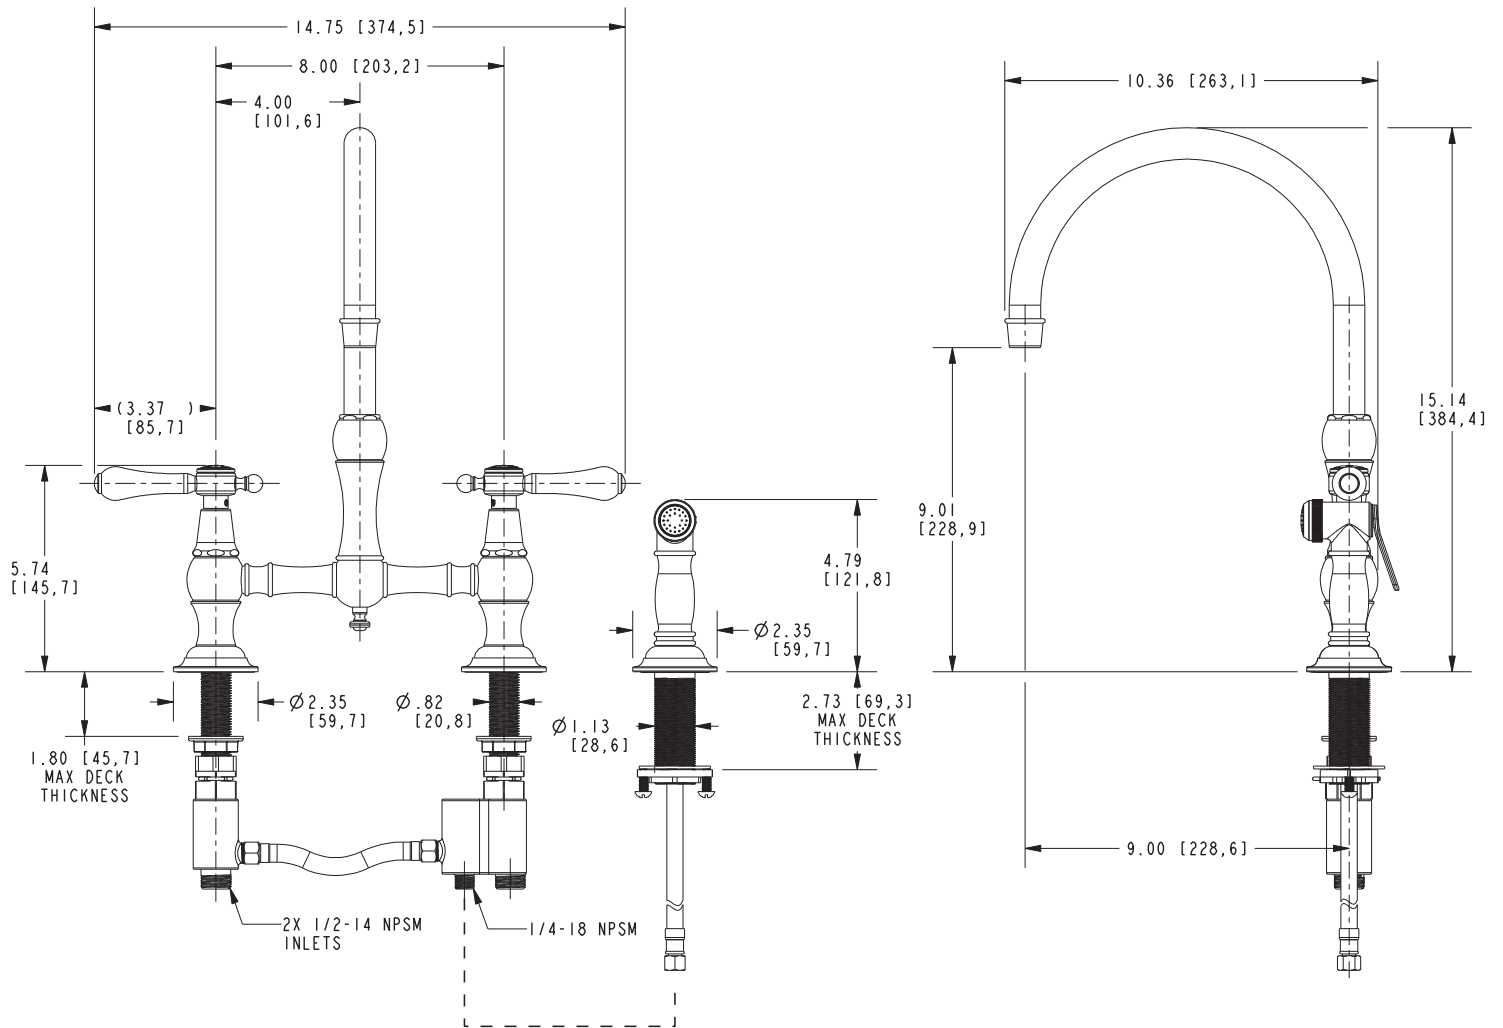

CHESTERFIELD

Features

- Solid brass construction
- Bridge-style brass valve bodies
- Quarter-turn washerless ceramic disc valve cartridges
- Swivel spout assembly
- Solid brass pull-out sidespray assembly
- 9.01" (22.8 cm) spout height at outlet
- 9.00" (22.8 cm) spout reach (c-c)
- For 8.00" (20.3 cm) centers
- ADA Complaint (Handles Only)
- 1.8 GPM (6.8 LPM) Max

Bridge Style Kitchen Faucet with Sidespray

9458

Codes / Standards Compliance

Meets or exceeds the following at date of manufacture:

- ASME A112.18.1/CSA B125.1
- IAMPO/cUPC
- NSF/ANSI 61, SECTION 9
- NSF/ANSI 372
- IPC
- ADA & ICC/ANSI A117.1 (Handle Only)
- Energy Policy Act of 1992
- California Energy Commission
- ASME A112.18.3 (Back Flow)
- All applicable US Federal and State material regulations

Product Specification Add "Color / Finish" suffix to Model number, below.

The Bridge Style Kitchen Faucet shall be made of solid brass construction. Faucet shall incorporate a swivel spout assembly with integral side-spray diverter assembly and feature bridge-style brass valve bodies with quarter-turn washerless ceramic disc valve cartridges. Faucet shall have a 1.8 gallons (6.8 liters) per minute maximum flow rate. Product shall be for 8.00" (20.3 cm) centers. Product shall incorporate a 9.01" (22.8 cm) spout height at outlet and a 9.00" (22.8 cm) spout reach (c-c). Faucet shall incorporate traditional lever handles. Bridge-Style Kitchen Faucet with Sidespray shall be Newport Brass Model 9458/____ .

9458

PRODUCT DIMENSIONS *(Units are in inches)*

Chesterfield Bridge Style Kitchen Faucet 9458