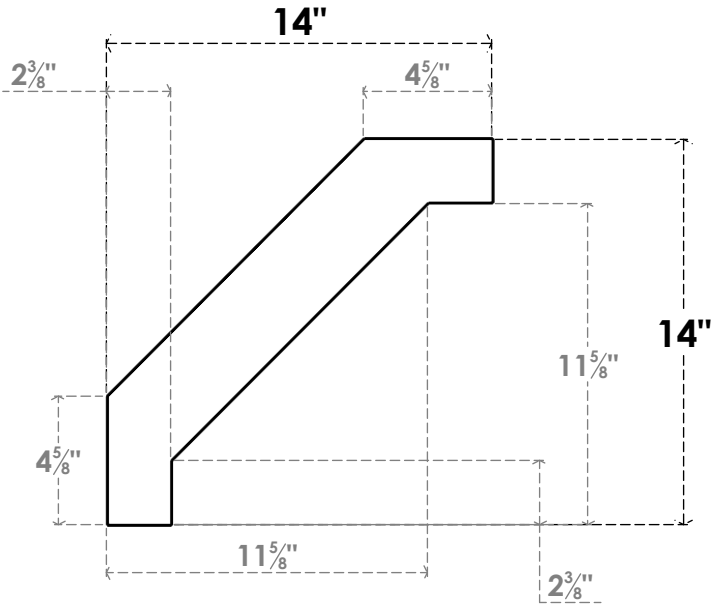

ITEM NUMBER: BRCURO030X14000X14000BURRCPR

3"W X 14"D X 14"H BURLINGTON ROUGH CEDAR WOODGRAIN OPEN
TIMBERTHANE BRACE, PRIMED TAN

SIDE PROFILE

FRONT PROFILE

ISOMETRIC

EKENA MILLWORK
2300 WEST MAIN ST.
CLARKSVILLE, TX 75426
TOLL FREE: 866-607-0453
WWW.EKENAMILLWORK.COM

NOTES

1. INSTALLATION TO BE COMPLETED IN ACCORDANCE WITH MANUFACTURER'S SPECIFICATIONS.
2. DRAWING MAY NOT BE TO SCALE
3. THIS DRAWING IS INTENDED FOR DESIGN AND PLANNING PURPOSES ONLY.
4. ALL INFORMATION CONTAINED HEREIN WAS CURRENT AT THE TIME OF DEVELOPMENT BUT MUST BE REVIEWED AND APPROVED BY THE PRODUCT MANUFACTURER TO BE CONSIDERED ACCURATE.
5. TIMBERTHANE ARCHITECTURAL PRODUCTS ARE MADE FROM HIGH DENSITY URETHANE AND COME FACTORY PRIMED