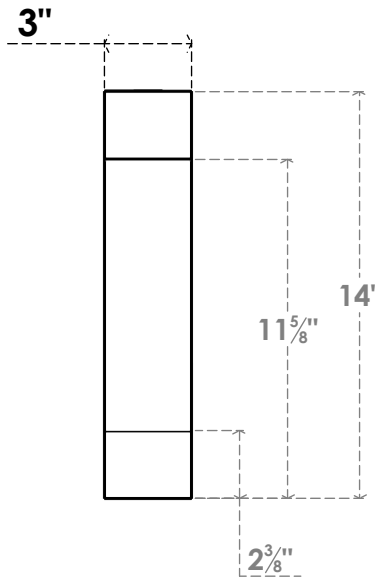

ITEM NUMBER: BRCURO030X14000X14000BURRCPR

3"W X 14"D X 14"H BURLINGTON ROUGH CEDAR WOODGRAIN OPEN
TIMBERTHANE BRACE, PRIMED TAN

SIDE PROFILE

FRONT PROFILE

ISOMETRIC

EKENA MILLWORK
2300 WEST MAIN ST.
CLARKSVILLE, TX 75426
TOLL FREE: 866-607-0453
WWW.EKENAMILLWORK.COM

NOTES

1. INSTALLATION TO BE COMPLETED IN ACCORDANCE WITH MANUFACTURER'S SPECIFICATIONS.
2. DRAWING MAY NOT BE TO SCALE
3. THIS DRAWING IS INTENDED FOR DESIGN AND PLANNING PURPOSES ONLY.
4. ALL INFORMATION CONTAINED HEREIN WAS CURRENT AT THE TIME OF DEVELOPMENT BUT MUST BE REVIEWED AND APPROVED BY THE PRODUCT MANUFACTURER TO BE CONSIDERED ACCURATE.
5. TIMBERTHANE ARCHITECTURAL PRODUCTS ARE MADE FROM HIGH DENSITY URETHANE AND COME FACTORY PRIMED