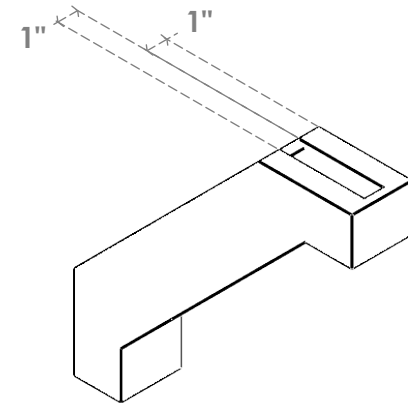

ITEM NUMBER: BRCURO030X14000X14000BURRCPR

3"W X 14"D X 14"H BURLINGTON ROUGH CEDAR WOODGRAIN OPEN
TIMBERTHANE BRACE, PRIMED TAN

SIDE PROFILE

FRONT PROFILE

ISOMETRIC

EKENA MILLWORK
2300 WEST MAIN ST.
CLARKSVILLE, TX 75426
TOLL FREE: 866-607-0453
WWW.EKENAMILLWORK.COM

NOTES

1. INSTALLATION TO BE COMPLETED IN ACCORDANCE WITH MANUFACTURER'S SPECIFICATIONS.
2. DRAWING MAY NOT BE TO SCALE
3. THIS DRAWING IS INTENDED FOR DESIGN AND PLANNING PURPOSES ONLY.
4. ALL INFORMATION CONTAINED HEREIN WAS CURRENT AT THE TIME OF DEVELOPMENT BUT MUST BE REVIEWED AND APPROVED BY THE PRODUCT MANUFACTURER TO BE CONSIDERED ACCURATE.
5. TIMBERTHANE ARCHITECTURAL PRODUCTS ARE MADE FROM HIGH DENSITY URETHANE AND COME FACTORY PRIMED