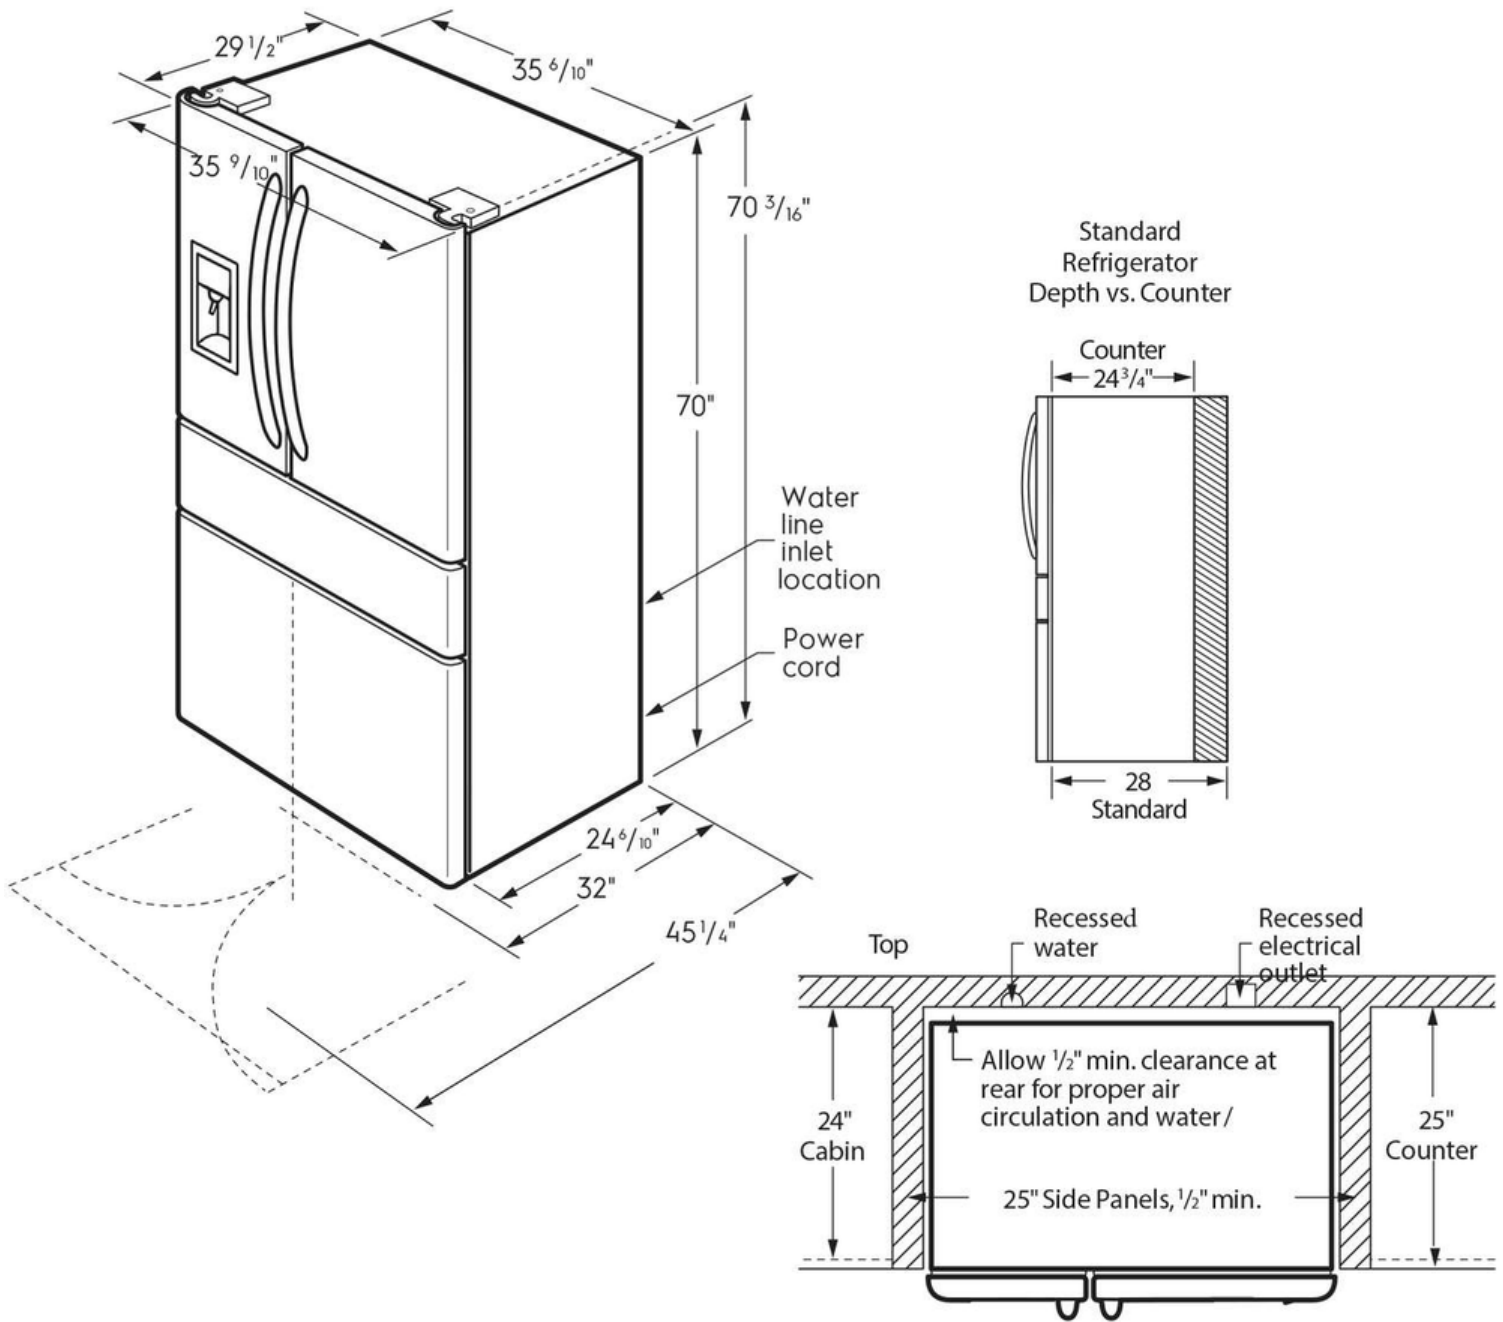

# Frigidaire Gallery

21.5 Cu. Ft. Counter-Depth 4-Door French Door Refrigerator

GRMC2273CF, GRMC2273CD

Version : 03/22

Note: For planning purposes only. Always consult local and national electric, gas and plumbing codes.