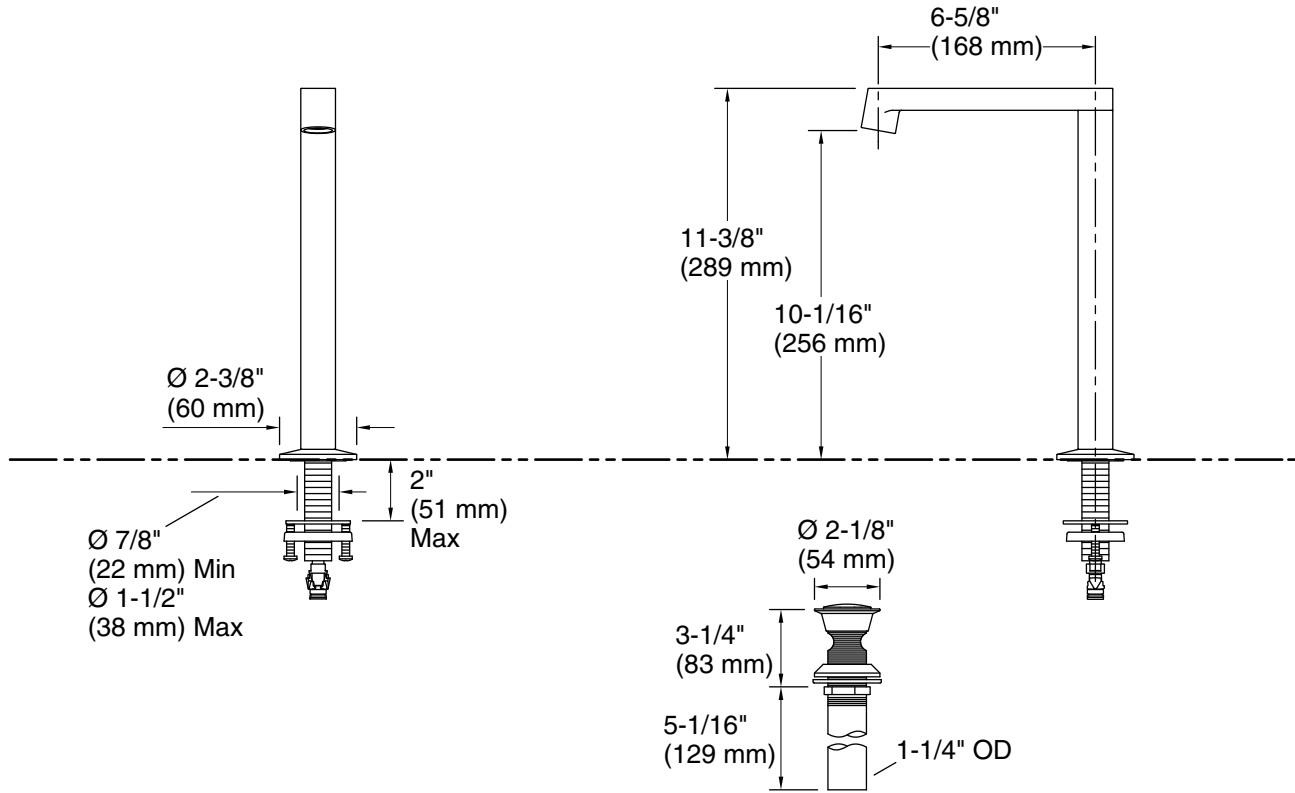

### Features

- 6-11/16" (170 mm) spout reach
- Tall height is ideal for vessel-style sinks
- 1.2 gpm (4.5 lpm) maximum flow rate at 60 psi (4.14 bar)
- Laminar flow
- Includes metal touch-activated drain with 1-1/4" tailpiece
- Coordinates with Components faucets, accessories, and showering components to complete your bathroom
- This product can help a building earn Water Efficiency points in LEED® Green Building Rating System

9-25-2024 20:21 - US/CA

THE BOLD LOOK  
OF **KOHLER®**

**Technical Information**

All product dimensions are nominal.

**Faucet:**

- Flow rate: 1.2 gal/min (4.5 l/min)
- Drain included: Yes
- Drain with overflow: Yes

**Spout:**

- Spout reach: 6-5/8" (169 mm)

**Notes**

Install this product according to the installation instructions.