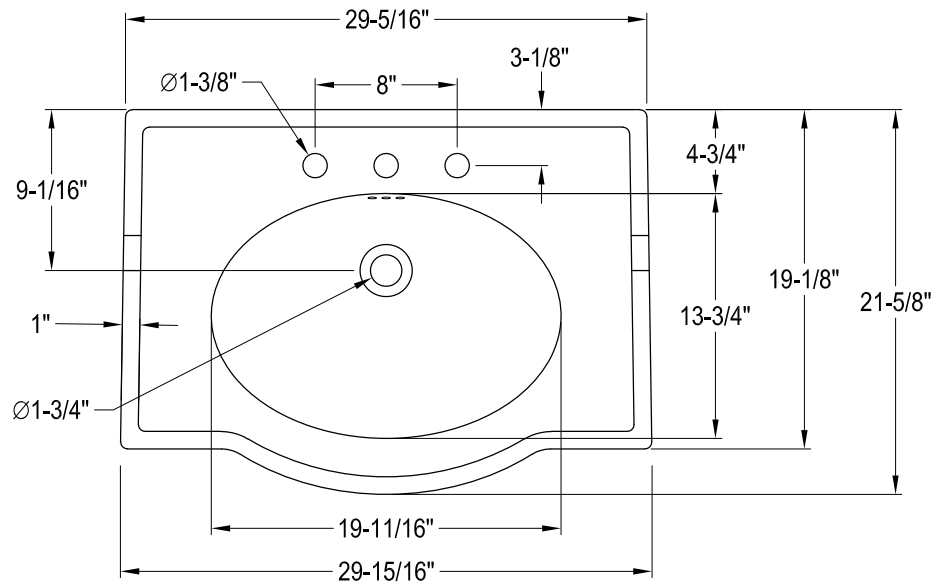

30" Console Sink With Stainless Steel Legs

Sink Back View