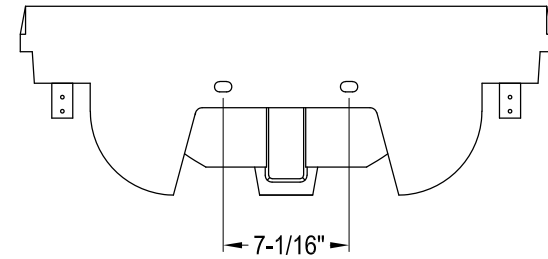

30" Console Sink With Stainless Steel Legs

Sink Back View