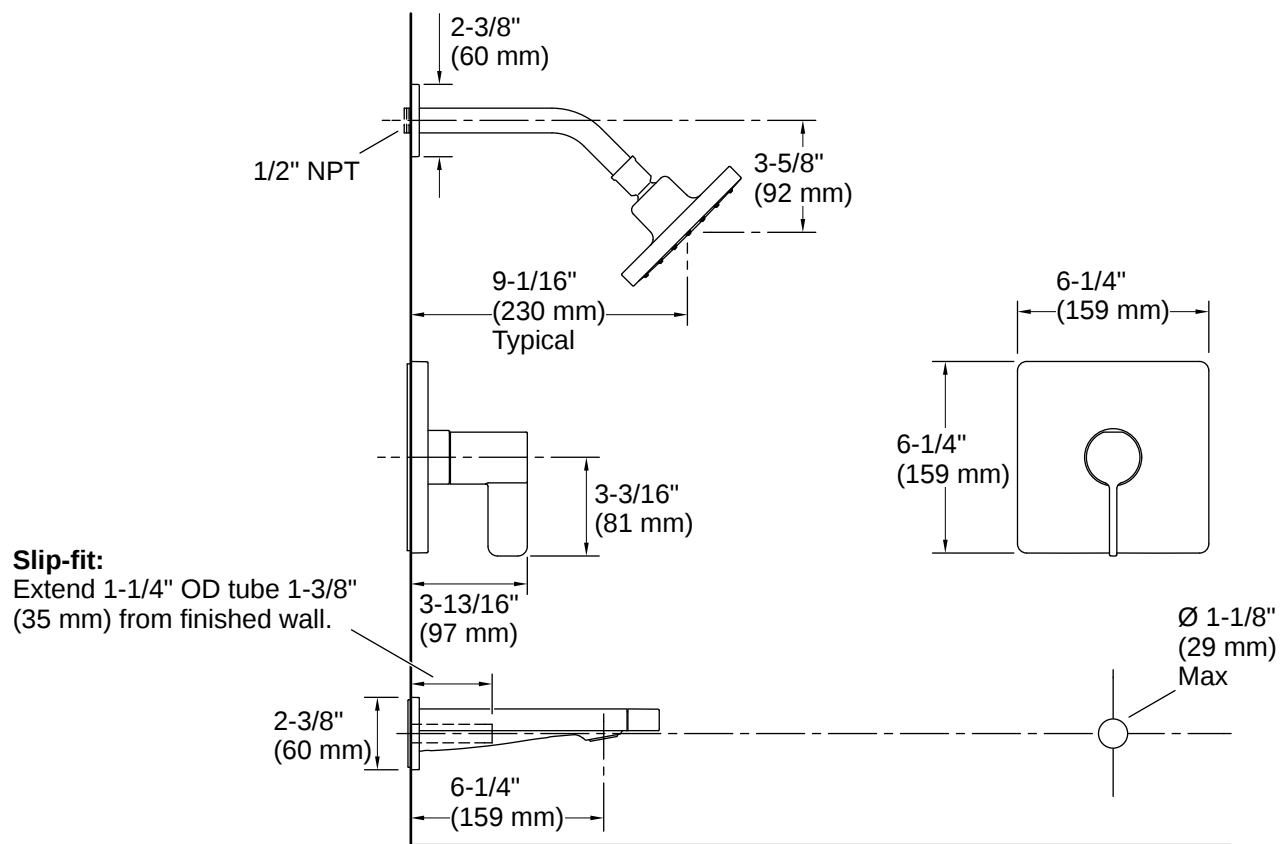

Parallel® | K-TS23502-4

Rite-Temp® bath and shower trim kit, 2.5 gpm

Features

- Pressure-balancing diaphragm technology maintains outlet temperature within +/-3°F during water pressure fluctuations
- Antiscald protection
- A single handle controls both on/off activation and temperature setting
- 6-1/4" (159 mm) diverter bath spout with slip-fit connection
- 2.5 gpm (9.5 lpm) showerhead with Katalyst® spray technology
- MasterClean™ sprayface features an easy-to-clean surface that withstands mineral buildup and maximizes spray performance
- Coordinates with other products in the Parallel collection

THE BOLD LOOK
OF **KOHLER**

Codes/Standards

ASME A112.18.1/CSA B125.1
DOE - Energy Policy Act 1992

Technical Information

All product dimensions are nominal.

Handle

Handle Style/ Type: Lever

Spout

Spout Reach: 6-1/4" (159 mm)

Flow Rate

Shower/Rainhead Rated 2.5 gpm (9.5 l/min)
Maximum Flow:

Valves

Required Valves: Pressure Balance, Thermostatic,
Volume Control

Material

- Premium material construction with metal handle ensures reliability and durability
 - KOHLER finishes resist corrosion and tarnishing
-

Installation

- Trim only; requires valve to complete installation (sold separately)

Installation Notes

Install this product according to the installation instructions.