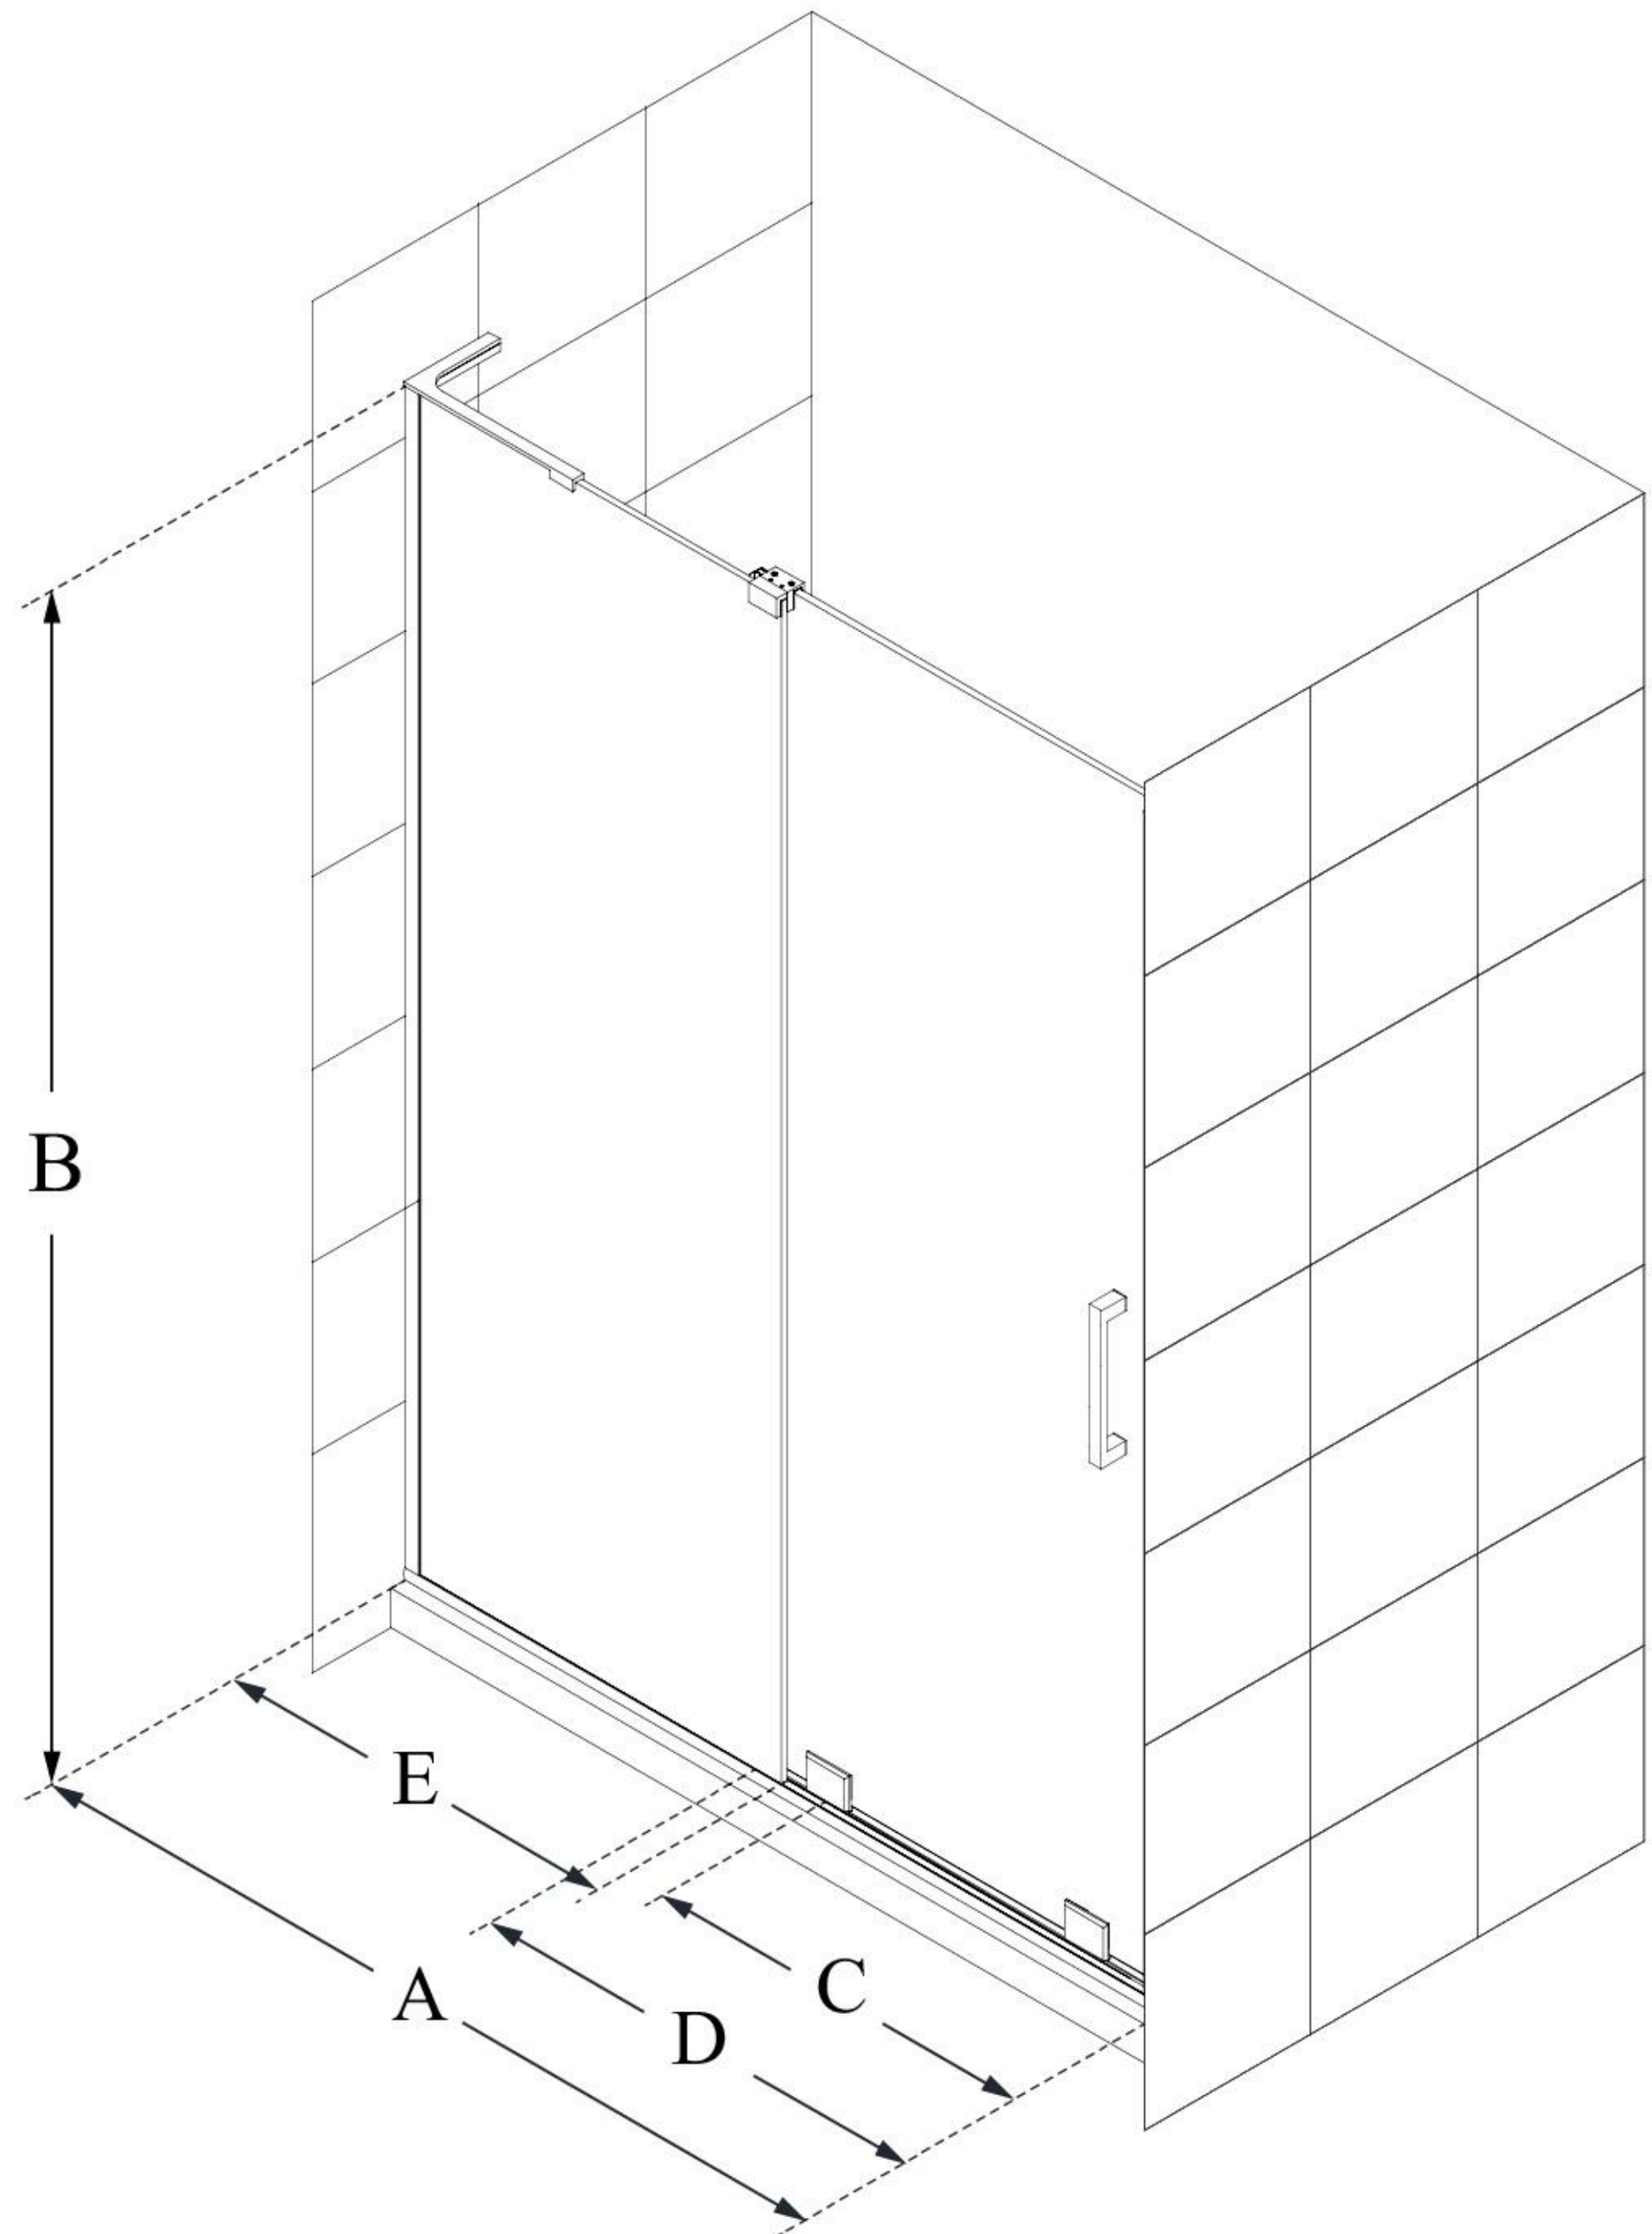

MODEL INFORMATION

SHDR-1954724

MIRAGE-Z

DreamLine Mirage-Z 50-54" W x
72" H Frameless Sliding Shower
Door

SLIDING DOOR

CONFIGURATION DIMENSIONS:

A: 50 - 54"

MODEL WIDTH

B: 72"

MODEL HEIGHT

C: 18 - 22"

ACCESS WIDTH

D: 29 5/16"

DOOR WIDTH

E: 26 5/8"

INLINE PANEL WIDTH