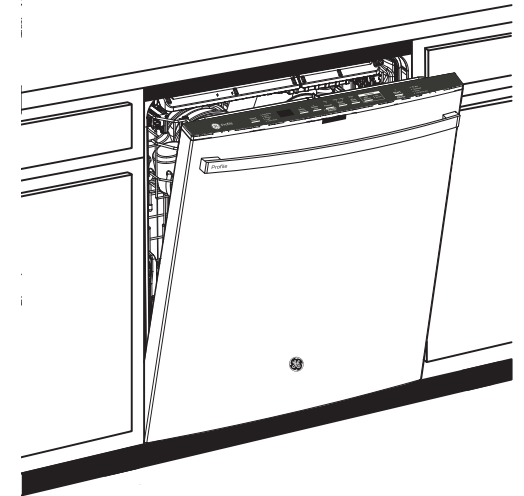

Steam + Sani – Save time with a high-temperature cycle that steams and sanitizes to loosen tough soils before the wash cycle begins, reducing bacteria by 99.999% without pre-rinsing or soaking.

Extra-Large Capacity – Plenty of space for 16 place settings and large dishware in this extra-large capacity dishwasher, making cleanup after large gatherings a breeze.

Super-silent 43 dBA – Get reliable wash performance and a deep clean without unwanted noise thanks to this super-silent 43 dBA dishwasher.

Piranha™ Hard Food Disposer – The Piranha™ Hard Food Disposer lets you use your dishwasher without pre-rinsing. Its stainless steel impellers rotate to pulverize food particles and an anti-jamming design makes sure wash arms stay unclogged.

Active Flood Protect – To prevent potential overflows, a sensor detects when the water is too high and pumps it out until a safe level is reached.

Flush Installation – Cabinet-depth flush installation ensures your dishwasher blends in with the design of your kitchen without sacrificing space for dishes inside.

Notification Bar – Always know the status of your clean with this notification display dishwasher feature. A bright bar illuminates different colors to indicate the status of the cycle.

Model PDT720SYWFS
Fingerprint Resistant Stainless