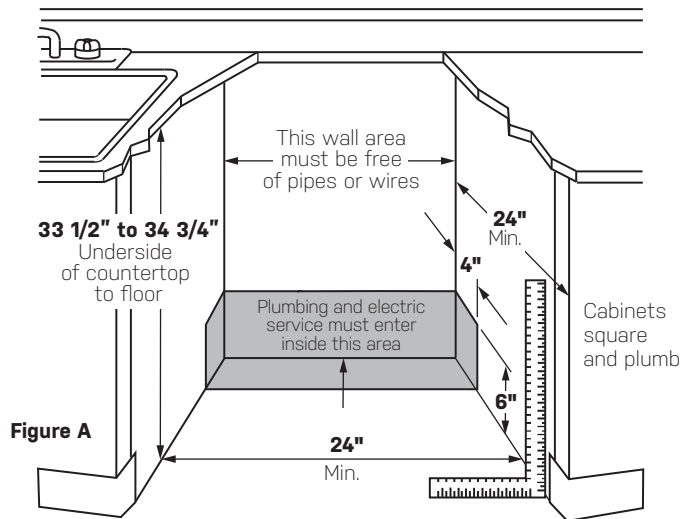

PDT720SYW

GE Profile™ Series Stainless Interior Dishwasher with Hidden Controls

DIMENSIONS AND INSTALLATION INFORMATION (IN INCHES)

ELECTRICAL RATING

Voltage AC.....	120
Hertz.....	60
Total connected load amperage.....	7.8
Calrod® heater watts max.....	800/500

For use on adequately wired 120-volt, 7.8-amp circuit having 2-wire service with a separate ground wire. This appliance must be grounded for safe operation.

INSTALLATION INFORMATION: Before installing, consult installation instructions packed with product for current dimensional data.