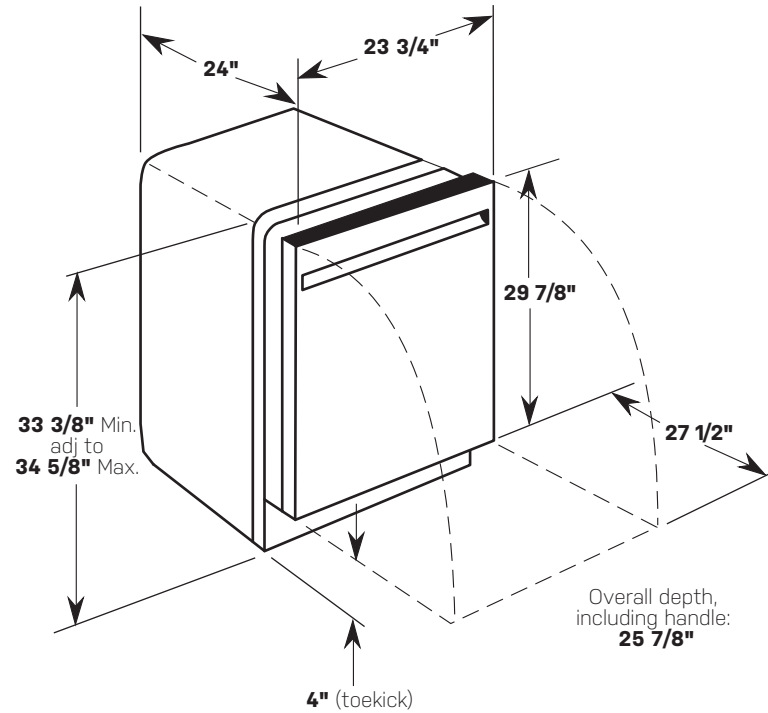

PDT720SYW

GE Profile™ Series Stainless Interior Dishwasher with Hidden Controls

DIMENSIONS AND INSTALLATION INFORMATION (IN INCHES)

ELECTRICAL RATING

Voltage AC.....	120
Hertz.....	60
Total connected load amperage.....	7.8
Calrod® heater watts max.....	800/500

For use on adequately wired 120-volt, 7.8-amp circuit having 2-wire service with a separate ground wire. This appliance must be grounded for safe operation.

INSTALLATION INFORMATION: Before installing, consult installation instructions packed with product for current dimensional data.