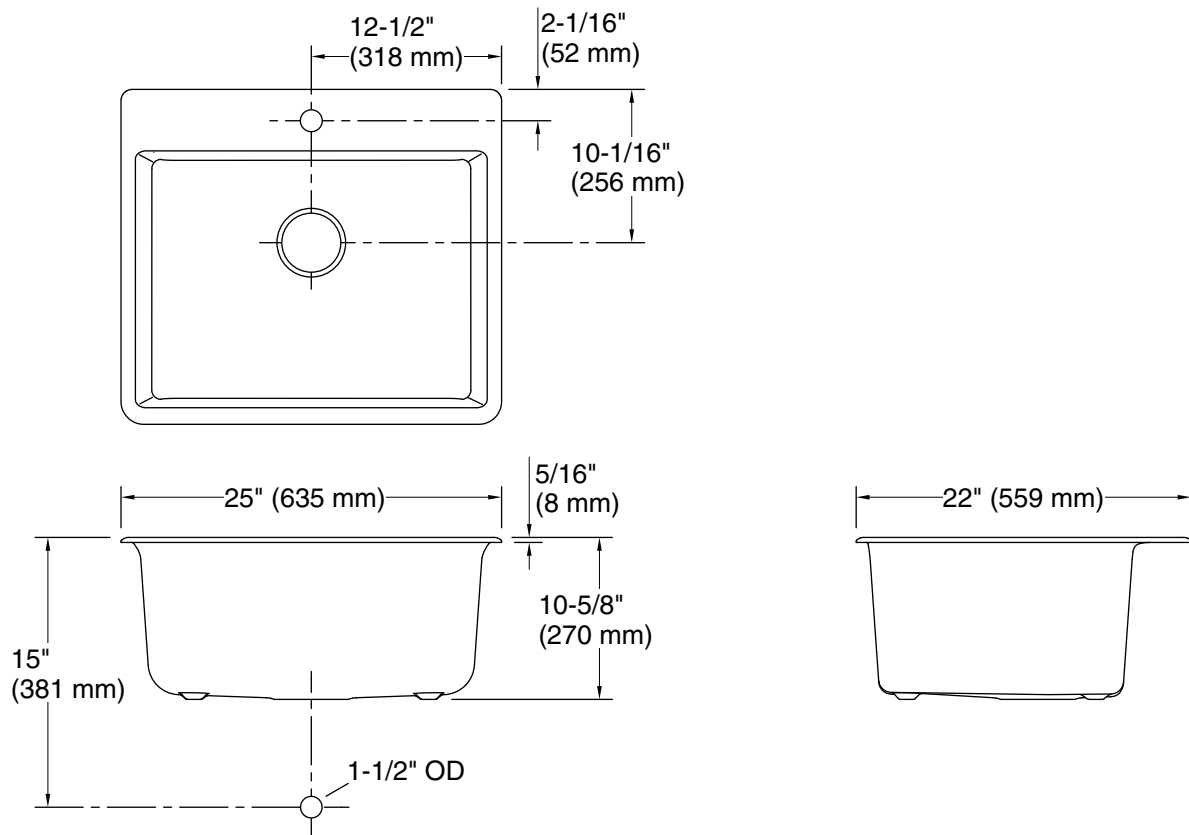

Technical Information

All product dimensions are nominal.

Bowl configuration:	Single
Installation:	Undermount, Top-mount
Min. base cabinet width:	27" (686 mm)
Bowl area (Only):	Length: 16-15/16" (430 mm) Width: 22-1/8" (561 mm) Bowl depth: 10" (254 mm) Water depth: 10" (254 mm)
Number of deck holes:	1
Faucet hole(s):	1-7/16" (37 mm)
Drain hole:	3-7/8" (98 mm)
Template:	1354775-7, required, included

Notes

Install this product according to the installation instructions.