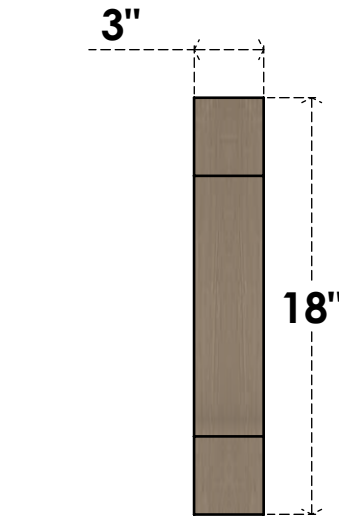

ITEM NUMBER: CORU03X06X18ALPRCPR

3"W X 6"D X 18"H SERIES 2 THIN ALPINE ROUGH CEDAR TIMBERTHANE FAUX WOOD CORBEL, PRIMED

SIDE PROFILE

FRONT PROFILE

ISOMETRIC

EKENA MILLWORK
2300 WEST MAIN ST.
CLARKSVILLE, TX 75426
TOLL FREE: 866-607-0453
WWW.EKENAMILLWORK.COM

NOTES

1. INSTALLATION TO BE COMPLETED IN ACCORDANCE WITH MANUFACTURER'S SPECIFICATIONS.
2. DRAWING MAY NOT BE TO SCALE
3. THIS DRAWING IS INTENDED FOR DESIGN AND PLANNING PURPOSES ONLY.
4. ALL INFORMATION CONTAINED HEREIN WAS CURRENT AT THE TIME OF DEVELOPMENT BUT MUST BE REVIEWED AND APPROVED BY THE PRODUCT MANUFACTURER TO BE CONSIDERED ACCURATE.
5. TIMBERTHANE ARCHITECTURAL PRODUCTS ARE MADE FROM HIGH DENSITY URETHANE AND COME FACTORY PRIMED