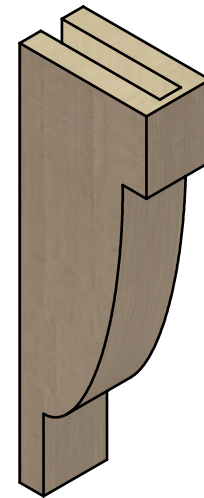

ITEM NUMBER: CORU03X06X18ALPRCPR

3"W X 6"D X 18"H SERIES 2 THIN ALPINE ROUGH CEDAR TIMBERTHANE FAUX WOOD CORBEL, PRIMED

SIDE PROFILE

FRONT PROFILE

ISOMETRIC

EKENA MILLWORK
2300 WEST MAIN ST.
CLARKSVILLE, TX 75426
TOLL FREE: 866-607-0453
WWW.EKENAMILLWORK.COM

NOTES

1. INSTALLATION TO BE COMPLETED IN ACCORDANCE WITH MANUFACTURER'S SPECIFICATIONS.
2. DRAWING MAY NOT BE TO SCALE
3. THIS DRAWING IS INTENDED FOR DESIGN AND PLANNING PURPOSES ONLY.
4. ALL INFORMATION CONTAINED HEREIN WAS CURRENT AT THE TIME OF DEVELOPMENT BUT MUST BE REVIEWED AND APPROVED BY THE PRODUCT MANUFACTURER TO BE CONSIDERED ACCURATE.
5. TIMBERTHANE ARCHITECTURAL PRODUCTS ARE MADE FROM HIGH DENSITY URETHANE AND COME FACTORY PRIMED