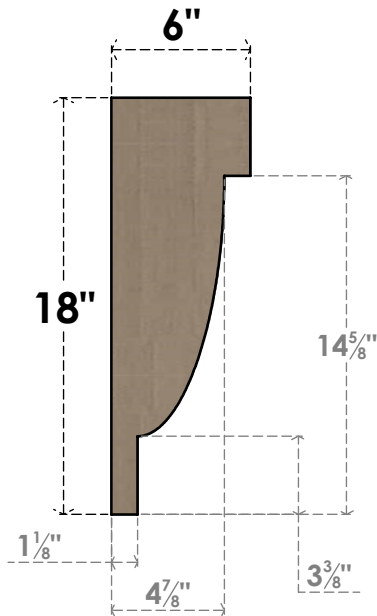

ITEM NUMBER: CORU03X06X18ALPRCPR

3"W X 6"D X 18"H SERIES 2 THIN ALPINE ROUGH CEDAR TIMBERTHANE FAUX WOOD CORBEL, PRIMED

SIDE PROFILE

FRONT PROFILE

ISOMETRIC

EKENA MILLWORK
2300 WEST MAIN ST.
CLARKSVILLE, TX 75426
TOLL FREE: 866-607-0453
WWW.EKENAMILLWORK.COM

NOTES

1. INSTALLATION TO BE COMPLETED IN ACCORDANCE WITH MANUFACTURER'S SPECIFICATIONS.
2. DRAWING MAY NOT BE TO SCALE
3. THIS DRAWING IS INTENDED FOR DESIGN AND PLANNING PURPOSES ONLY.
4. ALL INFORMATION CONTAINED HEREIN WAS CURRENT AT THE TIME OF DEVELOPMENT BUT MUST BE REVIEWED AND APPROVED BY THE PRODUCT MANUFACTURER TO BE CONSIDERED ACCURATE.
5. TIMBERTHANE ARCHITECTURAL PRODUCTS ARE MADE FROM HIGH DENSITY URETHANE AND COME FACTORY PRIMED