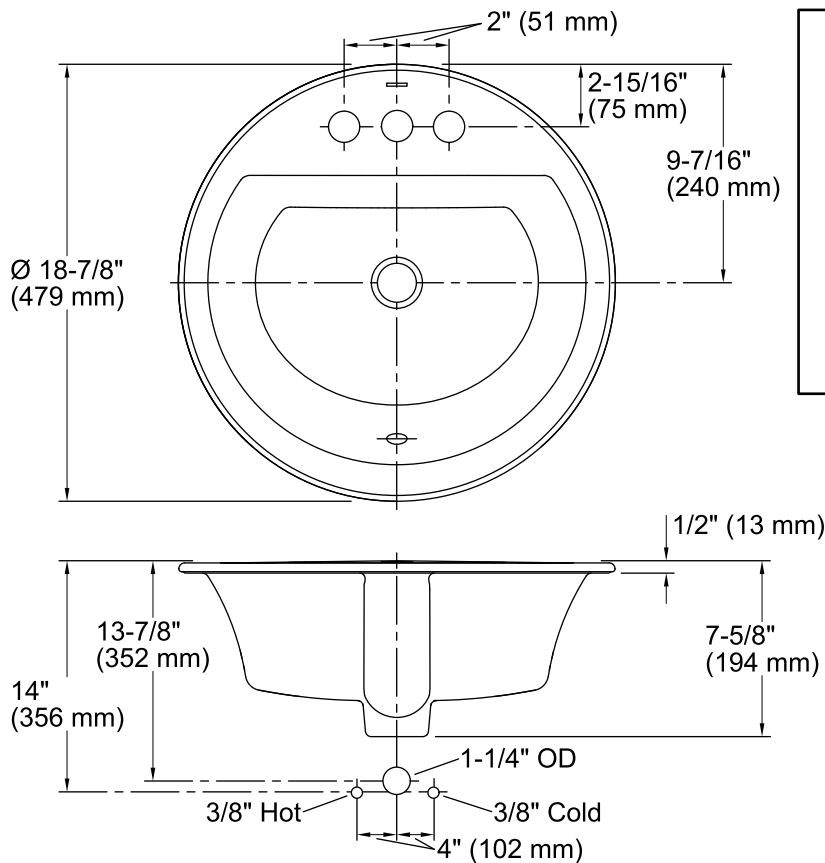

Features

- Vitreous china.
- Drop-in.
- Round basin.
- With overflow.
- 4-inch centers.
- 18-7/8" (480 mm) diameter

Recommended Accessories

- K- 7107 Decorative Drain
- K- 7108 Decorative Drain
- K- 7129 Drain
- K- 9018 P-Trap

Color	Code	Description
	0	White
	96	Biscuit
	47	Almond
	NY	Dune
	95	Ice™ Grey
	G9	Sandbar
	33	Mexican Sand™
	K4	Cashmere
	58	Thunder™ Grey
	7	Black Black™

Technical Information

All product dimensions are nominal.

Bowl configuration:	Single
Installation:	Drop-In
Bowl area (Only)	Length: 12-1/2" (318 mm) Width: 16-5/16" (414 mm) Water depth: 4" (102 mm)
Number of deck holes:	3
Faucet hole(s):	1-1/4" (32 mm)
Drain hole:	1-3/4" (44 mm)
Template:	Drop-in, 1155260-7, required, included

Notes

Install this product according to the installation guide.

Spout must be 5" (12.7 cm) long (min) for adequate clearance into the lavatory when installed with the centerline as shown.

NOTICE: Countertop manufacturer or cutter must use the cut-out template provided with the product, or a current one provided by Kohler Co. (call 1-800-4-KOHLER). Kohler Co. is not responsible for cutout errors when the incorrect cut-out template is used.