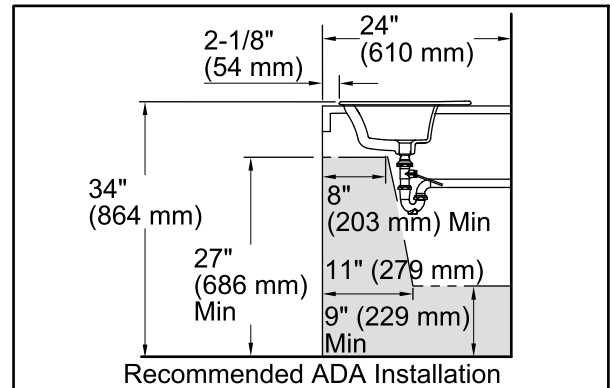

Technical Information

All product dimensions are nominal.

Bowl configuration:	Single
Installation:	Drop-In
Bowl area (Only)	Length: 12-1/2" (318 mm) Width: 16-5/16" (414 mm) Water depth: 4" (102 mm)
Number of deck holes:	3
Faucet hole(s):	1-1/4" (32 mm)
Drain hole:	1-3/4" (44 mm)
Template:	Drop-in, 1155260-7, required, included

Notes

Install this product according to the installation guide.

Spout must be 5" (12.7 cm) long (min) for adequate clearance into the lavatory when installed with the centerline as shown.

NOTICE: Countertop manufacturer or cutter must use the cut-out template provided with the product, or a current one provided by Kohler Co. (call 1-800-4-KOHLER). Kohler Co. is not responsible for cutout errors when the incorrect cut-out template is used.

ADA compliant when installed to the specific requirements of these regulations.