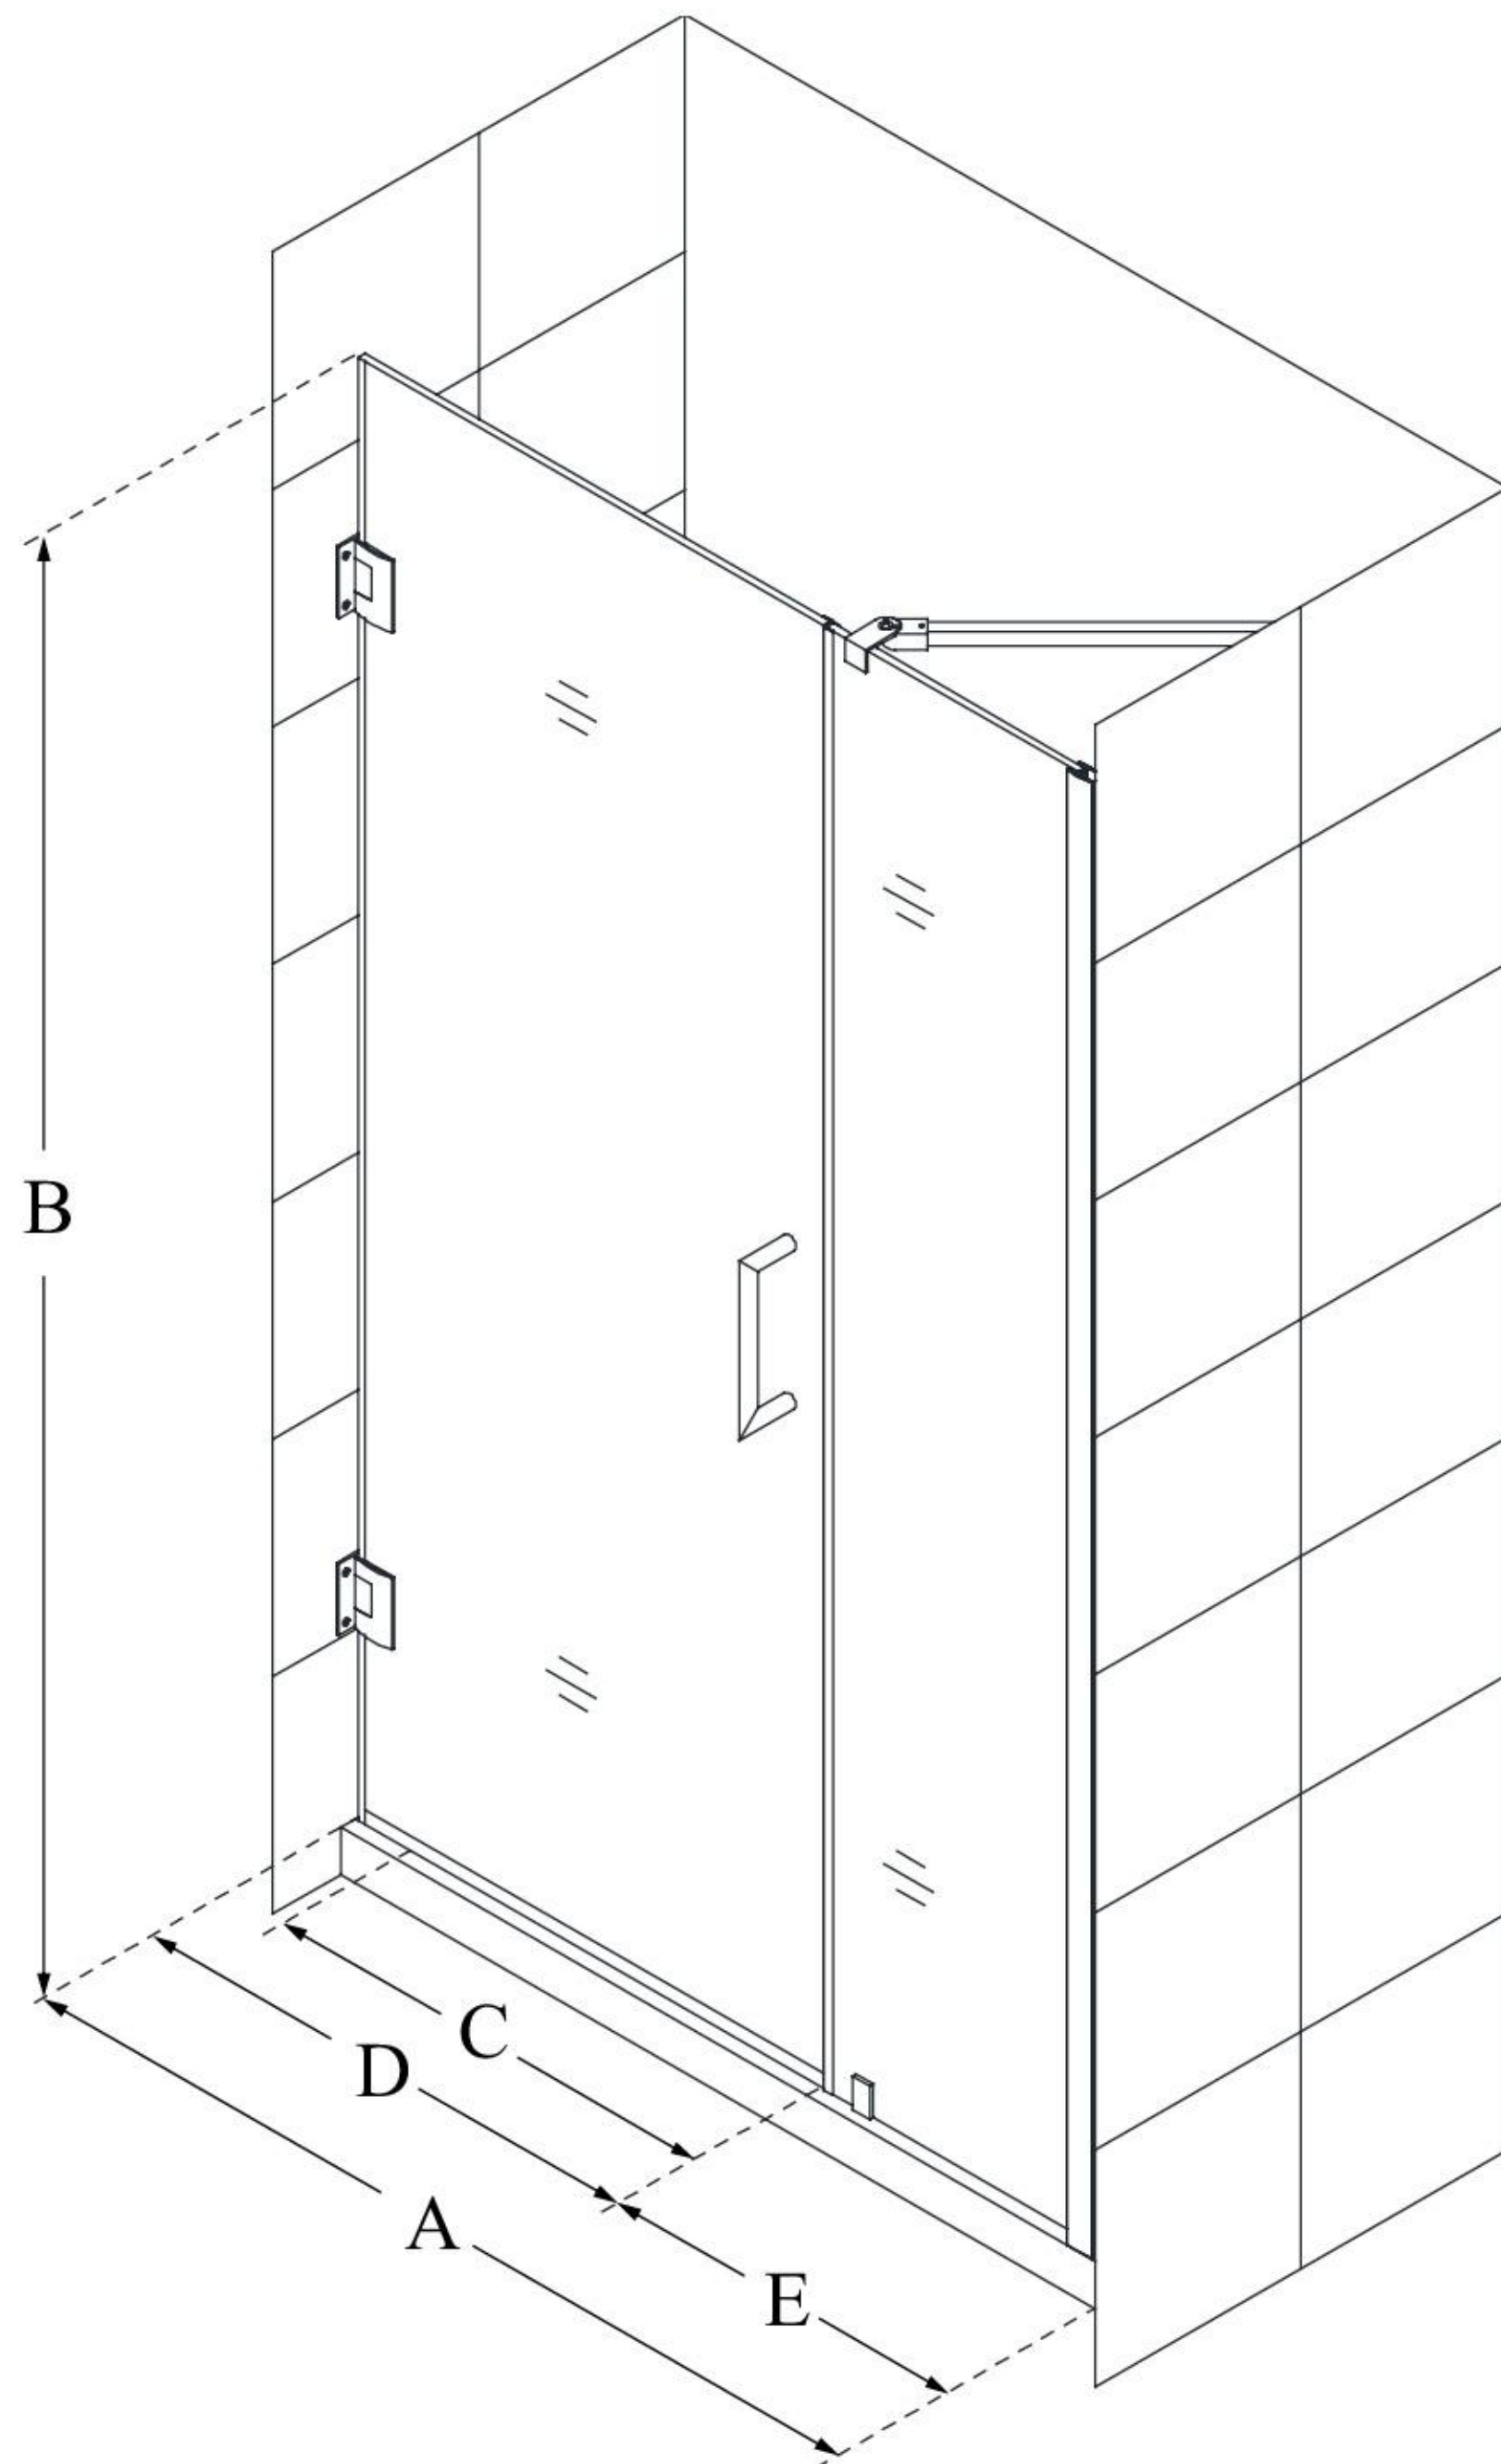

MODEL INFORMATION

SHDR-20487210

UNIDOOR

DreamLine Unidoor 48-49 in. W x
72 in. H Frameless Hinged Shower
Door with Support Arm, Clear
Glass

SWING DOOR

CONFIGURATION DIMENSIONS:

A: 48 - 49 in.

MODEL WIDTH

B: 72 in.

MODEL HEIGHT

C: 29 in.

ACCESS WIDTH

D: 30 in.

DOOR WIDTH

E: 18 in.

INLINE PANEL WIDTH