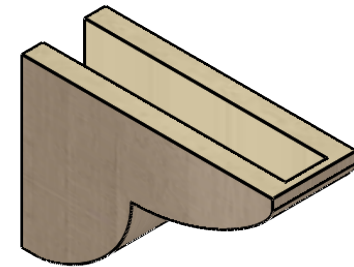

## ITEM NUMBER: CORU04X12X08CRERCPR

4"W X 12"D X 8"H SERIES 3 CLASSIC CRESTLINE ROUGH CEDAR TIMBERTHANE  
FAUX WOOD CORBEL, PRIMED

**SIDE PROFILE**

**FRONT PROFILE**

**ISOMETRIC**

EKENA MILLWORK  
2300 WEST MAIN ST.  
CLARKSVILLE, TX 75426  
TOLL FREE: 866-607-0453  
WWW.EKENAMILLWORK.COM