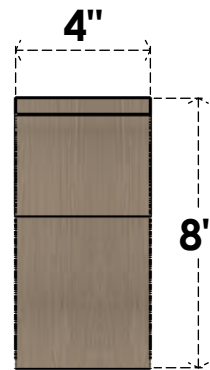

## ITEM NUMBER: CORU04X12X08CRERCPR

4"W X 12"D X 8"H SERIES 3 CLASSIC CRESTLINE ROUGH CEDAR TIMBERTHANE  
FAUX WOOD CORBEL, PRIMED

**SIDE PROFILE**

**FRONT PROFILE**

**ISOMETRIC**

EKENA MILLWORK  
2300 WEST MAIN ST.  
CLARKSVILLE, TX 75426  
TOLL FREE: 866-607-0453  
WWW.EKENAMILLWORK.COM

### NOTES

1. INSTALLATION TO BE COMPLETED IN ACCORDANCE WITH MANUFACTURER'S SPECIFICATIONS.
2. DRAWING MAY NOT BE TO SCALE
3. THIS DRAWING IS INTENDED FOR DESIGN AND PLANNING PURPOSES ONLY.
4. ALL INFORMATION CONTAINED HEREIN WAS CURRENT AT THE TIME OF DEVELOPMENT BUT MUST BE REVIEWED AND APPROVED BY THE PRODUCT MANUFACTURER TO BE CONSIDERED ACCURATE.
5. TIMBERTHANE ARCHITECTURAL PRODUCTS ARE MADE FROM HIGH DENSITY URETHANE AND COME FACTORY PRIMED