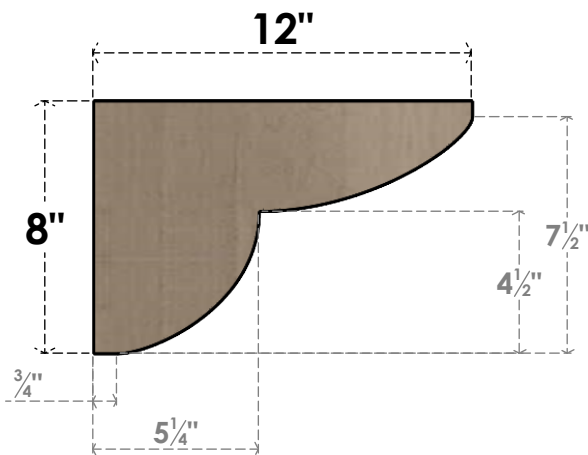

## ITEM NUMBER: CORU04X12X08CRERCPR

4"W X 12"D X 8"H SERIES 3 CLASSIC CRESTLINE ROUGH CEDAR TIMBERTHANE  
FAUX WOOD CORBEL, PRIMED

**SIDE PROFILE**

**FRONT PROFILE**

**ISOMETRIC**

EKENA MILLWORK  
2300 WEST MAIN ST.  
CLARKSVILLE, TX 75426  
TOLL FREE: 866-607-0453  
WWW.EKENAMILLWORK.COM

### NOTES

1. INSTALLATION TO BE COMPLETED IN ACCORDANCE WITH MANUFACTURER'S SPECIFICATIONS.
2. DRAWING MAY NOT BE TO SCALE
3. THIS DRAWING IS INTENDED FOR DESIGN AND PLANNING PURPOSES ONLY.
4. ALL INFORMATION CONTAINED HEREIN WAS CURRENT AT THE TIME OF DEVELOPMENT BUT MUST BE REVIEWED AND APPROVED BY THE PRODUCT MANUFACTURER TO BE CONSIDERED ACCURATE.
5. TIMBERTHANE ARCHITECTURAL PRODUCTS ARE MADE FROM HIGH DENSITY URETHANE AND COME FACTORY PRIMED