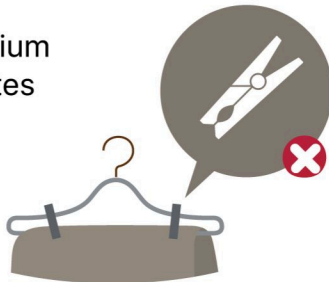

Washing

Wash by Hand or
With Delicate Cycle

Wash & Rinse in Cold Water,
Minimal Detergent

Remove Immediately
After Spin Cycle

5 mins

Tumble Dry on Medium
or Low for 5 Minutes

Drying

Gentle Stretch and
Hang to Finish Drying

Do Not Hang with
Clothespins

Do Not Iron