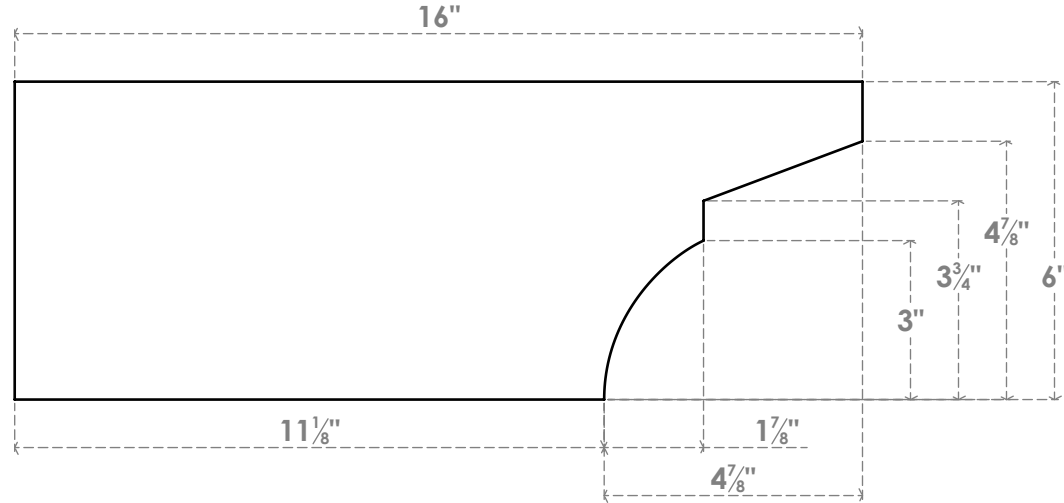

RFTP03X06X16MON

3"W X 6"H X 16"L MONTEREY ARCHITECTURAL GRADE PVC RAFTER TAIL

SIDE PROFILE

FRONT PROFILE

ISOMETRIC

EKENA MILLWORK
 2300 WEST MAIN ST.
 CLARKSVILLE, TX 75426
 TOLL FREE: 866-607-0453
 WWW.EKENAMILLWORK.COM