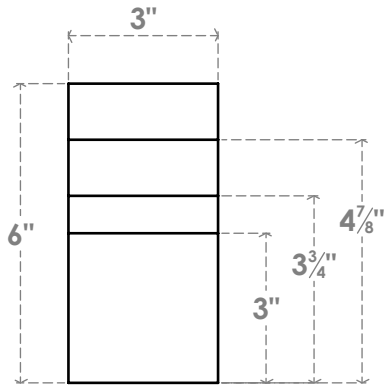

RFTP03X06X16MON

3"W X 6"H X 16"L MONTEREY ARCHITECTURAL GRADE PVC RAFTER TAIL

SIDE PROFILE

FRONT PROFILE

ISOMETRIC

EKENA MILLWORK
 2300 WEST MAIN ST.
 CLARKSVILLE, TX 75426
 TOLL FREE: 866-607-0453
 WWW.EKENAMILLWORK.COM

NOTES

1. INSTALLATION TO BE COMPLETED IN ACCORDANCE WITH MANUFACTURER'S SPECIFICATIONS.
2. DRAWING MAY NOT BE TO SCALE
3. THIS DRAWING IS INTENDED FOR DESIGN AND PLANNING PURPOSES ONLY.
4. ALL INFORMATION CONTAINED HEREIN WAS CURRENT AT THE TIME OF DEVELOPMENT BUT MUST BE REVIEWED AND APPROVED BY THE PRODUCT MANUFACTURER TO BE CONSIDERED ACCURATE.
5. ARCHITECTURAL GRADE PVC PRODUCTS ARE MADE FROM EXPANDED CELLULAR PVC AND COME NATURALLY WHITE BUT MAY BE PAINTED