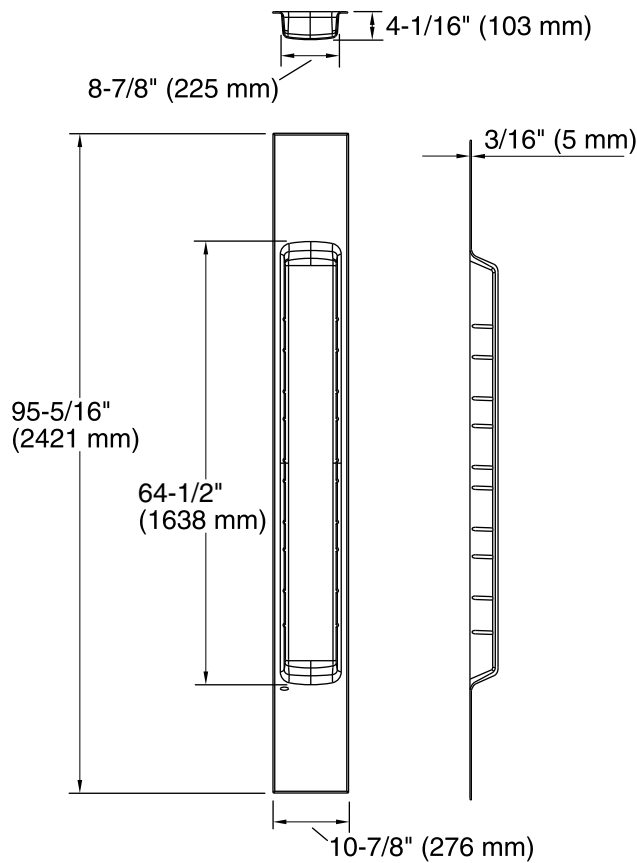

Features

- Integral foot ledge.
- Design ensures no water can collect on shelves.
- Shelves movable to customize storage.

Recommended Accessories

K-97636 96" Seam Joint

Components

Additional included component/s: Shelves (3), Integral hook, and Rubber basket.

Color	Code	Description
	0	White
	96	Biscuit
	47	Almond
	NY	Dune
	95	Ice™ Grey
	G9	Sandbar

Technical Information

All product dimensions are nominal.

Installation: Individual Wall

Weight: 11.5 lbs (5.2 kg)

Notes