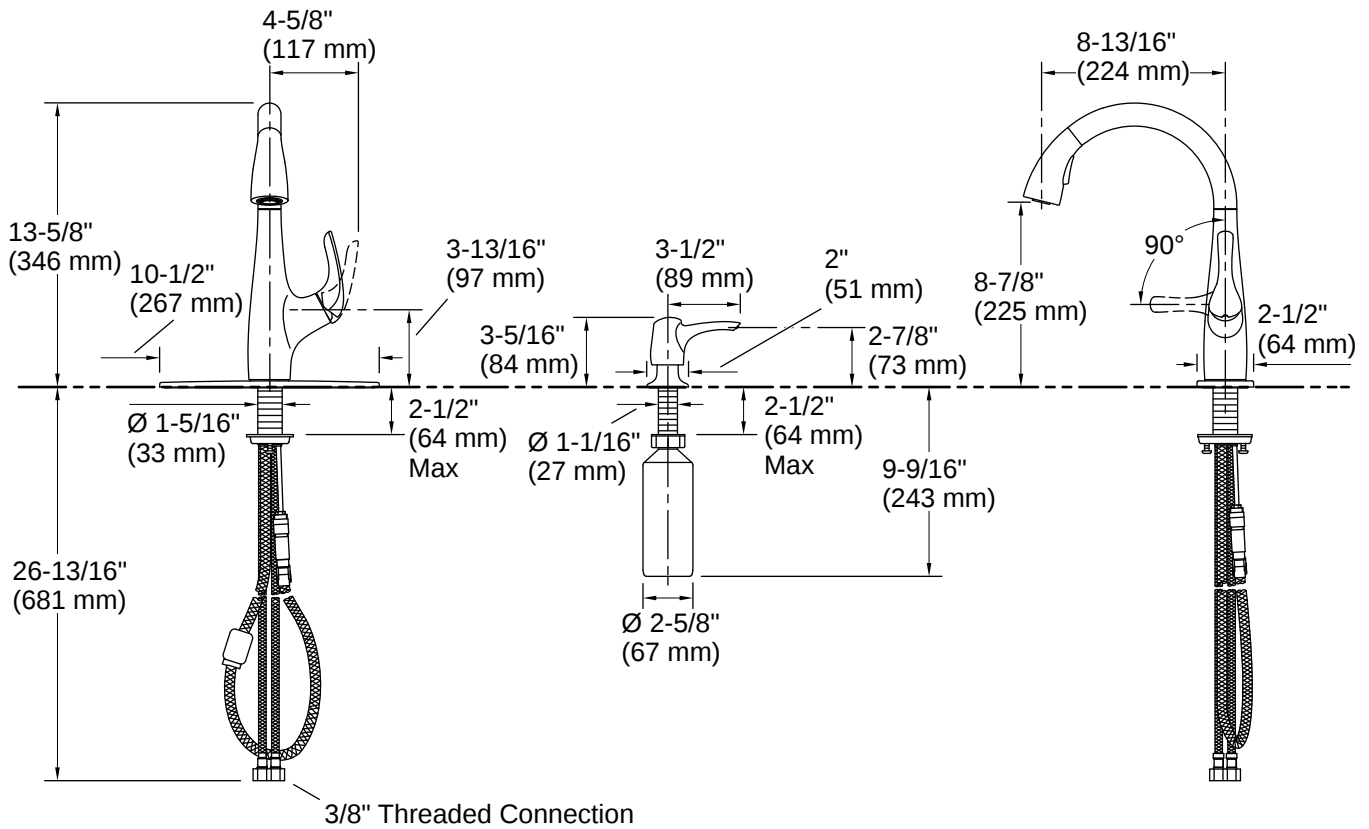

Alle® | K-R26698-SD

Pull-out kitchen sink faucet with soap/lotion dispenser

Features

- Two-function pull-out sprayhead allows you to switch from aerated stream to Sweep® spray
- Sweep® spray features specially angled nozzles that form a wide, powerful blade of water to sweep your dishes and sink clean
- DockNetik® secure docking system locks sprayhead into place when not in use
- ProMotion® technology's light, quiet braided hose and ball-joint swivel make the pull-out sprayhead easier and more comfortable to use
- MasterClean™ sprayface features an easy-to-clean surface that withstands mineral buildup and maximizes spray performance
- High-arch spout offers vertical clearance for tall cookware and pitchers
- Single lever handle makes adjusting water temperature easy.
- KOHLER® ceramic disc valves exceed industry longevity standards for a lifetime of durable performance
- 1.5 gpm (5.7 lpm) maximum flow rate at 60 psi (4.14 bar)
- Box includes: Assembled faucet, supply lines, soap/lotion dispenser, and escutcheon plate

Spout Reach: 8-13/16" (224 mm)

Flow Rate

Faucet Flow Rate: 1.5 gpm (5.7 l/min)

Valves

Included Valve: Ceramic disc

Material

- Premium material construction for durability and reliability
- KOHLER finishes resist corrosion and tarnishing
- Select KOHLER finishes feature ScratchShield® technology which withstands even the toughest daily use

Installation

- Installs with 1-, 2-, 3-, or 4- hole sink (escutcheon plate included)
- Flexible supply lines and quick-connect fittings simplify installation
- Longer shank works with countertops up to 2-1/2" (63.5 mm) thick and is easy to install