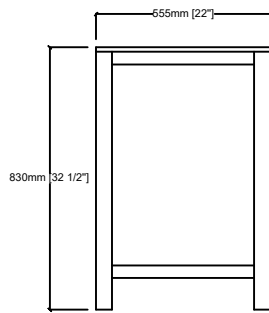

MARSYAS 84"

Length: 84"
Width: 22"
Height: 34"

MIRROR

TOP

FRONT VIEW

BACK VIEW

SIDE VIEW