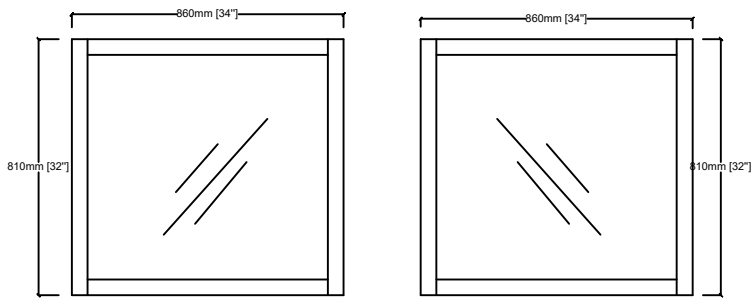

MARSYAS 84"

Length: 84"
Width: 22"
Height: 34"

MIRROR

TOP

FRONT VIEW

BACK VIEW

SIDE VIEW