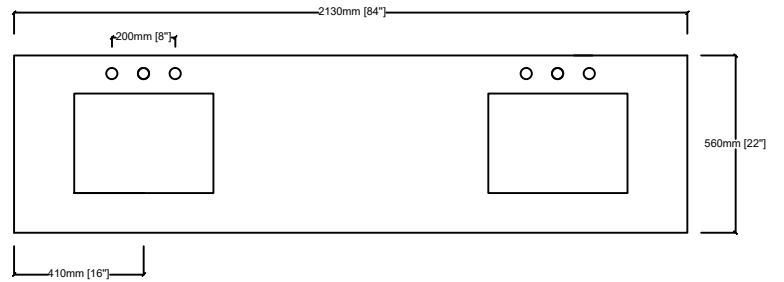

MARSYAS 84"

Length: 84"
Width: 22"
Height: 34"

MIRROR

TOP

FRONT VIEW

BACK VIEW

SIDE VIEW