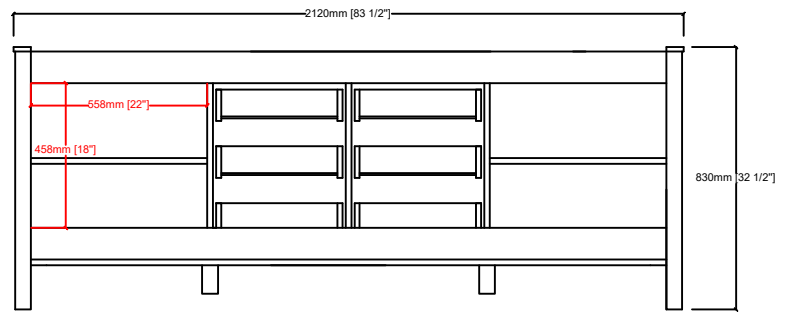

MARSYAS 84"

Length: 84"
Width: 22"
Height: 34"

MIRROR

TOP

FRONT VIEW

BACK VIEW

SIDE VIEW