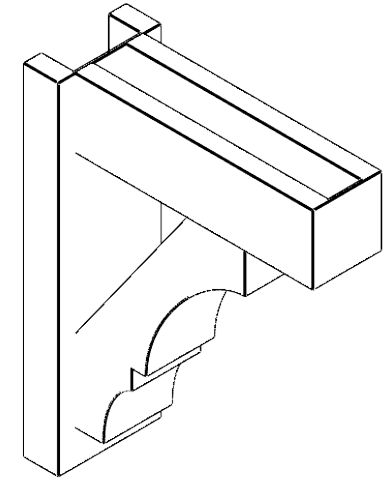

ITEM NUMBER: OUTUROC040X060X16000X20000X040X020X040BOA44RCPR

4"W TOP X 6"W BACK X 16"D X 20"H X 4"T TOP X 2"T BACK TIMBERTHANE ROUGH CEDAR BALBOA FAUX WOOD OPEN OUTLOOKER, BLOCK TOP AND BACK, 4"W CLOSED BRACE, PRIMED TAN

SIDE PROFILE

FRONT PROFILE

ISOMETRIC

GENERATED DATE : 07/05/2023

EKENA MILLWORK
2300 WEST MAIN ST.
CLARKSVILLE, TX 75426
TOLL FREE: 866-607-0453
WWW.EKENAMILLWORK.COM

NOTES

1. INSTALLATION TO BE COMPLETED IN ACCORDANCE WITH MANUFACTURER'S SPECIFICATIONS.
2. DRAWING MAY NOT BE TO SCALE
3. THIS DRAWING IS INTENDED FOR DESIGN AND PLANNING PURPOSES ONLY.
4. ALL INFORMATION CONTAINED HEREIN WAS CURRENT AT THE TIME OF DEVELOPMENT BUT MUST BE REVIEWED AND APPROVED BY THE PRODUCT MANUFACTURER TO BE CONSIDERED ACCURATE.
5. TIMBERTHANE ARCHITECTURAL PRODUCTS ARE MADE FROM HIGH DENSITY URETHANE AND COME FACTORY PRIMED