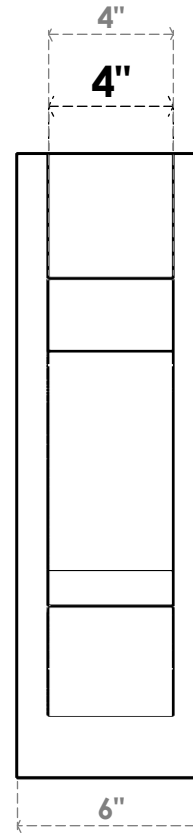

ITEM NUMBER: OUTUROC040X060X16000X20000X040X020X040BOA44RCPR

4"W TOP X 6"W BACK X 16"D X 20"H X 4"T TOP X 2"T BACK TIMBERTHANE ROUGH CEDAR BALBOA FAUX WOOD OPEN OUTLOOKER, BLOCK TOP AND BACK, 4"W CLOSED BRACE, PRIMED TAN

SIDE PROFILE

FRONT PROFILE

ISOMETRIC

GENERATED DATE : 07/05/2023

EKENA MILLWORK
2300 WEST MAIN ST.
CLARKSVILLE, TX 75426
TOLL FREE: 866-607-0453
WWW.EKENAMILLWORK.COM

NOTES

1. INSTALLATION TO BE COMPLETED IN ACCORDANCE WITH MANUFACTURER'S SPECIFICATIONS.
2. DRAWING MAY NOT BE TO SCALE
3. THIS DRAWING IS INTENDED FOR DESIGN AND PLANNING PURPOSES ONLY.
4. ALL INFORMATION CONTAINED HEREIN WAS CURRENT AT THE TIME OF DEVELOPMENT BUT MUST BE REVIEWED AND APPROVED BY THE PRODUCT MANUFACTURER TO BE CONSIDERED ACCURATE.
5. TIMBERTHANE ARCHITECTURAL PRODUCTS ARE MADE FROM HIGH DENSITY URETHANE AND COME FACTORY PRIMED