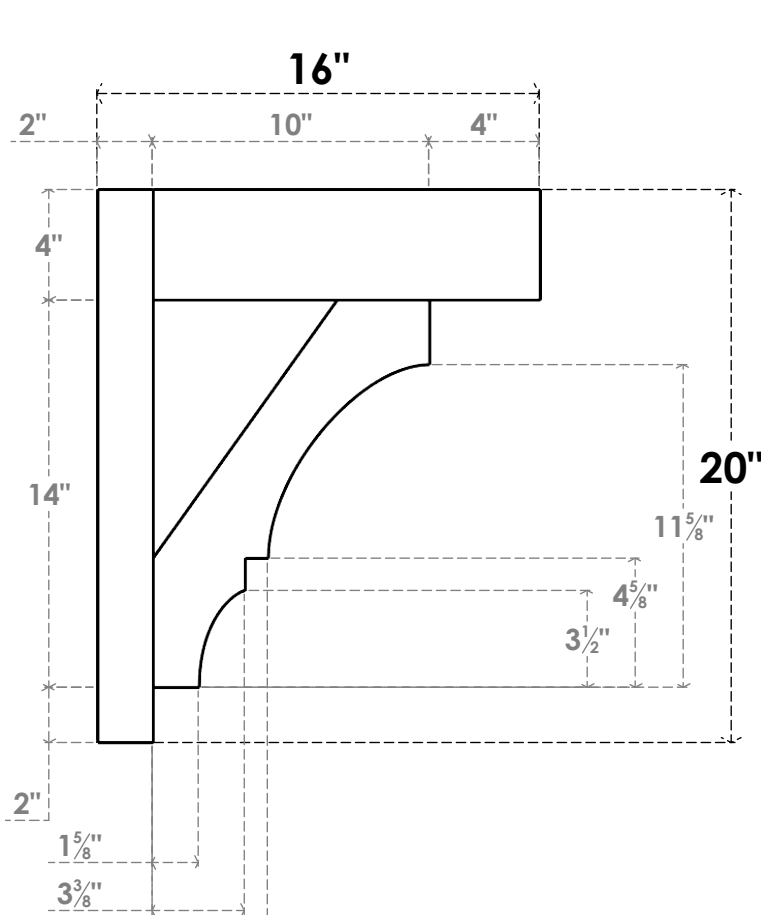

ITEM NUMBER: OUTUROC040X060X16000X20000X040X020X040BOA44RCPR

4"W TOP X 6"W BACK X 16"D X 20"H X 4"T TOP X 2"T BACK TIMBERTHANE ROUGH CEDAR BALBOA FAUX WOOD OPEN OUTLOOKER, BLOCK TOP AND BACK, 4"W CLOSED BRACE, PRIMED TAN

SIDE PROFILE

FRONT PROFILE

ISOMETRIC

GENERATED DATE : 07/05/2023

EKENA MILLWORK
2300 WEST MAIN ST.
CLARKSVILLE, TX 75426
TOLL FREE: 866-607-0453
WWW.EKENAMILLWORK.COM

NOTES

1. INSTALLATION TO BE COMPLETED IN ACCORDANCE WITH MANUFACTURER'S SPECIFICATIONS.
2. DRAWING MAY NOT BE TO SCALE
3. THIS DRAWING IS INTENDED FOR DESIGN AND PLANNING PURPOSES ONLY.
4. ALL INFORMATION CONTAINED HEREIN WAS CURRENT AT THE TIME OF DEVELOPMENT BUT MUST BE REVIEWED AND APPROVED BY THE PRODUCT MANUFACTURER TO BE CONSIDERED ACCURATE.
5. TIMBERTHANE ARCHITECTURAL PRODUCTS ARE MADE FROM HIGH DENSITY URETHANE AND COME FACTORY PRIMED