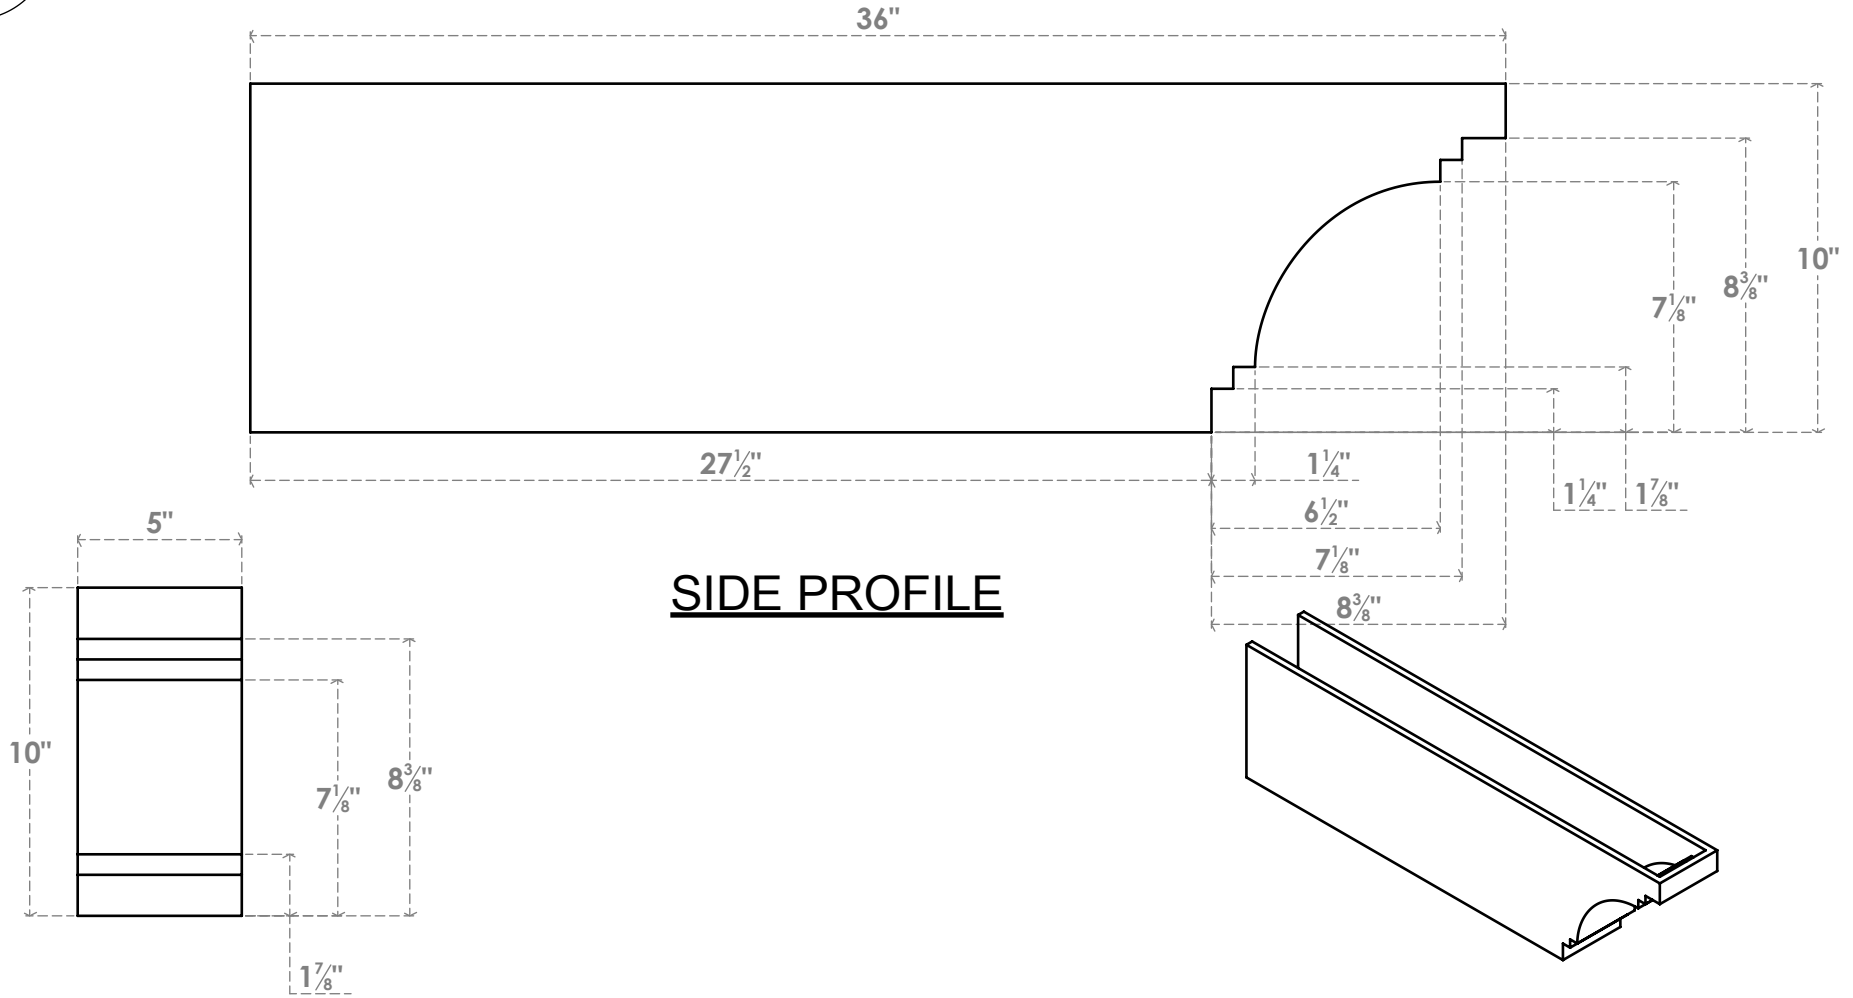

RFTP05X10X36PEC

5"W X 10"H X 36"L PESCADERO ARCHITECTURAL GRADE PVC RAFTER TAIL

SIDE PROFILE

FRONT PROFILE

ISOMETRIC

EKENA MILLWORK
 2300 WEST MAIN ST.
 CLARKSVILLE, TX 75426
 TOLL FREE: 866-607-0453
 WWW.EKENAMILLWORK.COM

NOTES

1. INSTALLATION TO BE COMPLETED IN ACCORDANCE WITH MANUFACTURER'S SPECIFICATIONS.
2. DRAWING MAY NOT BE TO SCALE
3. THIS DRAWING IS INTENDED FOR DESIGN AND PLANNING PURPOSES ONLY.
4. ALL INFORMATION CONTAINED HEREIN WAS CURRENT AT THE TIME OF DEVELOPMENT BUT MUST BE REVIEWED AND APPROVED BY THE PRODUCT MANUFACTURER TO BE CONSIDERED ACCURATE.
5. ARCHITECTURAL GRADE PVC PRODUCTS ARE MADE FROM EXPANDED CELLULAR PVC AND COME NATURALLY WHITE BUT MAY BE PAINTED