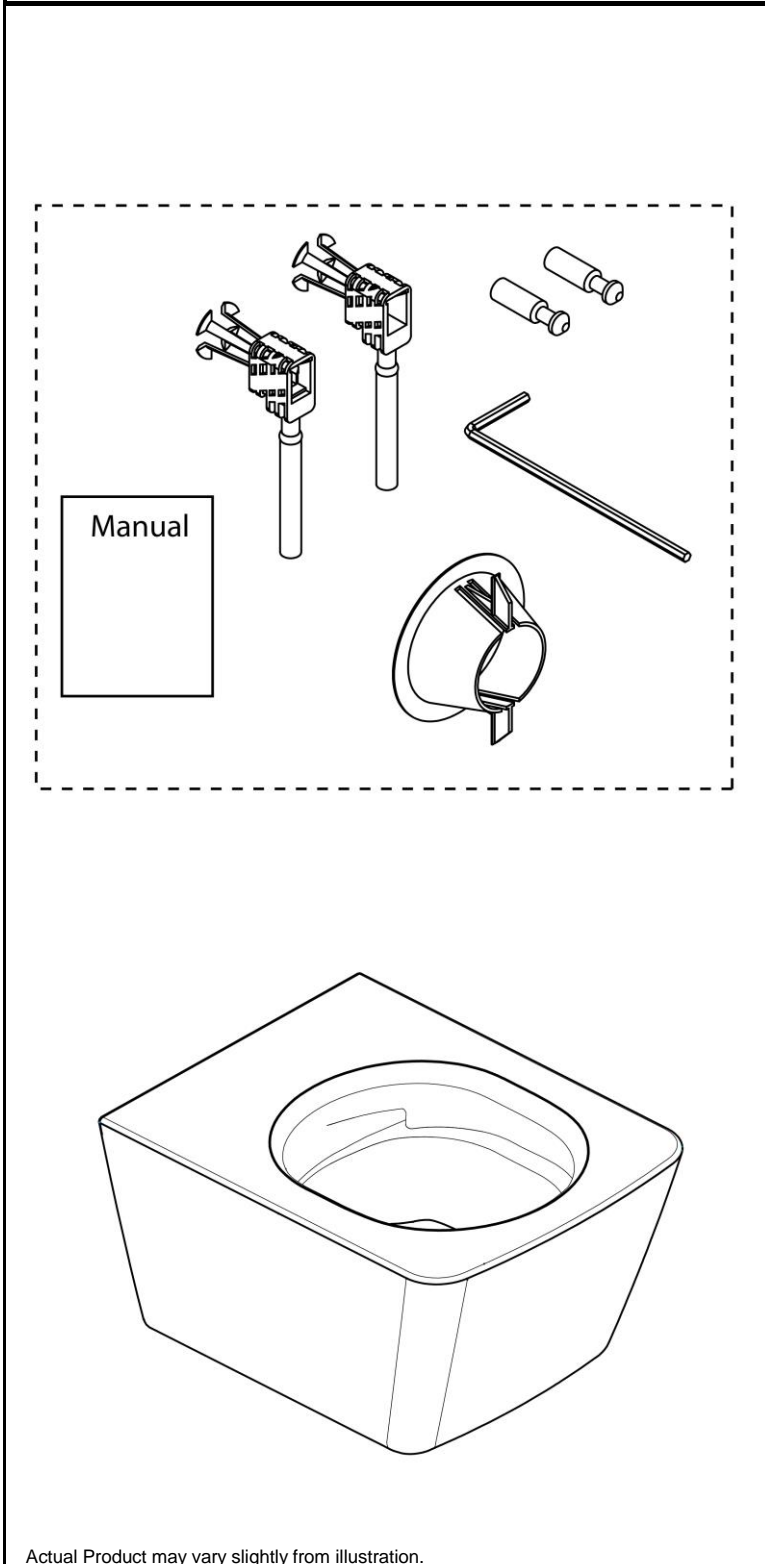

**1.28/0.9 Gpf Toilet, Square Shape
Tornado™, Wall Hung, Universal Height
CeFiONtect**

Item	Part	Description
1	THU754-A	WH Bowl Mtg Hardware w Pressure Loss Ring

Note:

Product Number Explanations

Wall Hung Toilet

(CWT) Tank, Bowl, Seat, Push Plate Combination	(249) Seat Model
(CT) Skirted Bowl	(C) Tornado Flush
(#01) Cotton	(M) Dual Flush
(449) Toilet Model	(F) Universal Height
	(G) CeFiONtect™

Actual Product may vary slightly from illustration.