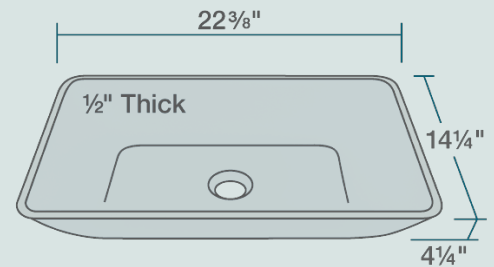

22 3/8" x 14 1/4" x 4 1/4"
 1/2" Thick Bowl
 Tempered Glass
 Lifetime Warranty
 Turquoise-Colored Glass Throughout

Accessories

*Accessories not included

Available Colors

Features

<p>Vessel Installation</p>	<p>24" Minimum Cabinet Size</p>	<p>1/2" Thick</p>	<p>Tempered Glass</p>	<p>Multiple Colors Available</p>	<p>Limited Lifetime Warranty</p>