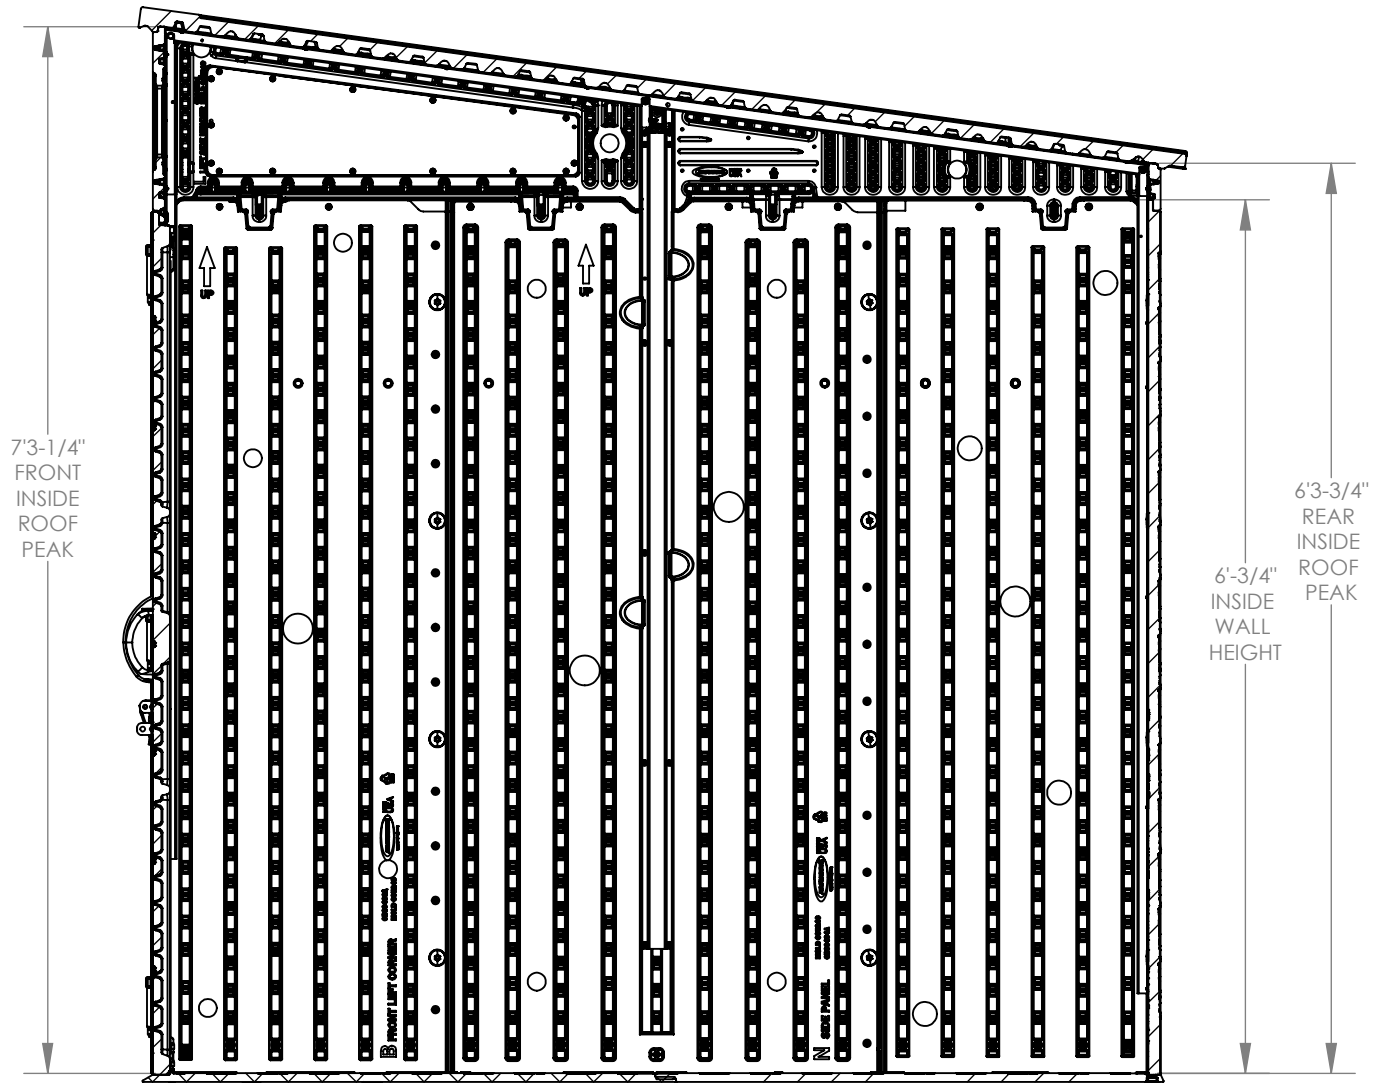

### BMS7780

INTERIOR VOLUME	317	cu ft
EXT. COVERAGE AREA	50	sq ft
ROOF PITCH	1.75:12	

**FRONT VIEW**

Suncast Corporation  
701 North Kirk Road  
Batavia, IL 60510 USA

**BMS7780**

**SIDE VIEW**

Suncast Corporation  
701 North Kirk Road  
Batavia, IL 60510 USA

**BMS7780**

**TOP VIEW**

Suncast Corporation  
701 North Kirk Road  
Batavia, IL 60510 USA

**BMS7780**

**SECTION VIEW**