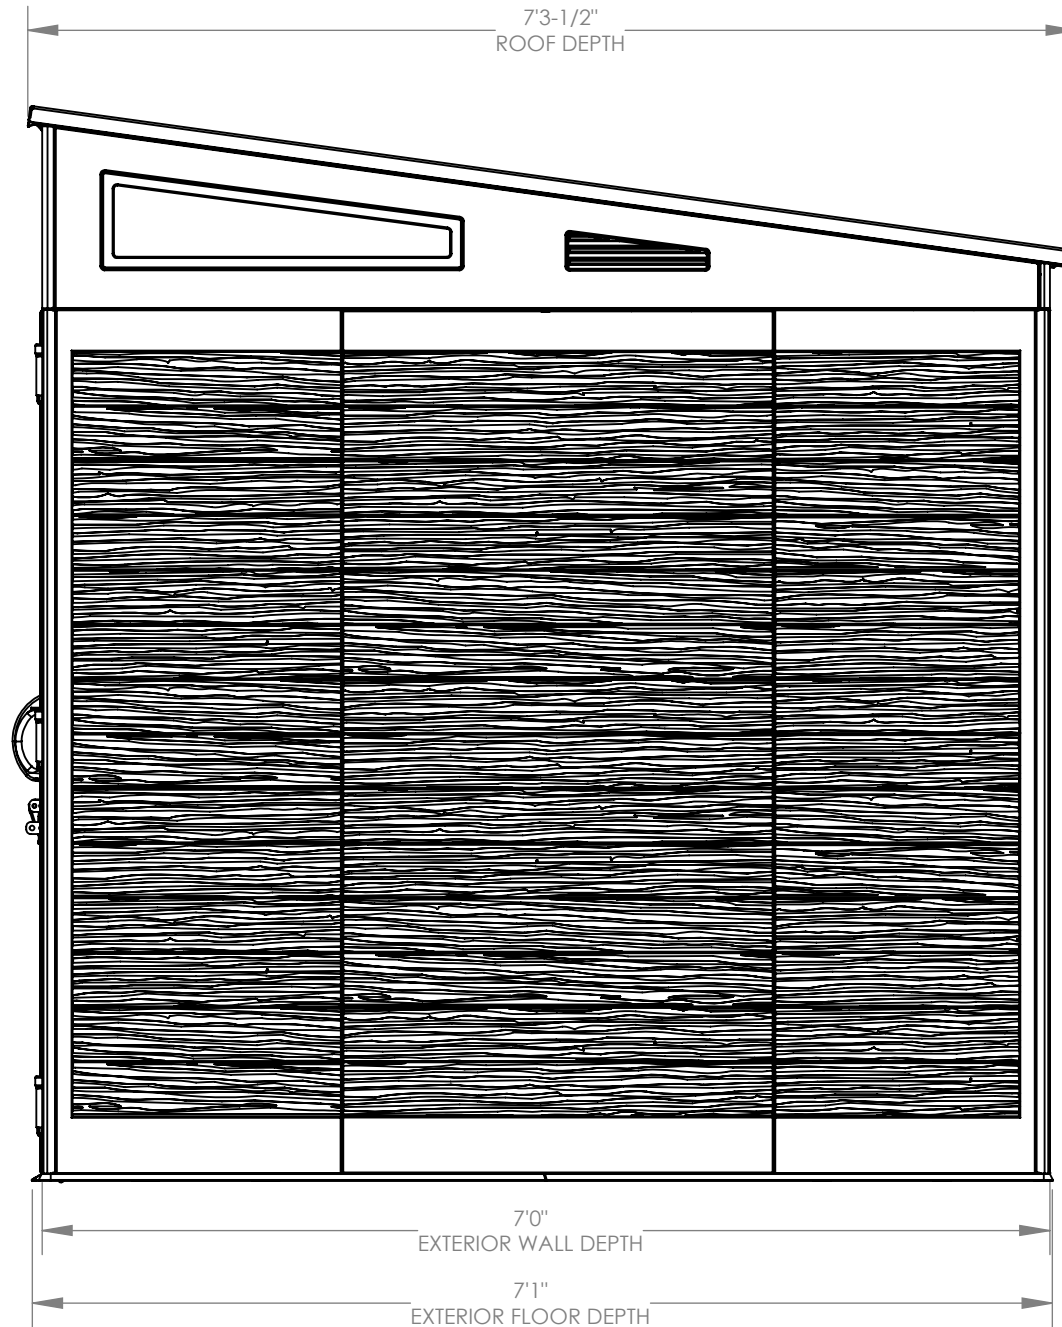

### BMS7780

INTERIOR VOLUME	317	cu ft
EXT. COVERAGE AREA	50	sq ft
ROOF PITCH	1.75:12	

**FRONT VIEW**

Suncast Corporation  
701 North Kirk Road  
Batavia, IL 60510 USA

**BMS7780**

**SIDE VIEW**

Suncast Corporation  
701 North Kirk Road  
Batavia, IL 60510 USA