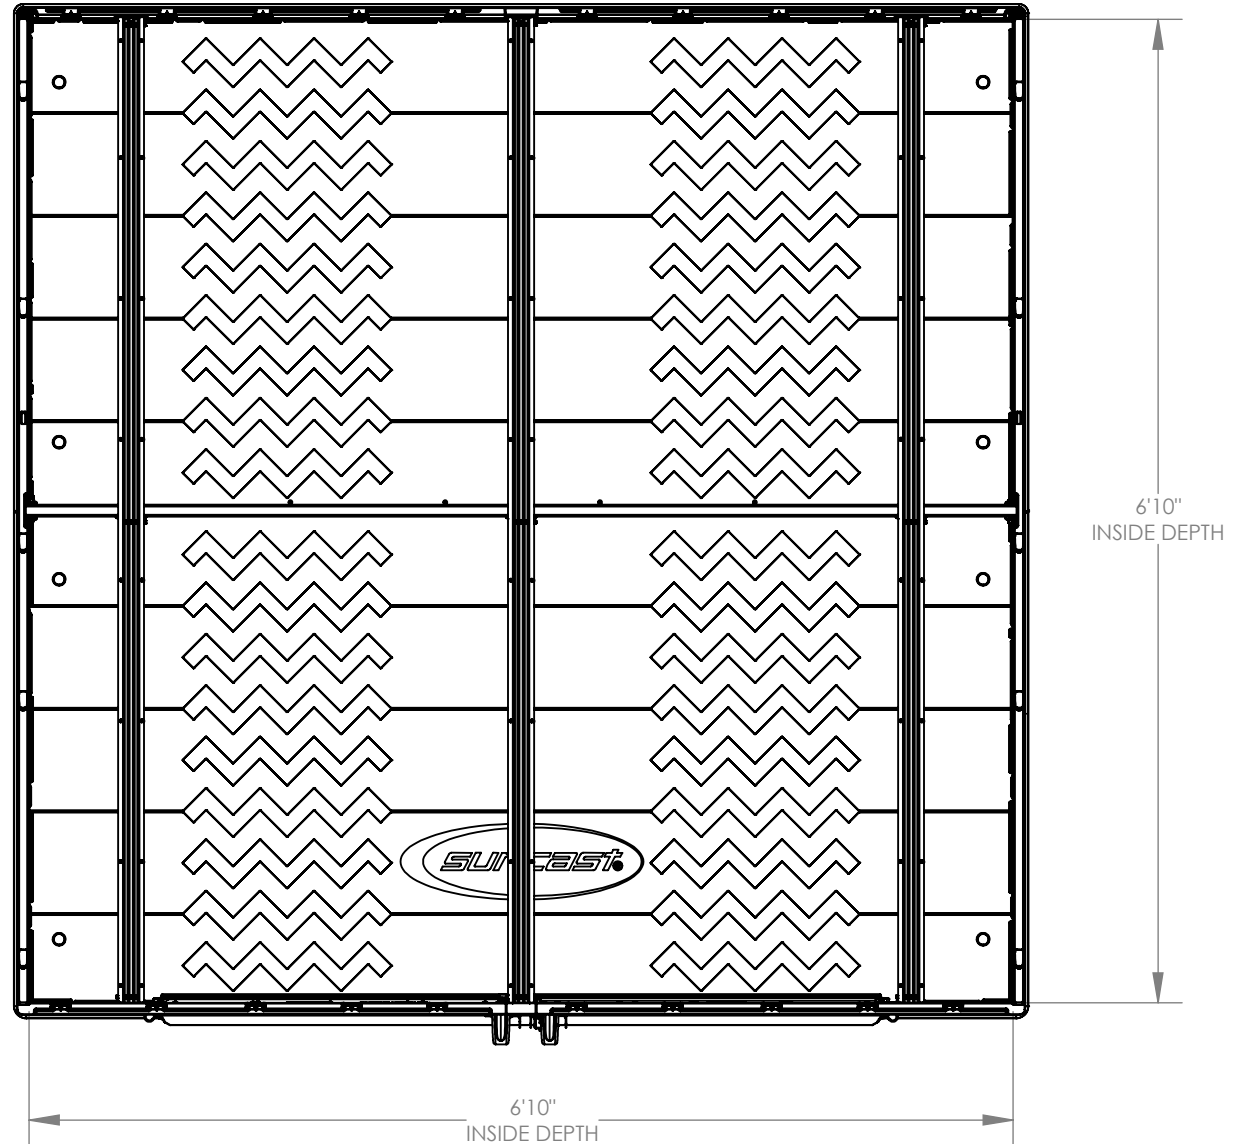

Suncast Corporation
701 North Kirk Road
Batavia, IL 60510 USA

BMS7780