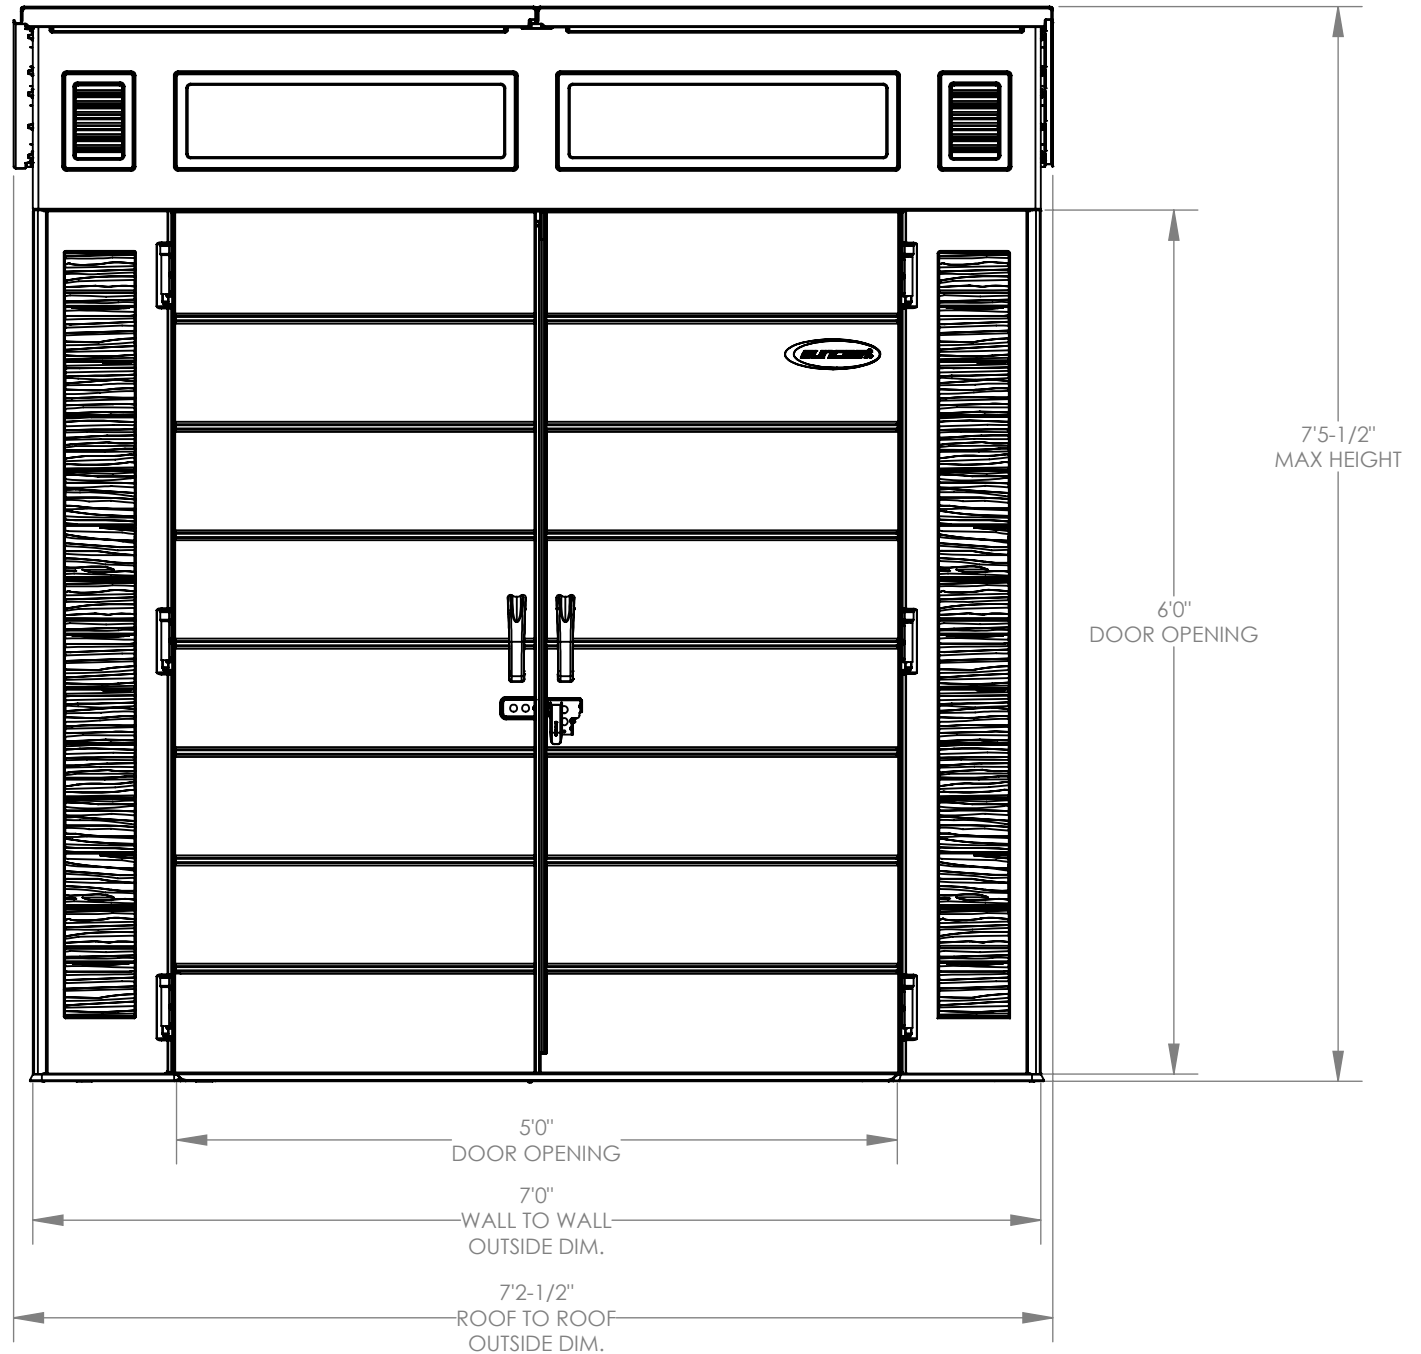

### BMS7780

INTERIOR VOLUME	317	cu ft
EXT. COVERAGE AREA	50	sq ft
ROOF PITCH	1.75:12	

**FRONT VIEW**

Suncast Corporation  
701 North Kirk Road  
Batavia, IL 60510 USA

**BMS7780**

**SIDE VIEW**

Suncast Corporation  
701 North Kirk Road  
Batavia, IL 60510 USA