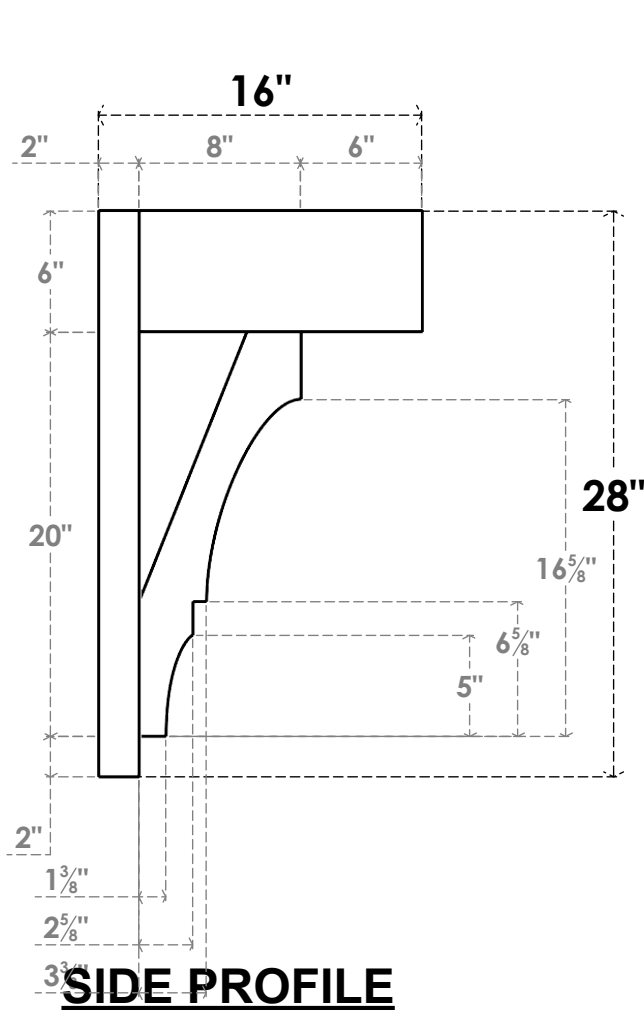

**ITEM NUMBER: OUTUROC060X080X16000X28000X060X020X060BOA44RCPR**

6"W TOP X 8"W BACK X 16"D X 28"H X 6"T TOP X 2"T BACK TIMBERTHANE ROUGH CEDAR BALBOA FAUX WOOD OPEN OUTLOOKER, BLOCK TOP AND BACK, 6"W CLOSED BRACE, PRIMED TAN

**ISOMETRIC**

GENERATED DATE : 07/05/2023

EKENA MILLWORK  
2300 WEST MAIN ST.  
CLARKSVILLE, TX 75426  
TOLL FREE: 866-607-0453  
WWW.EKENAMILLWORK.COM

**NOTES**

1. INSTALLATION TO BE COMPLETED IN ACCORDANCE WITH MANUFACTURER'S SPECIFICATIONS.
2. DRAWING MAY NOT BE TO SCALE
3. THIS DRAWING IS INTENDED FOR DESIGN AND PLANNING PURPOSES ONLY.
4. ALL INFORMATION CONTAINED HEREIN WAS CURRENT AT THE TIME OF DEVELOPMENT BUT MUST BE REVIEWED AND APPROVED BY THE PRODUCT MANUFACTURER TO BE CONSIDERED ACCURATE.
5. TIMBERTHANE ARCHITECTURAL PRODUCTS ARE MADE FROM HIGH DENSITY URETHANE AND COME FACTORY PRIMED