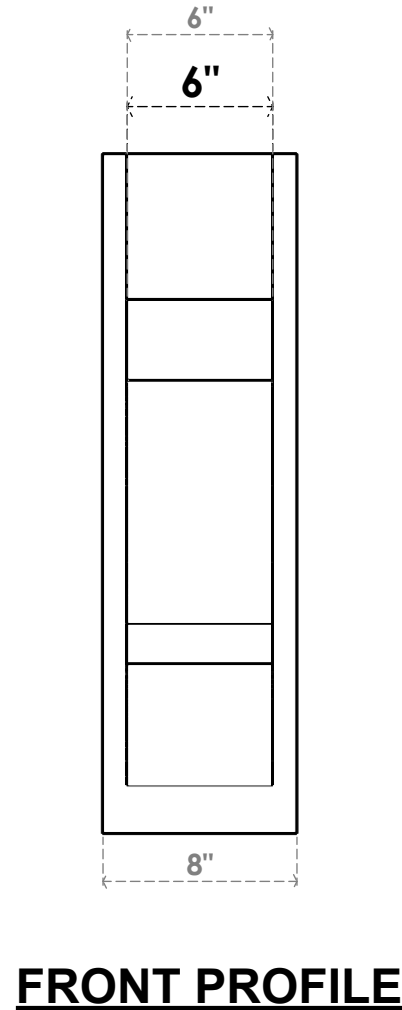

**ITEM NUMBER: OUTUROC060X080X16000X28000X060X020X060BOA44RCPR**

6"W TOP X 8"W BACK X 16"D X 28"H X 6"T TOP X 2"T BACK TIMBERTHANE ROUGH CEDAR BALBOA FAUX WOOD OPEN OUTLOOKER, BLOCK TOP AND BACK, 6"W CLOSED BRACE, PRIMED TAN

**ISOMETRIC**

GENERATED DATE : 07/05/2023

EKENA MILLWORK  
2300 WEST MAIN ST.  
CLARKSVILLE, TX 75426  
TOLL FREE: 866-607-0453  
WWW.EKENAMILLWORK.COM

**NOTES**

1. INSTALLATION TO BE COMPLETED IN ACCORDANCE WITH MANUFACTURER'S SPECIFICATIONS.
2. DRAWING MAY NOT BE TO SCALE
3. THIS DRAWING IS INTENDED FOR DESIGN AND PLANNING PURPOSES ONLY.
4. ALL INFORMATION CONTAINED HEREIN WAS CURRENT AT THE TIME OF DEVELOPMENT BUT MUST BE REVIEWED AND APPROVED BY THE PRODUCT MANUFACTURER TO BE CONSIDERED ACCURATE.
5. TIMBERTHANE ARCHITECTURAL PRODUCTS ARE MADE FROM HIGH DENSITY URETHANE AND COME FACTORY PRIMED