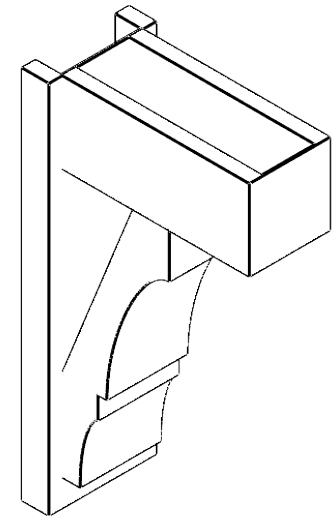

**ITEM NUMBER: OUTUROC060X080X16000X28000X060X020X060BOA44RCPR**

6"W TOP X 8"W BACK X 16"D X 28"H X 6"T TOP X 2"T BACK TIMBERTHANE ROUGH CEDAR BALBOA FAUX WOOD OPEN OUTLOOKER, BLOCK TOP AND BACK, 6"W CLOSED BRACE, PRIMED TAN

**ISOMETRIC**

GENERATED DATE : 07/05/2023

EKENA MILLWORK  
2300 WEST MAIN ST.  
CLARKSVILLE, TX 75426  
TOLL FREE: 866-607-0453  
WWW.EKENAMILLWORK.COM

**NOTES**

1. INSTALLATION TO BE COMPLETED IN ACCORDANCE WITH MANUFACTURER'S SPECIFICATIONS.
2. DRAWING MAY NOT BE TO SCALE
3. THIS DRAWING IS INTENDED FOR DESIGN AND PLANNING PURPOSES ONLY.
4. ALL INFORMATION CONTAINED HEREIN WAS CURRENT AT THE TIME OF DEVELOPMENT BUT MUST BE REVIEWED AND APPROVED BY THE PRODUCT MANUFACTURER TO BE CONSIDERED ACCURATE.
5. TIMBERTHANE ARCHITECTURAL PRODUCTS ARE MADE FROM HIGH DENSITY URETHANE AND COME FACTORY PRIMED