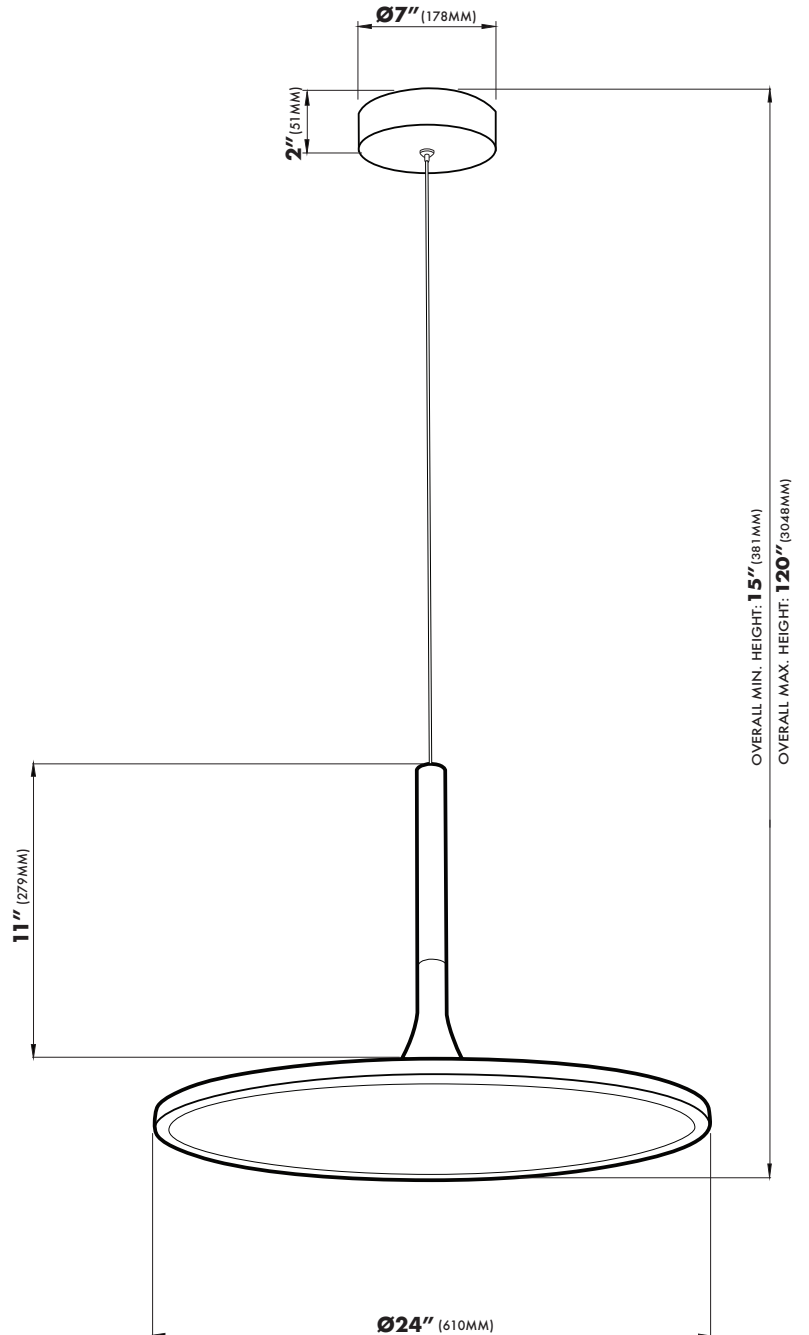

FEATURES

- Aluminum Body / Acrylic Lens
- Suspension Fixture w/ Height Adjustable Cable
- 3600 Lumens
- 51 Watts / 120 Volts / >90 CRI
- 3000 Kelvin Color Temperature
- Dimmable LED (15% - 100%) with ELV - Electric Low Voltage Dimmers
- Dry Rated

MODEL# VMC31820 DIMENSIONS

CANOPY: **Ø7" x 2"** (178MMx51MM)

OVERALL MAX. HEIGHT: **120"** (3348MM)

THE MEASUREMENTS ARE ROUNDED TO THE NEAREST 1/4"

AVAILABLE FINISHES

BL

SW