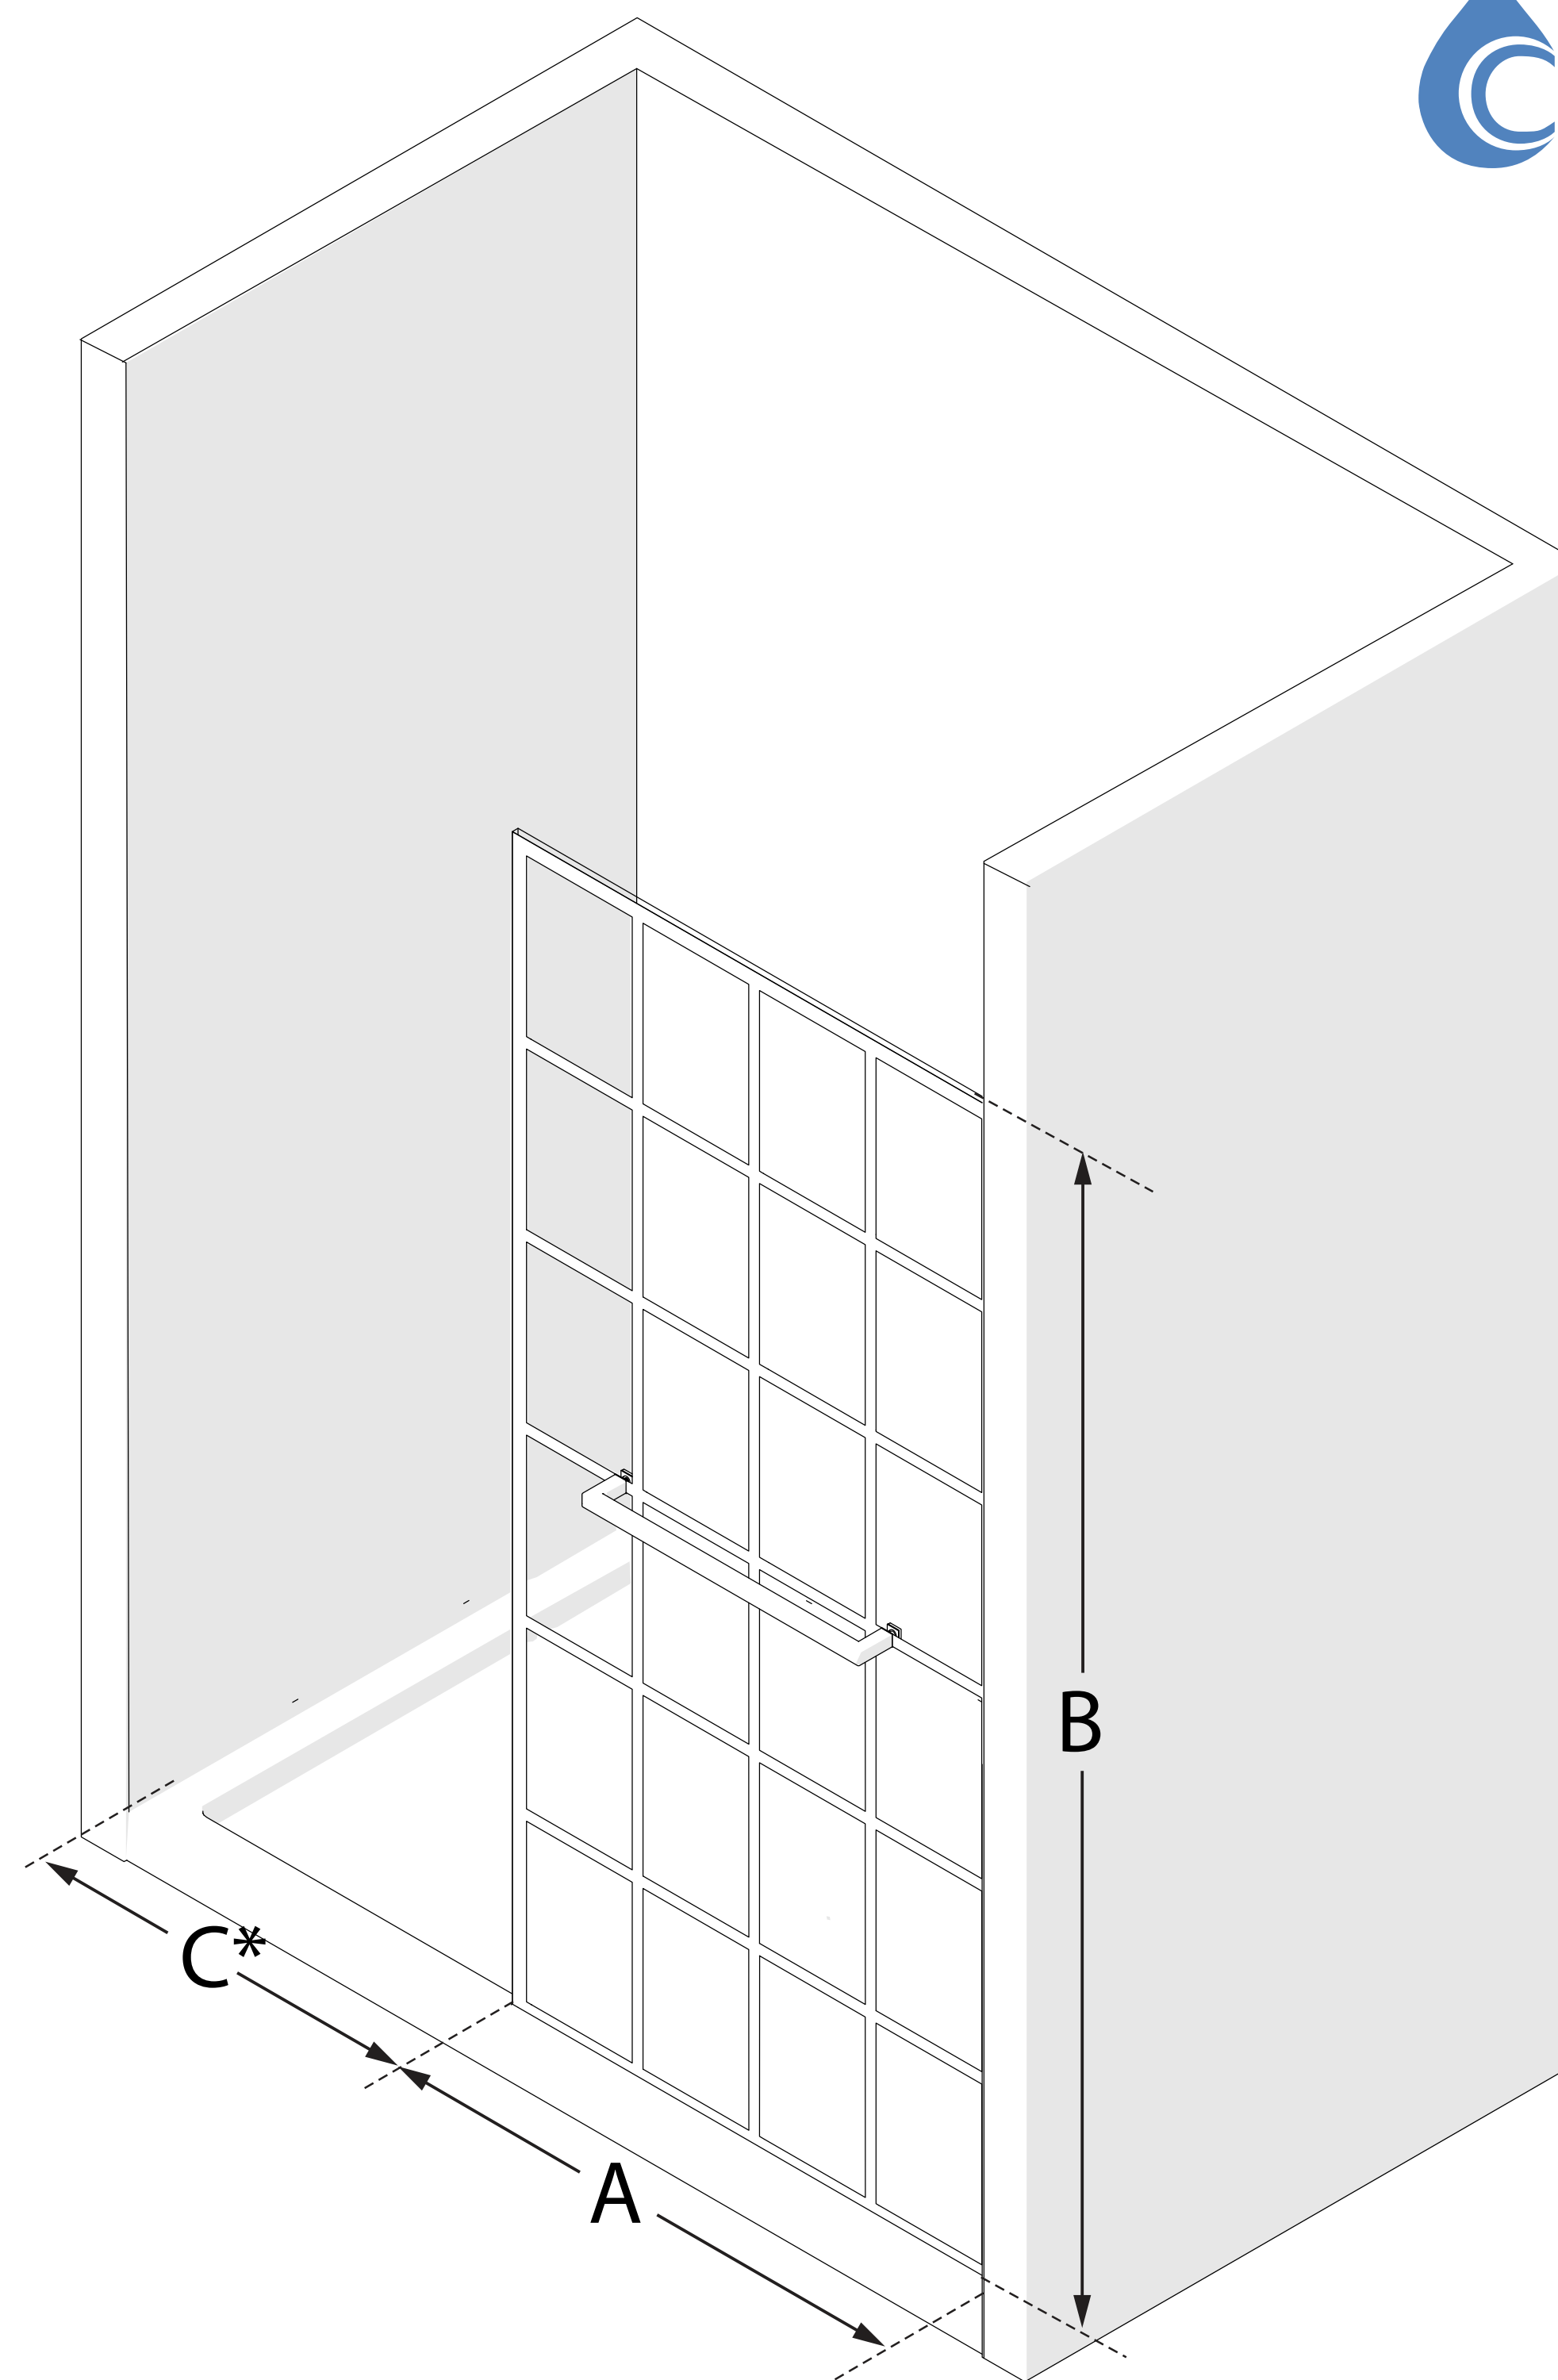

**MODEL NUMBER**  
SDFL34W720

**CONFIGURATION  
DIMENSIONS:**

**A: MODEL WIDTH**

34 in.

**B: MODEL HEIGHT**

72 in.

**C: ACCESS WIDTH**

22 in. minimum recommended

**MATCHING SHOWER BASE**

Any 60 in. Single Threshold  
DreamLine Shower Base

**BASE OPTIONS**

White, Biscuit (-22), Black (-88)

**BASE DRAIN LOCATION**

Center, Left, Right

**MINIMUM THRESHOLD  
REQUIRED**

5/8 in.