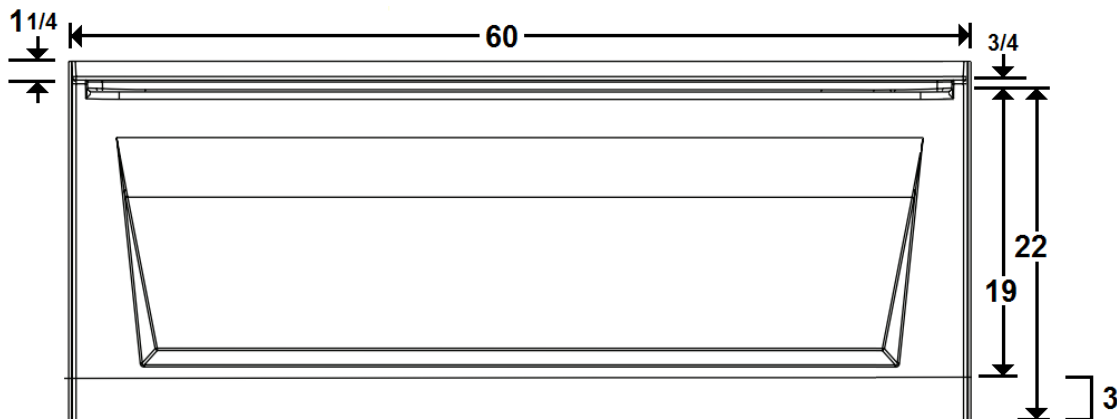

PARKER 21

60" x 32" Skirted Acrylic Combo Bath

Model Number
6032PWASR064
 Right Hand Drain Combo Bath in White
6032PWASL064
 Left Hand Drain Combo Bath in White

Features

- Color-matched jet trim
- 10 adjustable hydrotherapy jets
- 20 high output lateral air jets
- AFR – Extended Skirt
- Constructed of high-gloss durable acrylic
- 3-Speed control for the 9 Amp pump
- 12.0 Amp variable speed blower
- Mood light included
- Made in the USA

All dimensions are +/- 1/2" and subject to change without notice

***Standard Pump
Location**

This unit **DOES NOT** have removable access panels on the skirt.

Technical Information

- Weight: 183 lbs.
- Water Depth to Overflow: 14"
- Water Operating Level: 30 gal.
- Water Capacity: 55 gal.
- Sump Dimension: 45" x 19"