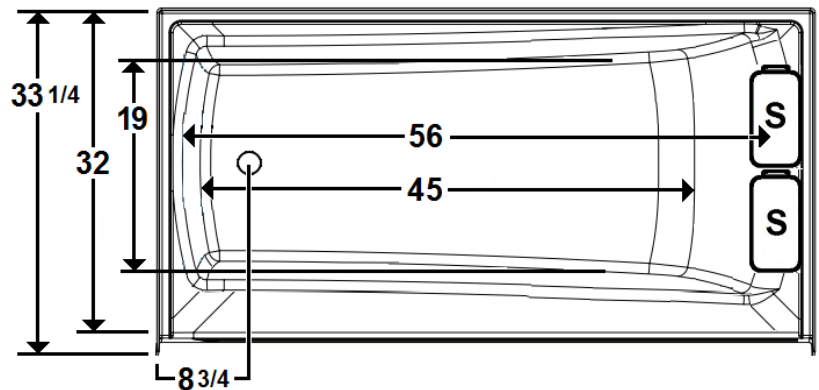

PARKER 21

60" x 32" Skirted Acrylic Combo Bath

Model Number
6032PWASR064
 Right Hand Drain Combo Bath in White
6032PWASL064
 Left Hand Drain Combo Bath in White

Features

- Color-matched jet trim
- 10 adjustable hydrotherapy jets
- 20 high output lateral air jets
- AFR – Extended Skirt
- Constructed of high-gloss durable acrylic
- 3-Speed control for the 9 Amp pump
- 12.0 Amp variable speed blower
- Mood light included
- Made in the USA

All dimensions are +/- 1/2" and subject to change without notice

***Standard Pump
Location**

This unit **DOES NOT** have removable access panels on the skirt.

Technical Information

- Weight: 183 lbs.
- Water Depth to Overflow: 14"
- Water Operating Level: 30 gal.
- Water Capacity: 55 gal.
- Sump Dimension: 45" x 19"