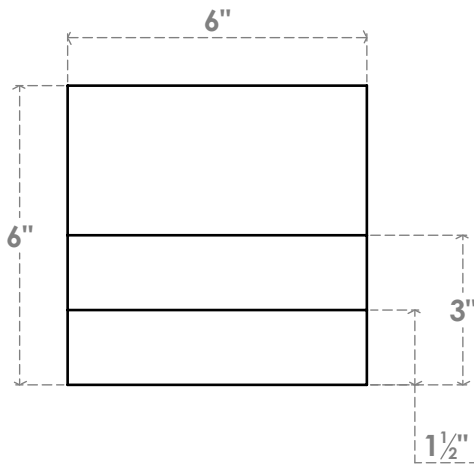

RFTP06X06X36GRN

6"W X 6"H X 36"L GREENSBORO ARCHITECTURAL GRADE PVC RAFTER TAIL

FRONT PROFILE

SIDE PROFILE

ISOMETRIC

EKENA MILLWORK
 2300 WEST MAIN ST.
 CLARKSVILLE, TX 75426
 TOLL FREE: 866-607-0453
 WWW.EKENAMILLWORK.COM