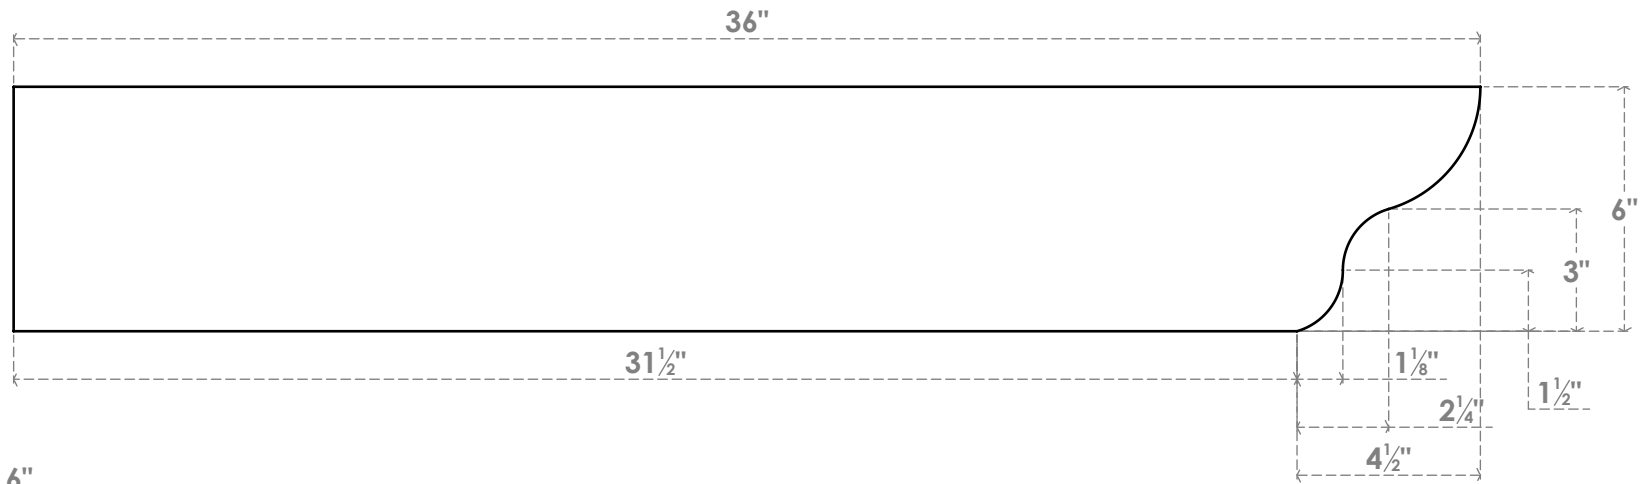

RFTP06X06X36GRN

6"W X 6"H X 36"L GREENSBORO ARCHITECTURAL GRADE PVC RAFTER TAIL

FRONT PROFILE

SIDE PROFILE

ISOMETRIC

EKENA MILLWORK
 2300 WEST MAIN ST.
 CLARKSVILLE, TX 75426
 TOLL FREE: 866-607-0453
 WWW.EKENAMILLWORK.COM