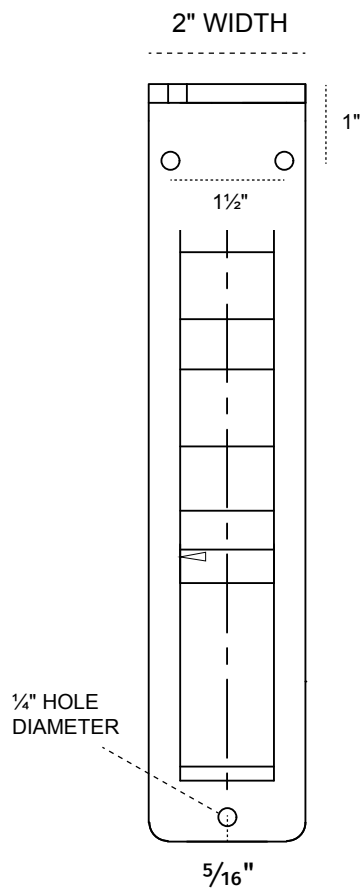

2-INCH W X 7½-INCH D X 10-INCH H ORLEANS TRIPLE BRACE BRACKET

FRONT PROFILE

SIDE PROFILE

HEAVY-DUTY ¼" THICK

AVAILABLE IN:
POWDER COATED BLACK

BKTM02X07X10TOL

P:866.607.0453 | F: 866.591.3143
2300 W. Main St. | Clarksville, TX 75426
sales@ekenamillwork.com | www.ekenamillwork.com