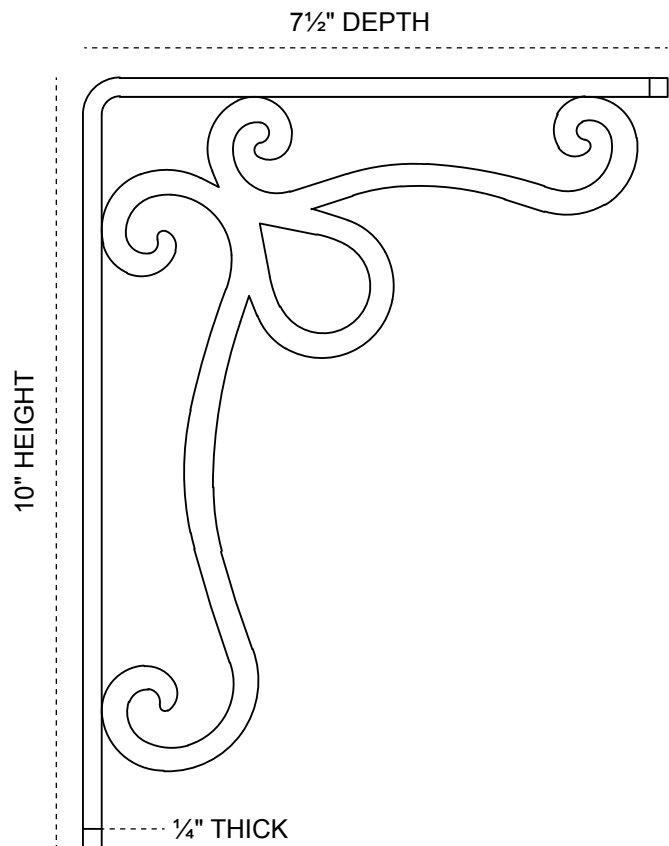

2-INCH W X 7½-INCH D X 10-INCH H ORLEANS TRIPLE BRACE BRACKET

FRONT PROFILE

SIDE PROFILE

HEAVY-DUTY ¼" THICK

AVAILABLE IN:
POWDER COATED BLACK

BKTM02X07X10TOL

P:866.607.0453 | F: 866.591.3143
2300 W. Main St. | Clarksville, TX 75426
sales@ekenamillwork.com | www.ekenamillwork.com