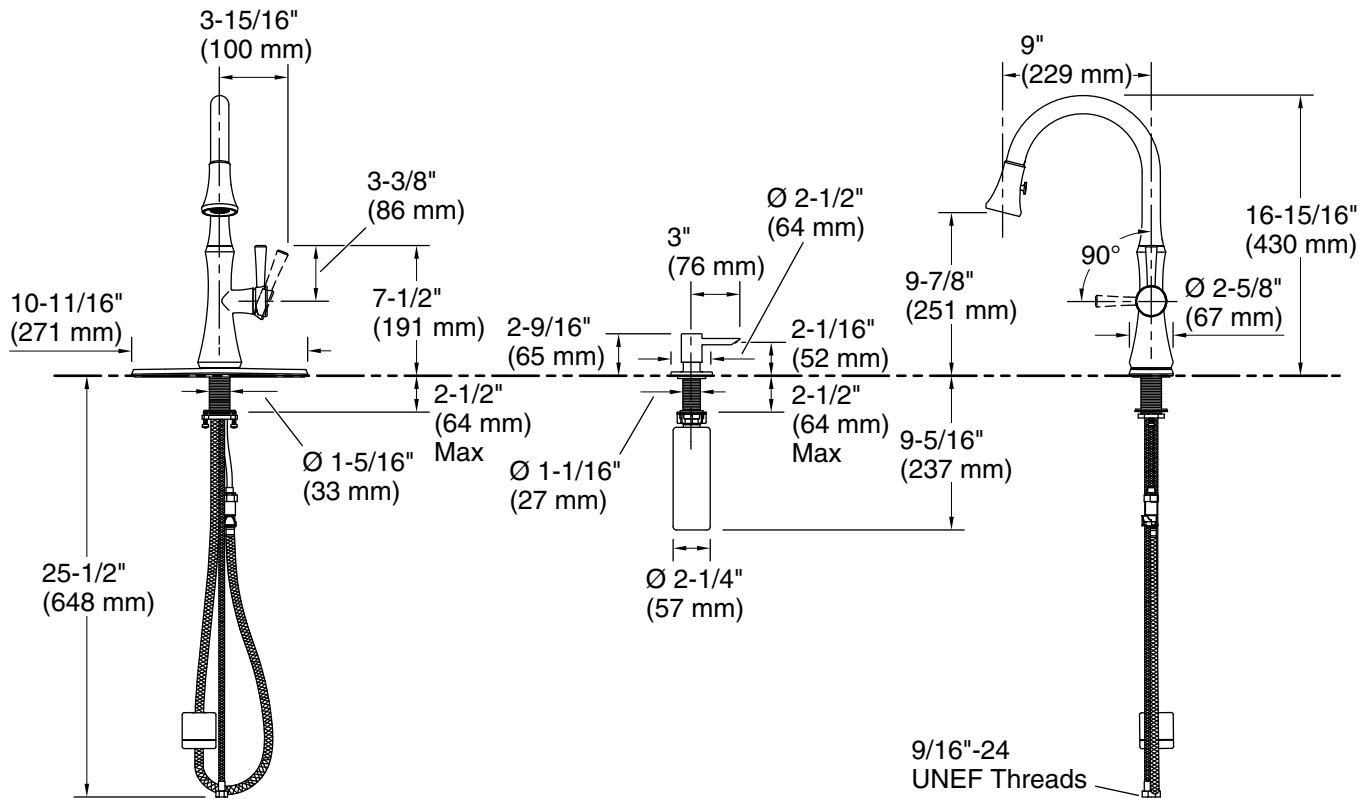

Features

- Two-function pull-down sprayhead allows you to switch from aerated stream to Sweep® spray
- Sweep® spray features specially angled nozzles that form a wide, powerful blade of water to sweep your dishes and sink clean
- ProMotion® technology's light, quiet braided hose and swiveling ball joint make the pull-down sprayhead easier and more comfortable to use
- MasterClean™ sprayface features an easy-to-clean surface that withstands mineral buildup and maximizes spray performance
- High-arch spout offers vertical clearance for tall cookware and pitchers
- Single lever handle makes adjusting water temperature easy.
- KOHLER® ceramic disc valves exceed industry longevity standards for a lifetime of durable performance
- 1.5 gpm (5.7 lpm) maximum flow rate at 60 psi (4.14 bar)
- Box includes: Assembled faucet, supply lines, soap/lotion dispenser, and escutcheon plate
- DockNetik® secure docking system locks sprayhead into place when not in use

Material

- Premium metal construction for durability and reliability
- Select KOHLER finishes feature ScratchShield® technology which withstands even the toughest daily use

Installation

- Installs with 1-, 2-, 3-, or 4- hole sink (escutcheon plate included)
- Flexible supply lines and quick-connect fittings simplify installation
- Longer shank works with countertops up to 2½" inches thick and is easy to install.

Technical Information

All product dimensions are nominal.

Faucet flow rate: 1.5 gal/min (5.7 l/min)

Spout:

Spout reach: 9" (228 mm)

Notes

Install this product according to the installation instructions.

ADA compliant for faucet handles only.