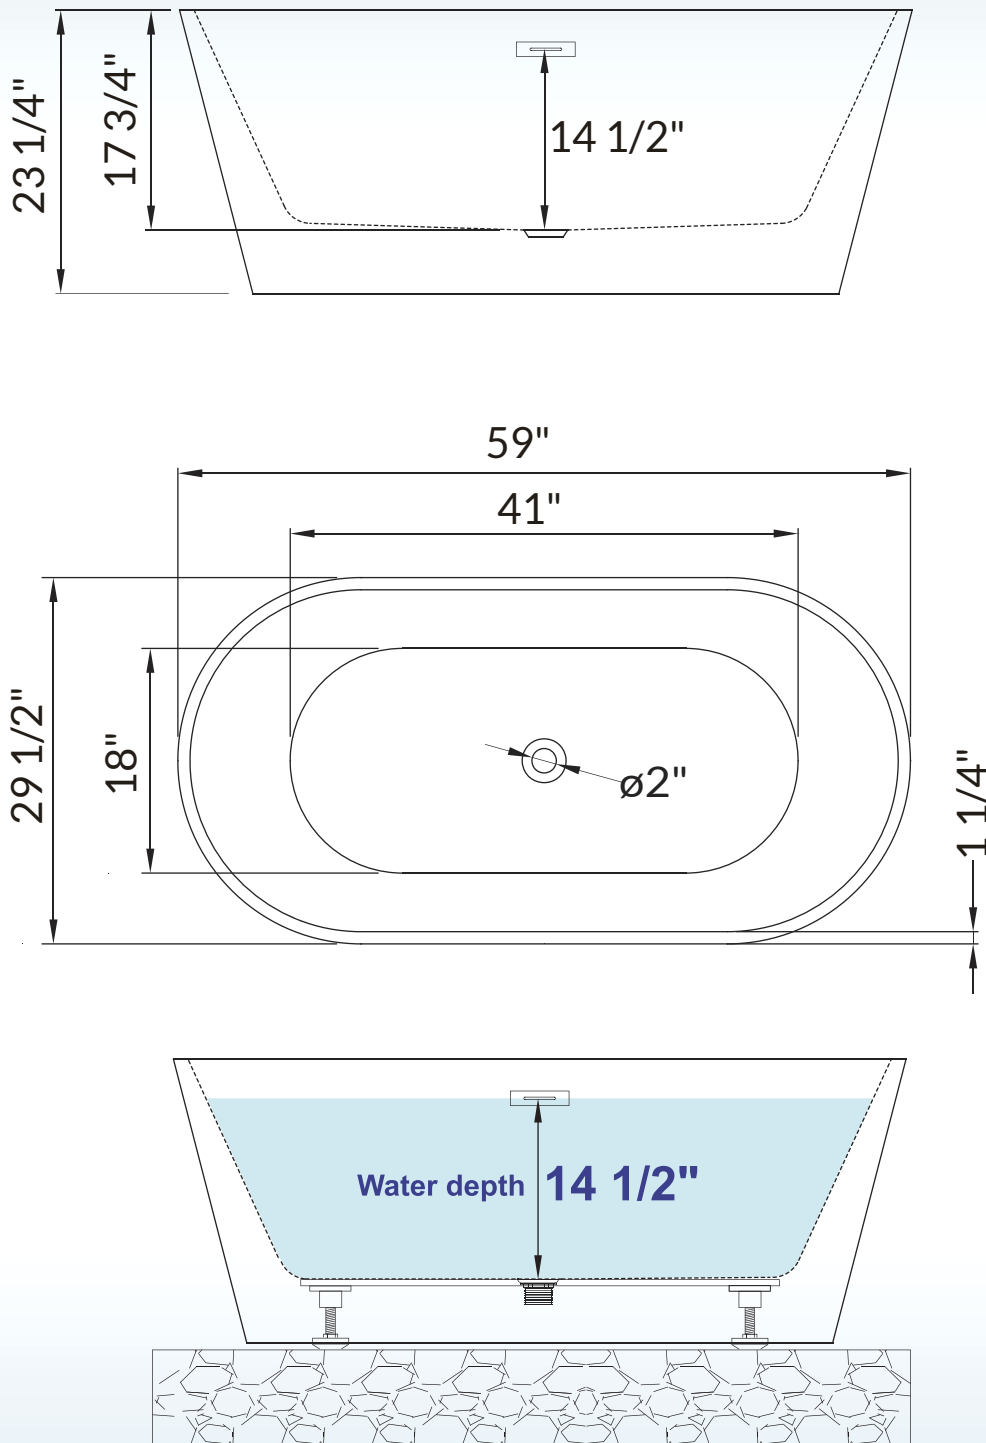

WOODBIDGE®

IMPORTANT INFORMATION

- Measurements are $\pm 1/2''$ and subject to change without notice
- Specifications & Configurations are subject to change without notice
- Please measure tub on-site before installation