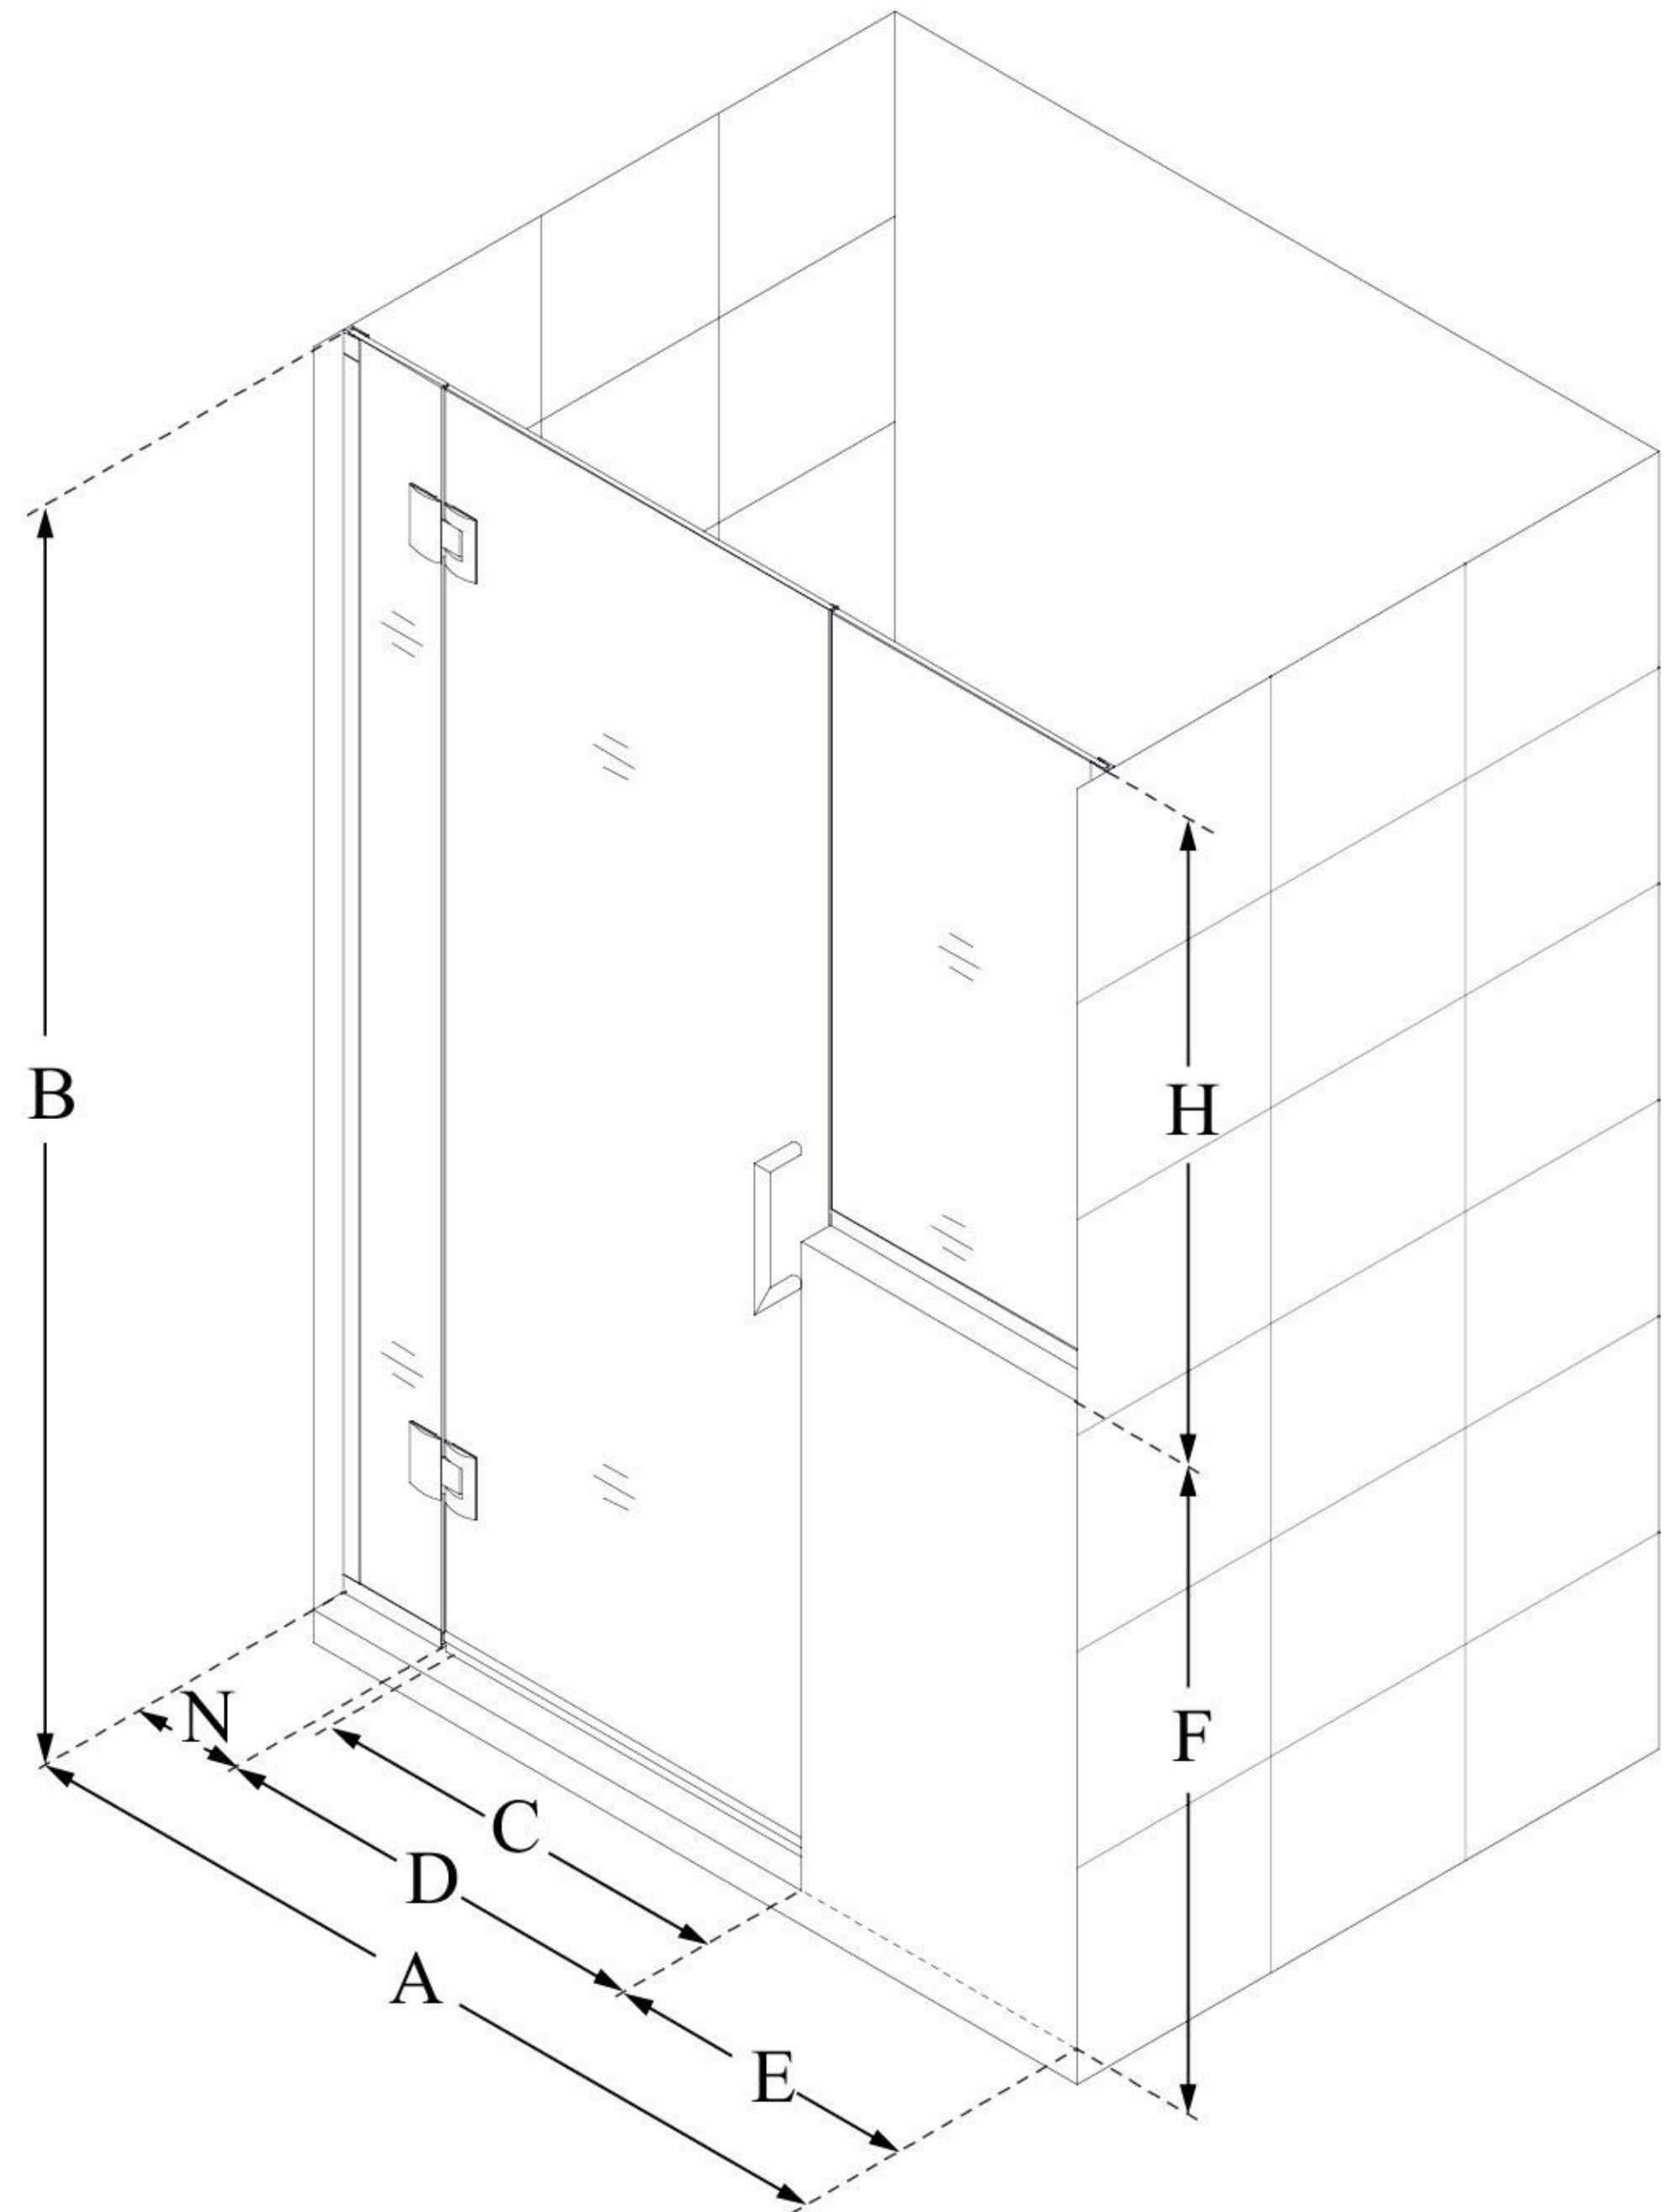

MODEL INFORMATION

D1242436

UNIDOOR-X

DreamLine Unidoor-X 54-54
1/2" W x 72" H Frameless Hinged
Shower Door, Clear Glass

SWING DOOR

CONFIGURATION DIMENSIONS:

A: 54 - 54 1/2"

MODEL WIDTH

B: 72"

MODEL HEIGHT

C: 23"

ACCESS WIDTH

D: 24"

DOOR WIDTH

E: 24"

INLINE BUTTRESS PANEL WIDTH

F: 36"

BUTTRESS WALL HEIGHT

H: 36"

BUTTRESS GLASS HEIGHT

N: 6"

HINGE PANEL WIDTH

DreamLine reserves the right to update or modify the hardware or materials pictured without prior notice for the purpose of product improvement and customer satisfaction.